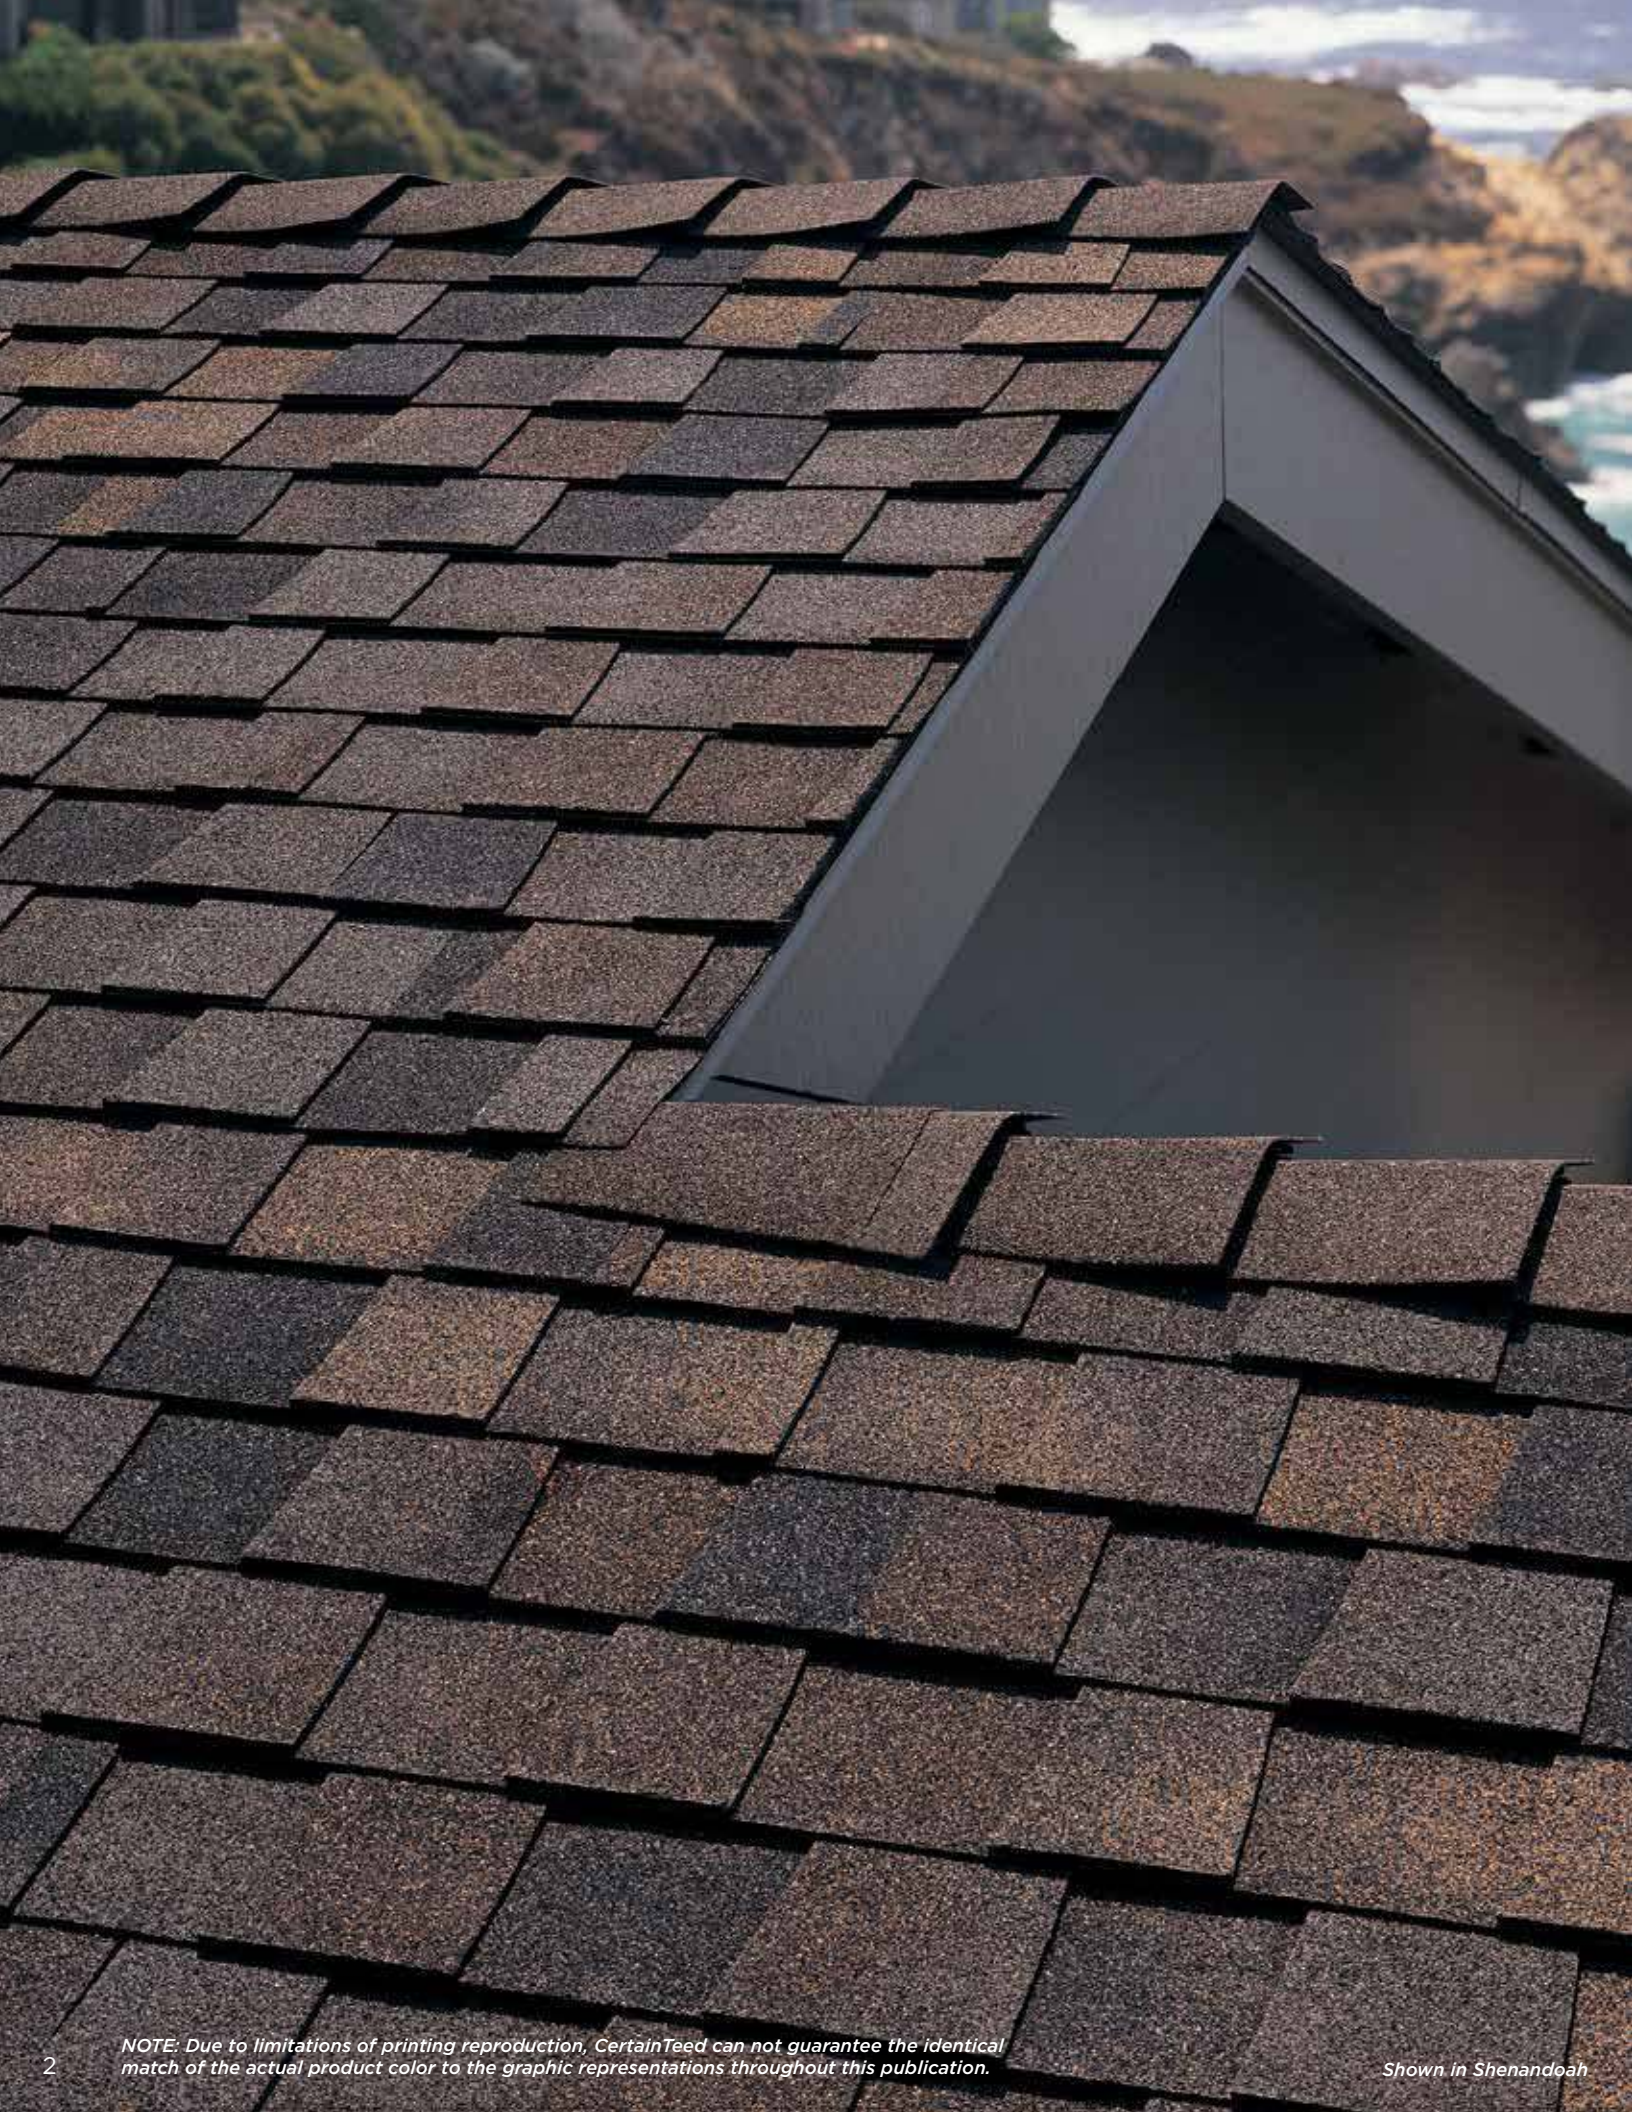

Landmark[®] TL

Triple Laminate
Luxury Roofing Shingles

 certainteed
SAINT-GOBAIN

*Landmark TL,
shown in Shenandoah*

SAINT-GOBAIN

NOTE: Due to limitations of printing reproduction, CertainTeed can not guarantee the identical match of the actual product color to the graphic representations throughout this publication.

Shown in Shenandoah

Your Home Deserves the Triple Crown.

Three laminated layers of the industry's most durable materials, providing a dramatically thick roofing product styled with the classic appeal of wood shakes.

Landmark® TL is the triple performance shake that has the hand-split look of cedar and the durable dimension of tri-laminate technology.

The New American Landscape

See it for yourself. The thickness that gives Landmark TL unmatched durability also ensures a stunning natural appearance. Like a real wood shake, it's truly dimensional in shape, with distinct butted edges and long-lasting curb appeal.

Triple-play Construction

TL is triple-layer, the secret behind beauty with performance. Landmark TL features three laminated layers of the industry's strongest materials to produce a thick, dimensional shake that endures, commanding attention wherever it goes.