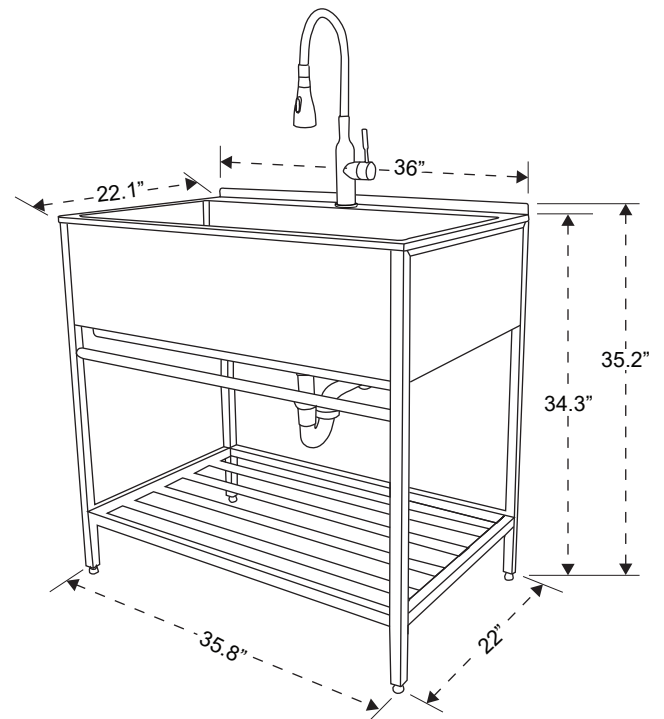

FEATURES:

- Complete laundry wash stand with stainless steel apron on front and sides, drop-in sink, high arc articulating faucet, metal rack, basket strainer and P-trap.
- Easy-to-assemble industrial style metal cabinet with adjustable feet.
- Suitable for indoor or outdoor use.
- Pre-drilled holes on wash stand for wall mount installation.
- 1.8 gpm stainless steel high arc single lever faucet with ceramic disc, flexible black silicone hose, dual spray head and garden hose adapter.
- 18 gauge stainless steel drop-in sink with 10" high apron on front and sides of wash stand, 30 gallon capacity.
- Includes storage rack on bottom and 0.87" diameter strong towel bar.
- Easy to clean.
- Limited lifetime warranty.

Specified Model

	Model No.	Cabinet Color	Width	Depth	Height
COMPLETE LAUNDRY CABINET KIT					
□	TFH-3622-SS	Stainless Steel	36"	22.1"	35.2"

Applicable Codes & Standards:

- IAPMO[®]
- cUPC Certified