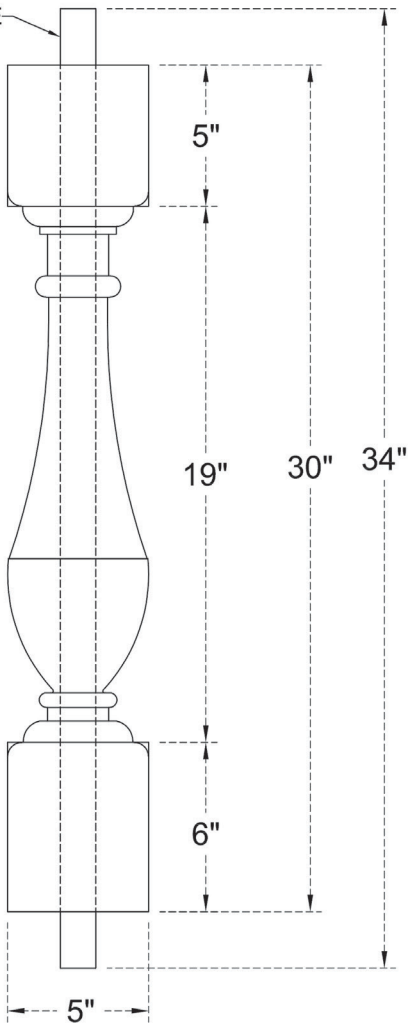

# ITEM NUMBER: BAL05X20AC

FIBERTHANE 700 SERIES ARCADIAN BALUSTER: 5"W X 30"H  
(6" ON-CENTER-SPACING TO PASS 4" SPHERE CODE)

TOP PROFILE

Ø1 1/4" FIBERGLASS TUBE

FRONT PROFILE

ISOMETRIC

EKENA MILLWORK  
2300 WEST MAIN ST.  
CLARKSVILLE, TX 75426  
TOLL FREE: 866-607-0453  
WWW.EKENAMILLWORK.COM

GENERATED DATE : 06/28/2024

NOTES

1. INSTALLATION TO BE COMPLETED IN ACCORDANCE WITH MANUFACTURER'S SPECIFICATIONS.
2. DRAWING MAY NOT BE TO SCALE
3. THIS DRAWING IS INTENDED FOR DESIGN AND PLANNING PURPOSES ONLY.
4. ALL INFORMATION CONTAINED HEREIN WAS CURRENT AT THE TIME OF DEVELOPMENT BUT MUST BE REVIEWED AND APPROVED BY THE PRODUCT MANUFACTURER TO BE CONSIDERED ACCURATE.
5. MANUFACTURED FROM HIGH DENSITY POLYURETHANE WITH FACTORY PRIMED FINISH.