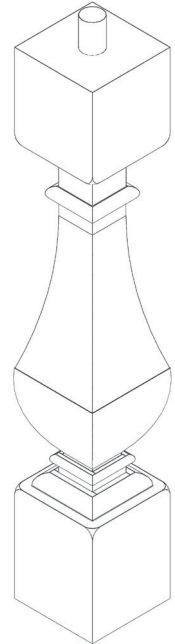

# ITEM NUMBER: BAL05X20AC

FIBERTHANE 700 SERIES ARCADIAN BALUSTER: 5"W X 30"H  
(6" ON-CENTER-SPACING TO PASS 4" SPHERE CODE)

TOP PROFILE

Ø1 1/4" FIBERGLASS TUBE

FRONT PROFILE

ISOMETRIC

EKENA MILLWORK  
2300 WEST MAIN ST.  
CLARKSVILLE, TX 75426  
TOLL FREE: 866-607-0453  
WWW.EKENAMILLWORK.COM

GENERATED DATE : 06/28/2024

NOTES

1. INSTALLATION TO BE COMPLETED IN ACCORDANCE WITH MANUFACTURER'S SPECIFICATIONS.
2. DRAWING MAY NOT BE TO SCALE
3. THIS DRAWING IS INTENDED FOR DESIGN AND PLANNING PURPOSES ONLY.
4. ALL INFORMATION CONTAINED HEREIN WAS CURRENT AT THE TIME OF DEVELOPMENT BUT MUST BE REVIEWED AND APPROVED BY THE PRODUCT MANUFACTURER TO BE CONSIDERED ACCURATE.
5. MANUFACTURED FROM HIGH DENSITY POLYURETHANE WITH FACTORY PRIMED FINISH.