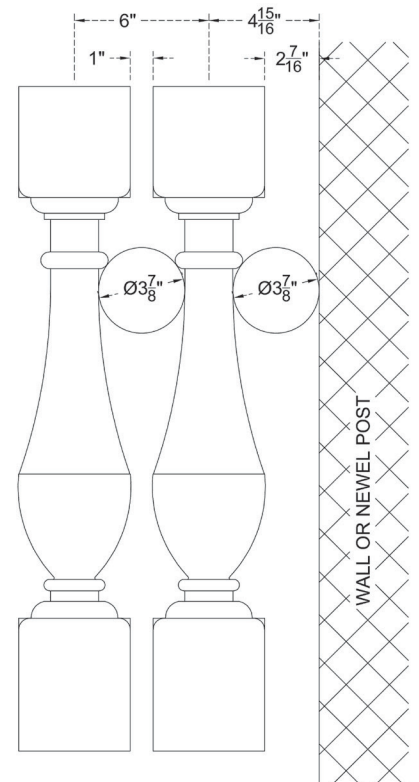

# ITEM NUMBER: BAL05X20AC

FIBERTHANE 700 SERIES ARCADIAN BALUSTER: 5"W X 30"H  
(6" ON-CENTER-SPACING TO PASS 4" SPHERE CODE)

TOP PROFILE

Ø1 1/4" FIBERGLASS TUBE

FRONT PROFILE

ISOMETRIC

EKENA MILLWORK  
2300 WEST MAIN ST.  
CLARKSVILLE, TX 75426  
TOLL FREE: 866-607-0453  
WWW.EKENAMILLWORK.COM

GENERATED DATE : 06/28/2024

NOTES

1. INSTALLATION TO BE COMPLETED IN ACCORDANCE WITH MANUFACTURER'S SPECIFICATIONS.
2. DRAWING MAY NOT BE TO SCALE
3. THIS DRAWING IS INTENDED FOR DESIGN AND PLANNING PURPOSES ONLY.
4. ALL INFORMATION CONTAINED HEREIN WAS CURRENT AT THE TIME OF DEVELOPMENT BUT MUST BE REVIEWED AND APPROVED BY THE PRODUCT MANUFACTURER TO BE CONSIDERED ACCURATE.
5. MANUFACTURED FROM HIGH DENSITY POLYURETHANE WITH FACTORY PRIMED FINISH.