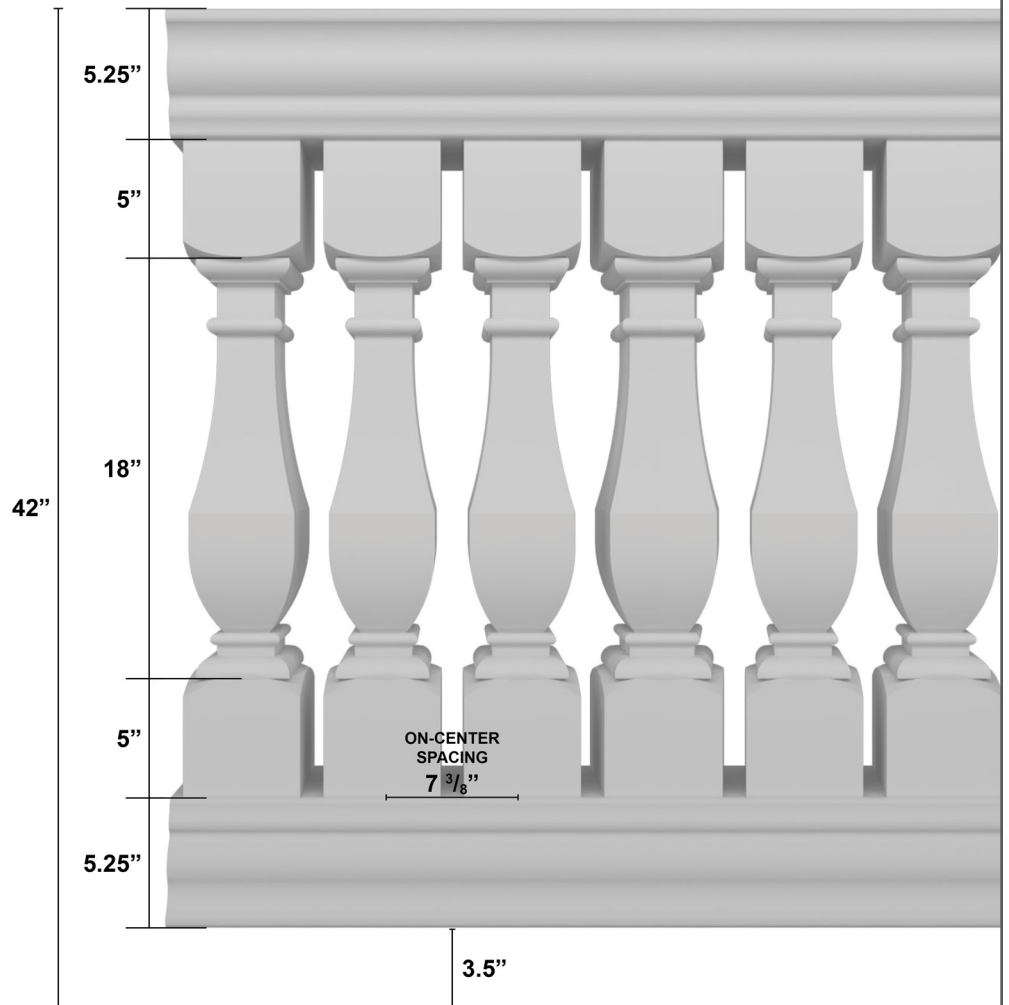

# BALUSTRADE RAILING KIT

ARCADIAN

STYLE

STYLE A

PORCH/PATIO GROUND