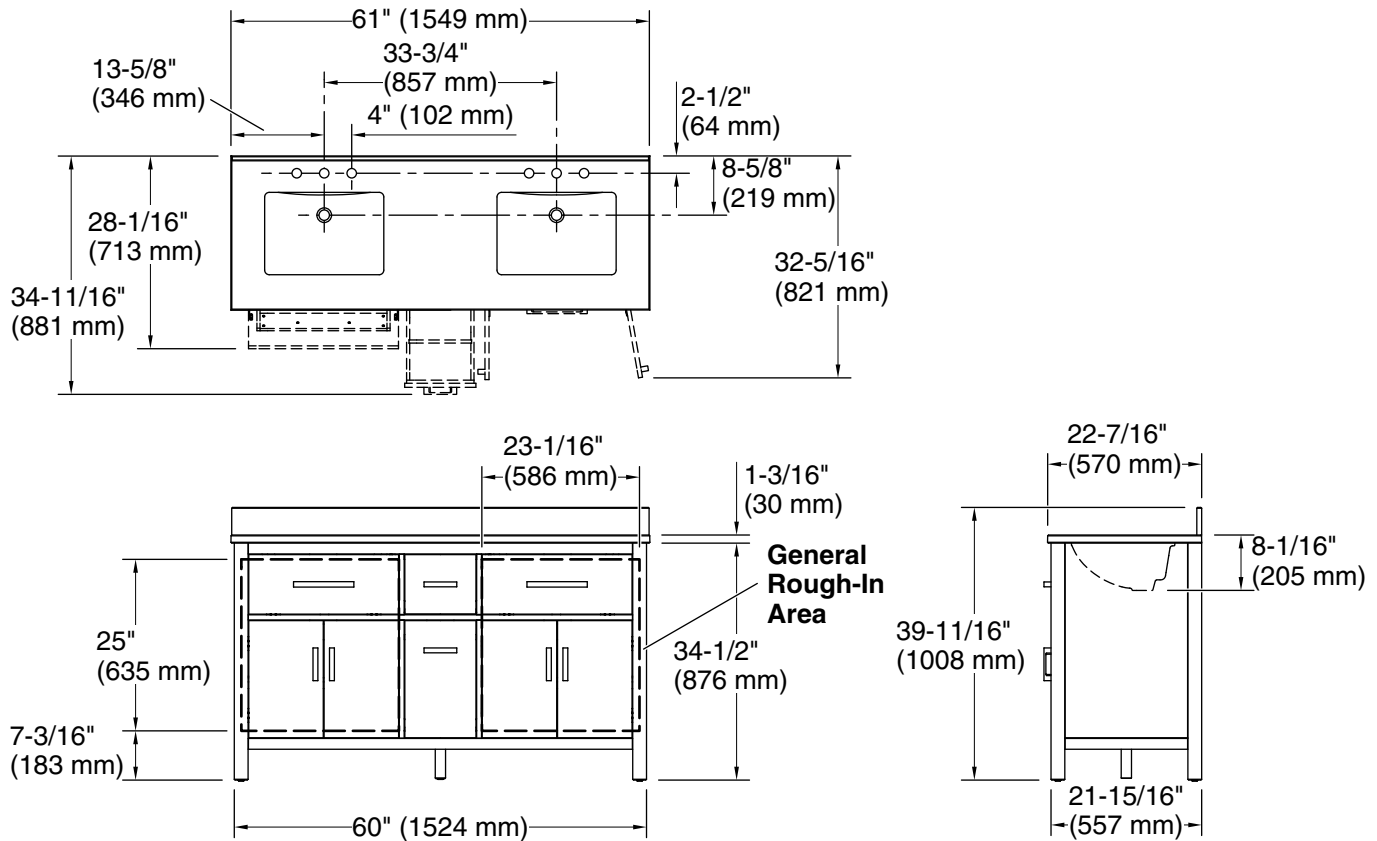

Technical Information

All product dimensions are nominal.

Notes

Install this product according to the installation instructions.

Select the type of fastener based upon the wall material. Two 250 lb (113.4 kg) minimum load bearing fasteners are recommended.