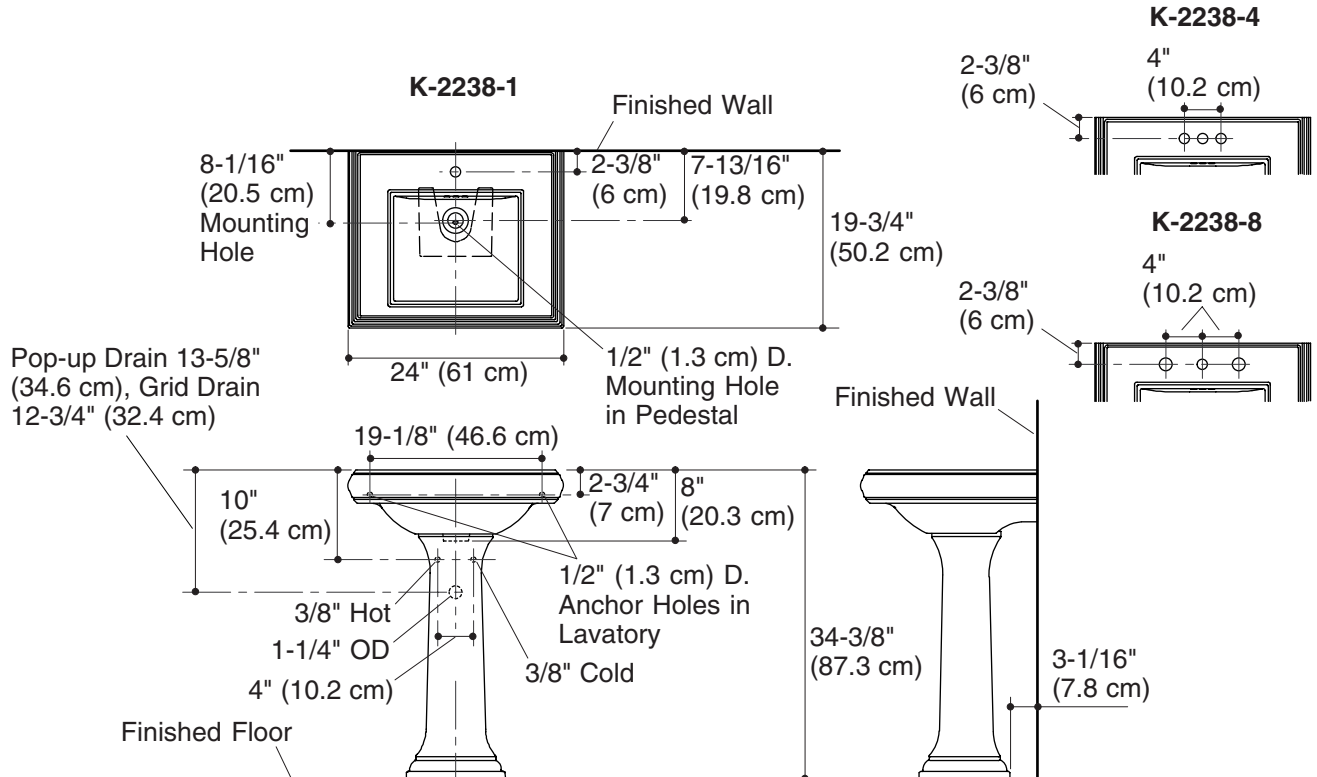

MEMOIRS®

Technical Information

Fixture*:	basin area	water depth
Lavatory	15" (38.1 cm) x 13" (33 cm)	5-1/4" (13.3 cm)
Drain hole	1-3/4" (4.4 cm) D.	
* Approximate measurements for comparison only.		

Holes	K-2238-8	K-2238-4	K-2238-1
Spout	1-3/8" (3.5 cm) D.	1-1/4" (3.2 cm) D.	1-3/8" (3.5 cm) D.
Faucet	1-3/8" (3.5 cm) D.	1-1/4" (3.2 cm) D.	

Included components:	
Lavatory basin, 8" (20.3 cm) centers	K-2239-8
Lavatory basin, 4" (10.2 cm) centers	K-2239-4
Lavatory basin, single-hole	K-2239-1
Pedestal	K-2267
Rubber pads	63069
Accessory pack	52204

Optional components:

Hollow wall pedestal lavatory mounting kit	1041816

Installation Notes

Install this product according to the installation guide.

Product Diagram