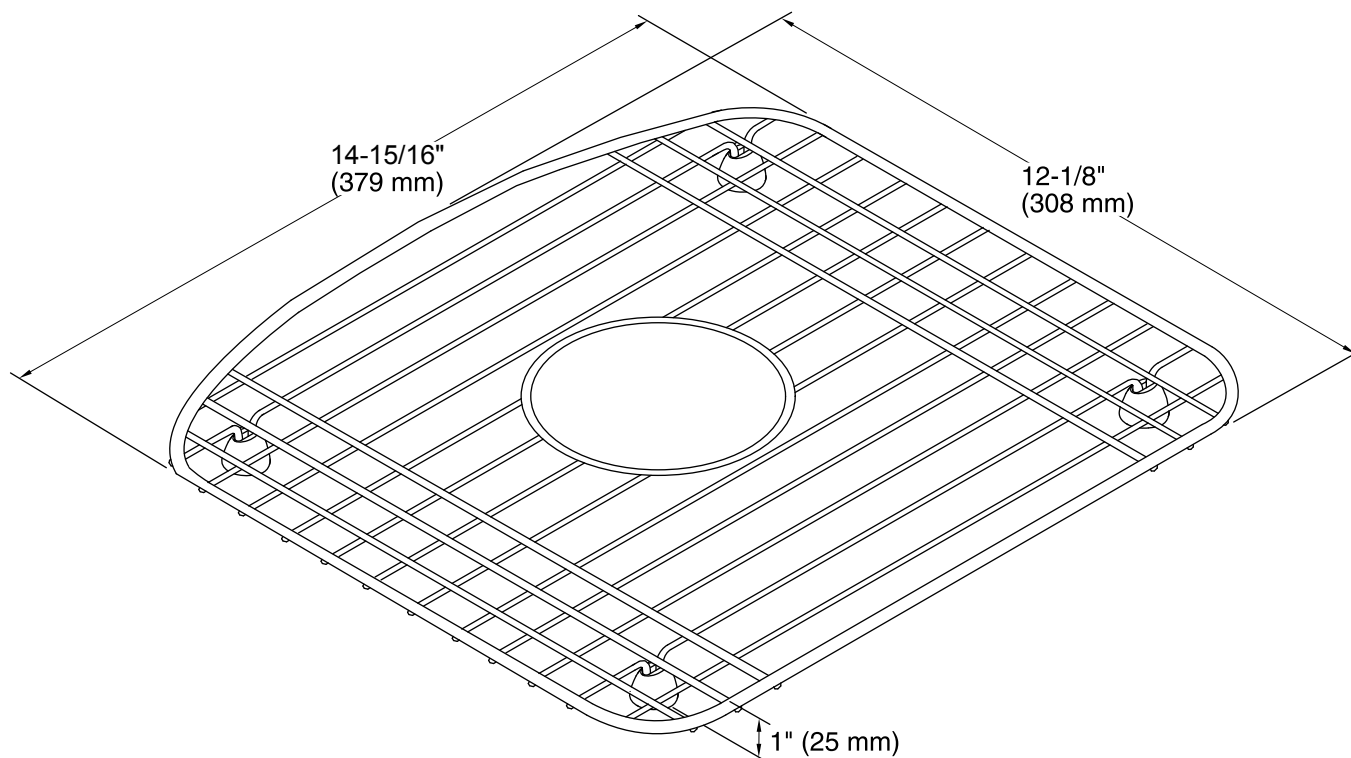

Features

- Fits in either bowl of the K-5815 and K-5838 Deerfield kitchen sinks.
- Durable stainless-steel construction.
- Helps protect sink surface from daily wear.
- Dishwasher safe.
- Rubber feet provide added protection.

Technical Information

All product dimensions are nominal.