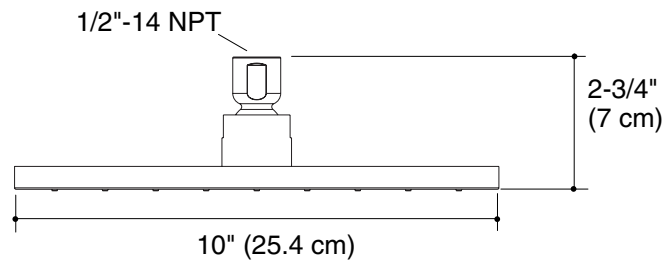

K-13696

Product Diagram

CONTEMPORARY SQUARE RAIN SHOWERHEAD

Page 2 of 2
1114436-4-B

THE BOLD LOOK
OF **KOHLER**