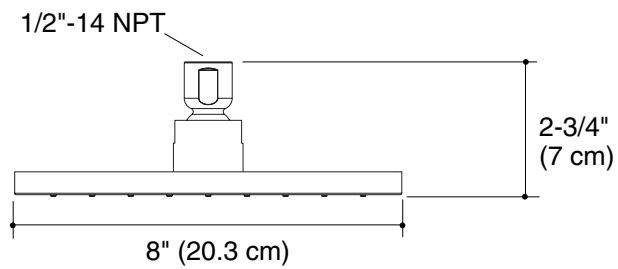

CONTEMPORARY SQUARE

Installation Notes

Install this product according to the installation guide.

K-13695