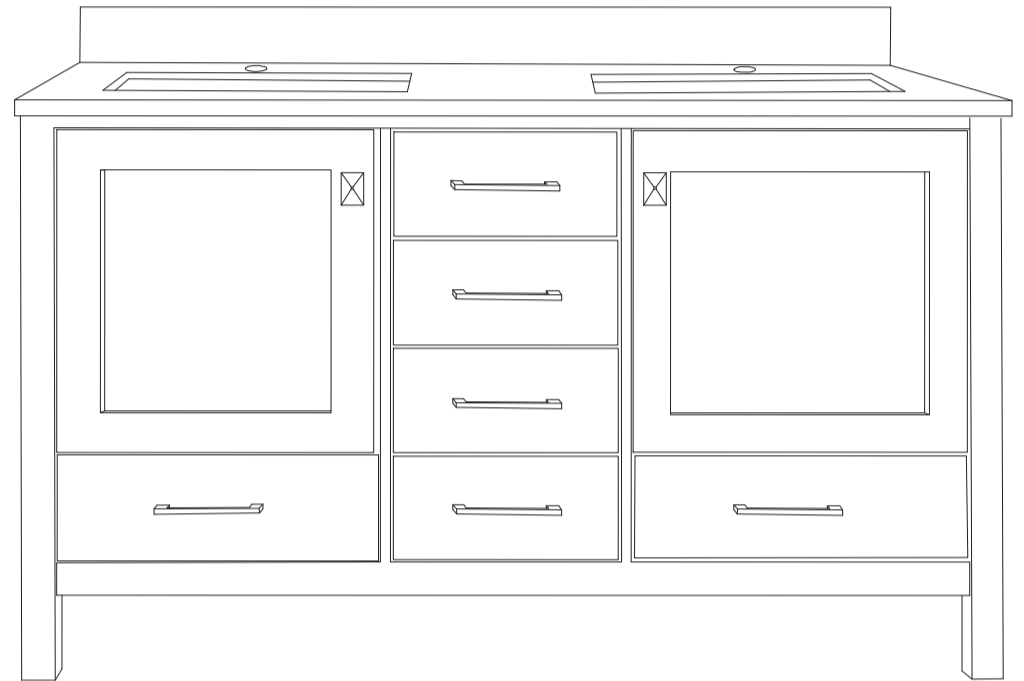

VIVA

MODLE NO : EVVN412-48WH-DS

- Please check your product packaging to make Sure the included accessories are in the "list of standard accessories".if any parts are missing, please contact your local dealer immediately
- Do not allow any sharp objects to come in contact with the cabinet,as it will scratch the surface
- Continuous and prolonged exposure to direct sunlight may cause discoloration to the wood.
- Continuous and prolonged exposure to direct sunlight may cause discoloration to the wood.
- Please avoid using cleaning products that contain bleach or ammonia.
- Wood surface should only be cleaned with wood care products such as soapy water or furniture polish.