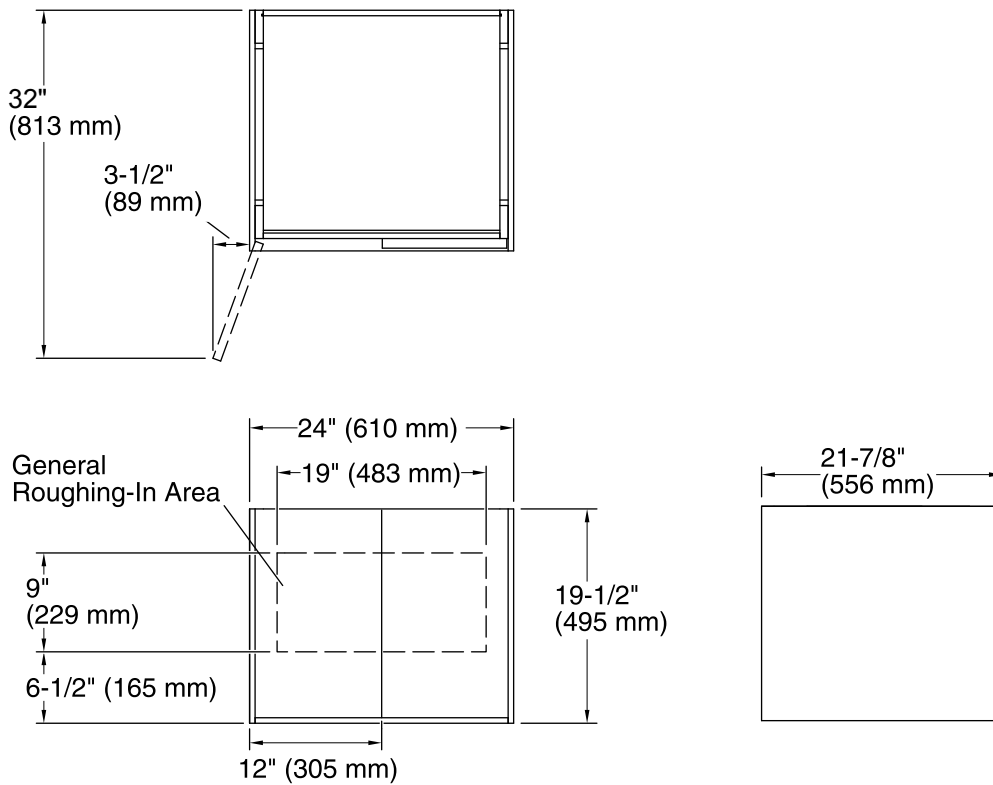

Technical Information

All product dimensions are nominal.

Vanity type: Wall-mount

Notes

Install this product according to the installation guide.

Decorative cabinet hardware is not supplied. Refer to the KOHLER bath accessories line for recommended cabinet hardware to complement your vanity.

Select the type of fastener based upon the wall material. Two 500 lb (227 kg) minimum load bearing fasteners are recommended.