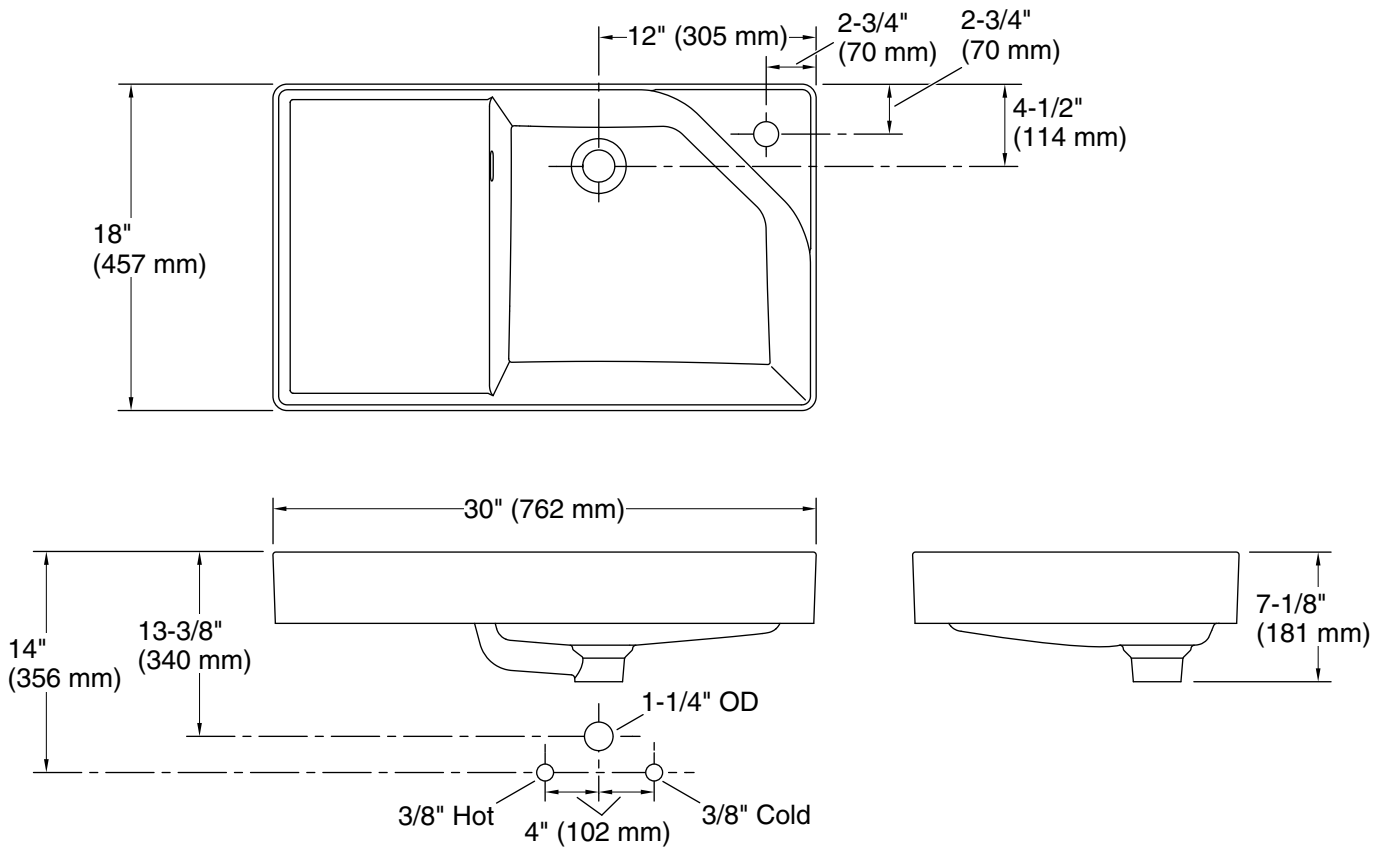

Features

- Vanity top with integrated sink
- Deep square basin with a contemporary design minimizes splash
- Corner faucet deck with raised edge maximizes space and keeps water from spilling onto countertop
- Single faucet hole
- Storage deck provides a convenient, dry space to set small items
- Pair with Spacity™ dual-sided tray and washboard to store products or wash clothing (sold separately)
- Thin angled edges allow you to customize your storage with hanging accessories (sold separately)
- Rear drain placement increases vanity cabinet storage space underneath
- Unique side slotted overflow creates a sleek look
- Glazed finish is easy to clean
- Coordinates with the K-32162 Spacity™ 28-3/4" bathroom vanity cabinet for complete overhanging coverage of cabinetry (sold separately)
- When wall-mounted, pairs with Spacity™ K-28917 pedestal or K-28918 shroud to conceal pipes and create a sleek look (sold separately)
- Pedestal and shroud are decorative only, not supporting the full weight of the sink

Material

- Fireclay

Installation

- Vanity top, semi-recessed vessel, or wall-mount
- With vessel installation, sink sits partially below the additional vanity top; countertop cutout required

Codes/Standards

	0	White
---	---	-------

Technical Information

All product dimensions are nominal.
Installation: Vanity top/ITB

Notes

Install this product according to the installation instructions.