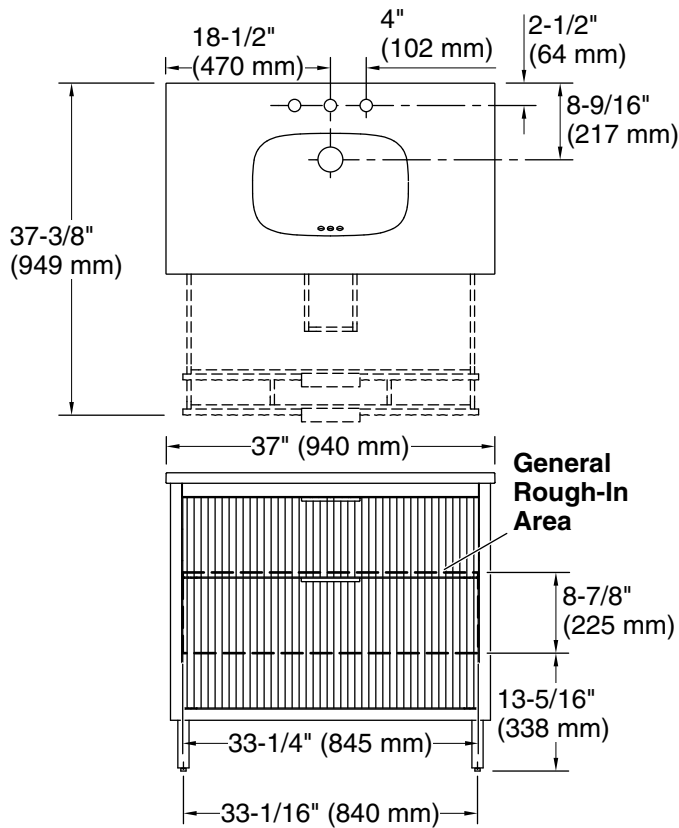

Technical Information

All product dimensions are nominal.

Notes

Install this product according to the installation instructions.

Select the type of fastener based upon the wall material. Two 500 lb (277 kg) minimum load bearing fasteners are recommended.