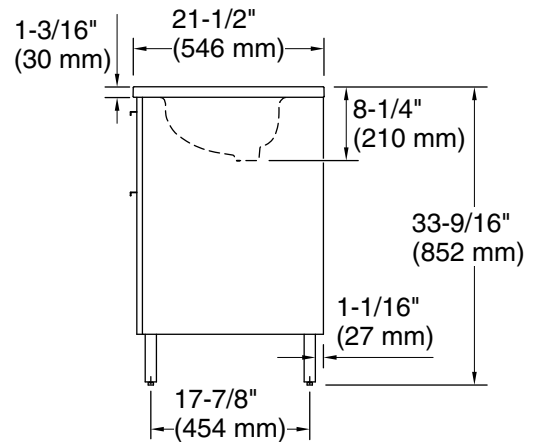

Technical Information

All product dimensions are nominal.

Notes

Install this product according to the installation instructions.

Select the type of fastener based upon the wall material. Two 500 lb (277 kg) minimum load bearing fasteners are recommended.