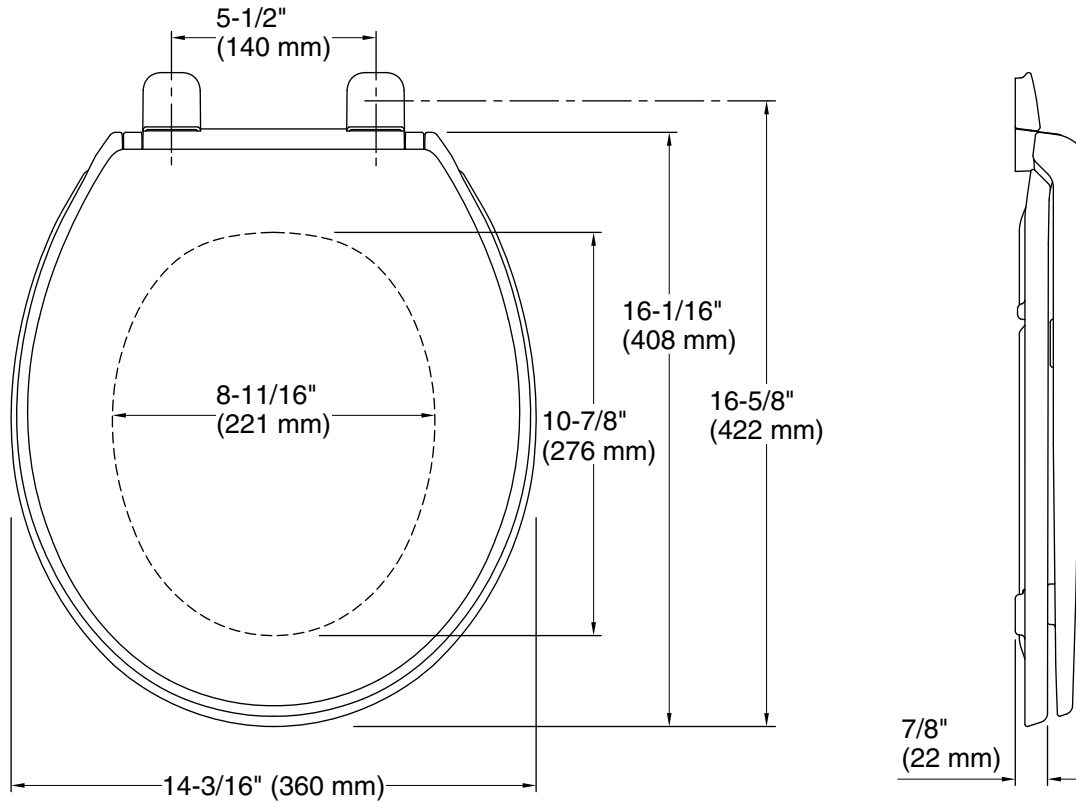

Color Code Description

	0	White
	96	Biscuit

Technical Information

All product dimensions are nominal.

Seat shape type: Round-front
Seat front type: Closed-front
Seat-mounting holes: 5-1/2" (140 mm)

Notes

Install this product according to the installation instructions.