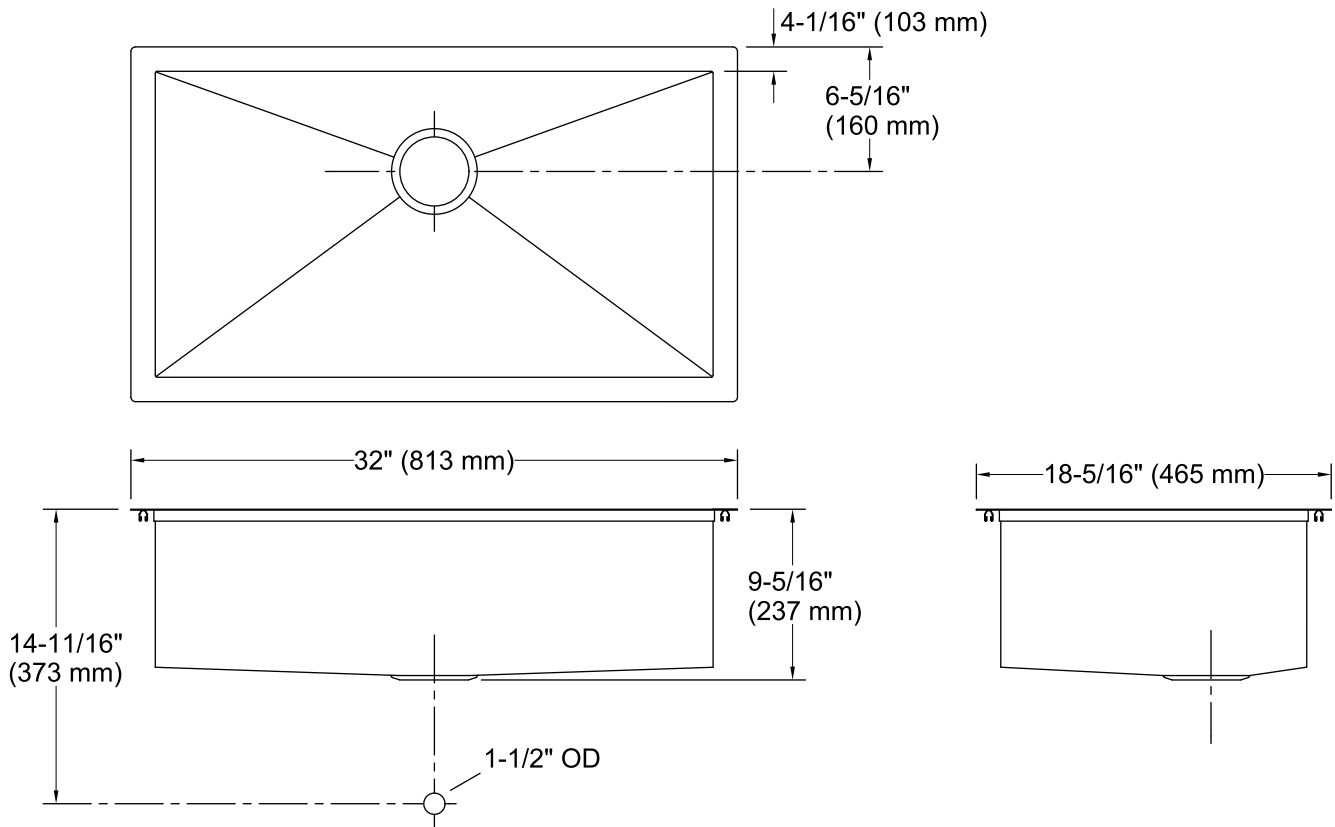

Technical Information

All product dimensions are nominal.

Bowl configuration:	Single
Bowl area (Only):	Length: 30-1/4" (768 mm) Width: 16-9/16" (421 mm) Water depth: 9" (229 mm)
Number of deck holes:	4
Faucet hole(s):	1-7/16" (37 mm)
Drain hole:	3-7/8" (98 mm)
Template:	1130821-7, required, included

Notes

Install this product according to the installation instructions.

NOTICE: Countertop manufacturer or cutter must use the cut-out template provided with the product, or a current one provided by Kohler Co. (call 1-800-4-KOHLER). Kohler Co. is not responsible for cutout errors when the incorrect cut-out template is used.

Allow 3/4" (19 mm) clearance beyond the back of the bowl for the wood cutting board (optional accessory).