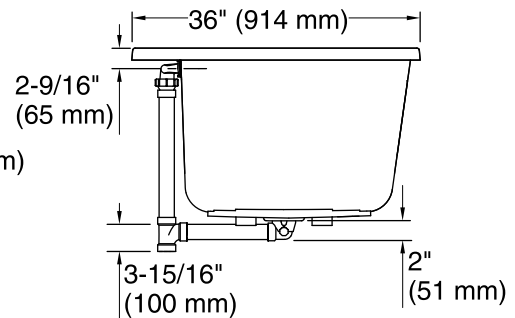

No change in measurements if connected with drain illustrated. (K-7272)

**Faucet Hole Locations
(For KOHLER® Brand Only)**

Technical Information

All product dimensions are nominal.

Installation:	Drop-in, Under-mount
Drain location:	Center
Basin area, bottom:	47" x 26-1/4" (1193 mm x 666 mm)
Basin area, top:	61-3/16" x 28-3/8" (1554 mm x 721 mm)
Weight:	90 lbs (40.8 kg)
Minimum floor load:	51.7 lbs/ft ² (252.4 kg/m ²)
Water depth:	17-9/16" (446 mm)
Water capacity:	85.5 gal (323.7 L)
Template:	Drop-in, 1268439-7, required, included
Minimum flat for door:	0" (0 mm)

Notes

Measure your actual product for rough-in details.

Install this product according to the installation instructions.

The hot water supply should be 70% of the capacity of the bath or greater. Installations will vary.

Measure your actual product for roughing-in details.

Hot water supply should be 70% of capacity or greater. Installations will vary.