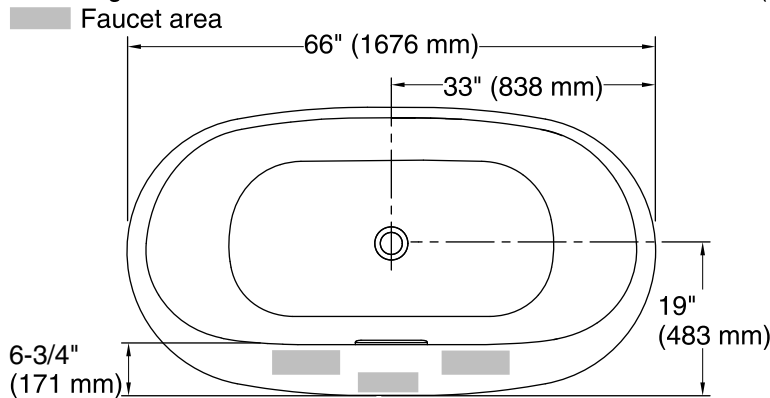

Features

- 16" soaking depth.
- Center drain.
- Slotted overflow for deep soaking.
- Dual lumbar supports two-person bathing by offering comfort at both ends.

Material

- Acrylic.

Installation

- Drop-in or under-mount.

No change in measurements if connected with drain illustrated. (K-7272)

**Faucet Hole Locations
(For KOHLER® Brand Only)**

Technical Information

All product dimensions are nominal.

Installation:	Drop-in, Under-mount
Drain location:	Center
Basin area, bottom:	47" x 26-1/4" (1193 mm x 666 mm)
Basin area, top:	61-3/16" x 28-3/8" (1554 mm x 721 mm)
Weight:	90 lbs (40.8 kg)
Minimum floor load:	51.7 lbs/ft ² (252.4 kg/m ²)
Water depth:	17-9/16" (446 mm)
Water capacity:	85.5 gal (323.7 L)
Template:	Drop-in, 1268439-7, required, included
Minimum flat for door:	0" (0 mm)

Notes

Measure your actual product for rough-in details.

Install this product according to the installation instructions.

The hot water supply should be 70% of the capacity of the bath or greater. Installations will vary.

Measure your actual product for roughing-in details.

Hot water supply should be 70% of capacity or greater. Installations will vary.