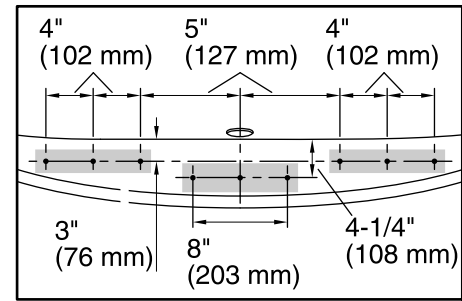

Features

- 16" soaking depth.
- Center drain.
- Slotted overflow for deep soaking.
- Dual lumbar supports two-person bathing by offering comfort at both ends.

Material

- Acrylic.

Installation

- Drop-in or under-mount.

No change in measurements if connected with drain illustrated. (K-7272)

**Faucet Hole Locations
(For KOHLER® Brand Only)**

Technical Information

All product dimensions are nominal.

Installation:	Drop-in, Under-mount
Drain location:	Center
Basin area, bottom:	47" x 26-1/4" (1193 mm x 666 mm)
Basin area, top:	61-3/16" x 28-3/8" (1554 mm x 721 mm)
Weight:	90 lbs (40.8 kg)
Minimum floor load:	51.7 lbs/ft ² (252.4 kg/m ²)
Water depth:	17-9/16" (446 mm)
Water capacity:	85.5 gal (323.7 L)
Template:	Drop-in, 1268439-7, required, included
Minimum flat for door:	0" (0 mm)