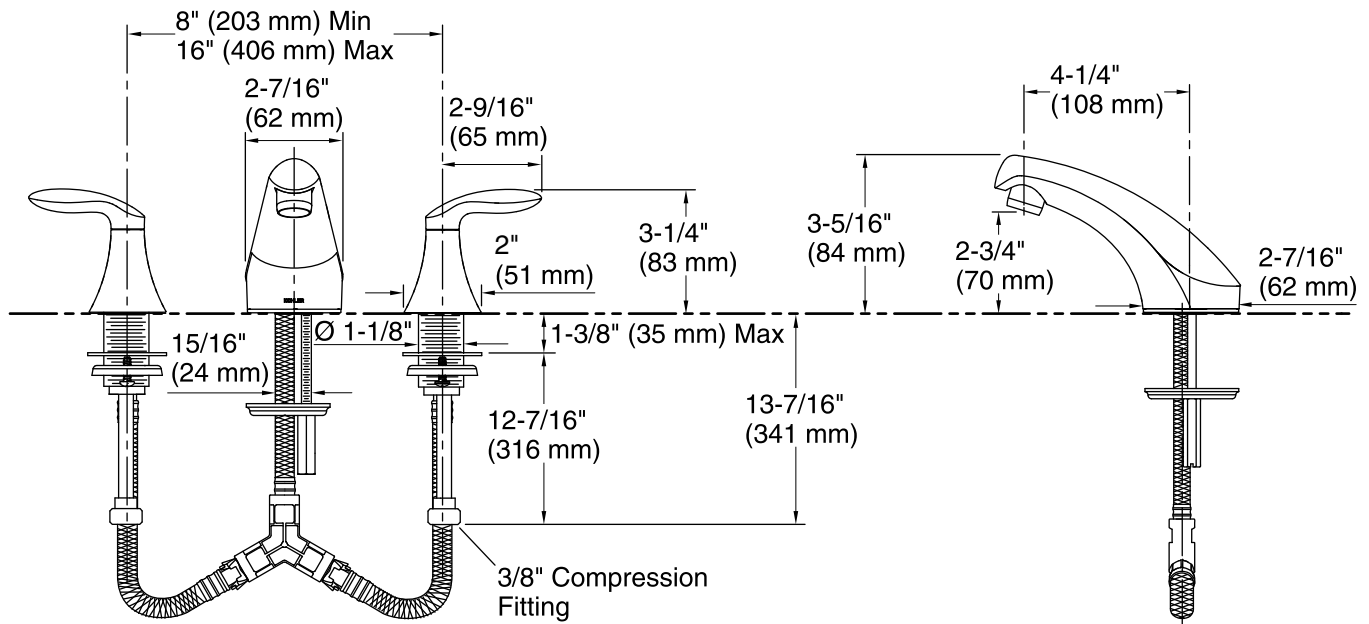

Features

- Two-handle widespread lavatory faucet for 8" - 16" centers.
- UltraGlide engineered ceramic disc valves exceed industry longevity standards times for a lifetime of durable performance.
- Premium metal construction.
- Handles pre-assembled on valves to simplify installation.
- Red/blue indexing.
- Quick-connect hose connectors make installation a snap.
- Kohler finishes resist corrosion and tarnishing, exceeding industry standards two times.
- Less drain and lift rod.
- 1.2 gal/min (4.5 l/min) maximum flow rate.

	CP	Polished Chrome
--	----	-----------------

Technical Information

All product dimensions are nominal.

Valve body: Machined Brass
Spout reach: 4-11/16" (119 mm)

Faucet:

Flow rate: 1.2 gal/min (4.5 l/min)
Pressure: 60 psi (4.1 bar)