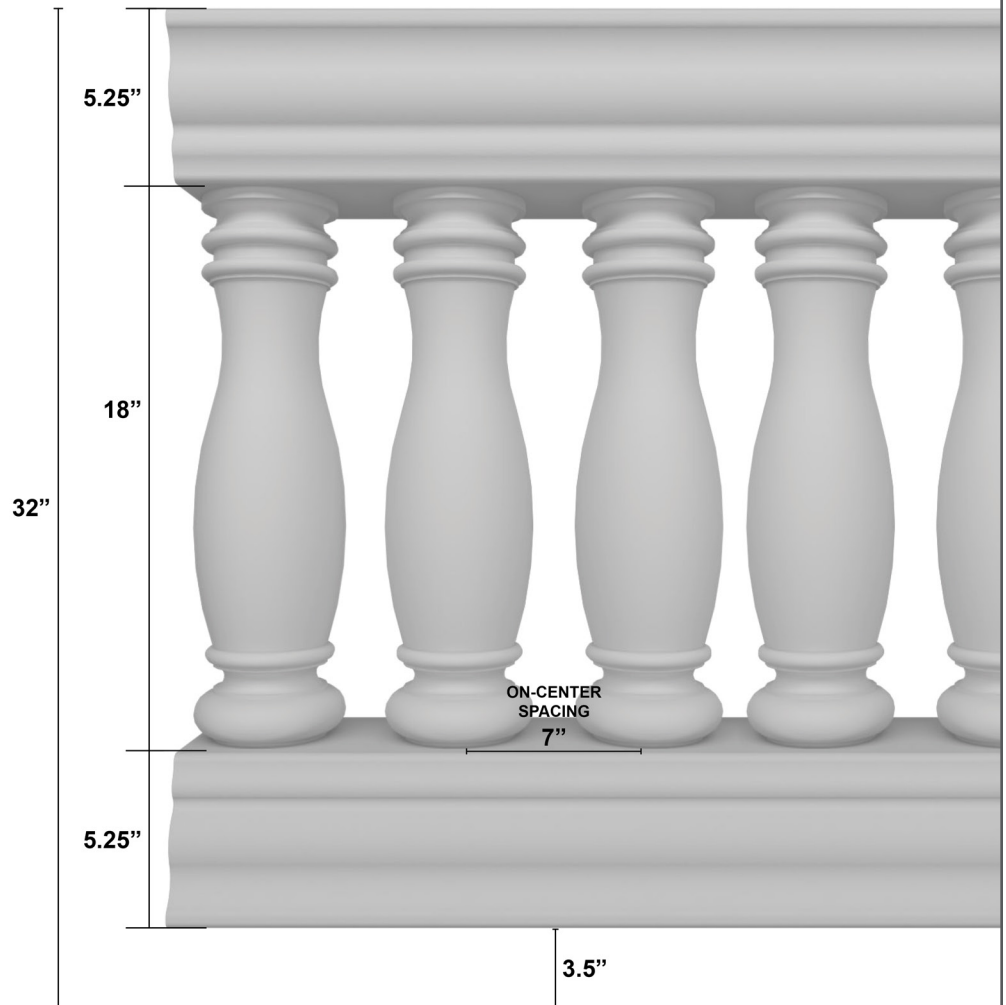

BALUSTRADE RAILING KIT

EMBASSY

STYLE

STYLE N

PORCH/PATIO GROUND