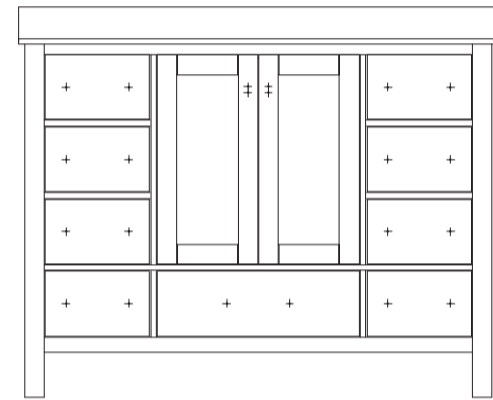

VIVA

MODEL NO : TVN414-48X18ES

- Please check your product packaging to make Sure the included accessories are in the "list of standard accessories".if any parts are missing, please contact your local dealer immediately
- Do not allow any sharp objects to come in contact with the cabinet,as it will scratch the surface
- Continuous and prolonged exposure to direct sunlight may cause discoloration to the wood.
- Continuous and prolonged exposure to direct sunlight may cause discoloration to the wood.
- Please avoid using cleaning products that contain bleach or ammonia.
- Wood surface should only be cleaned with wood care products such as soapy water or furniture polish.