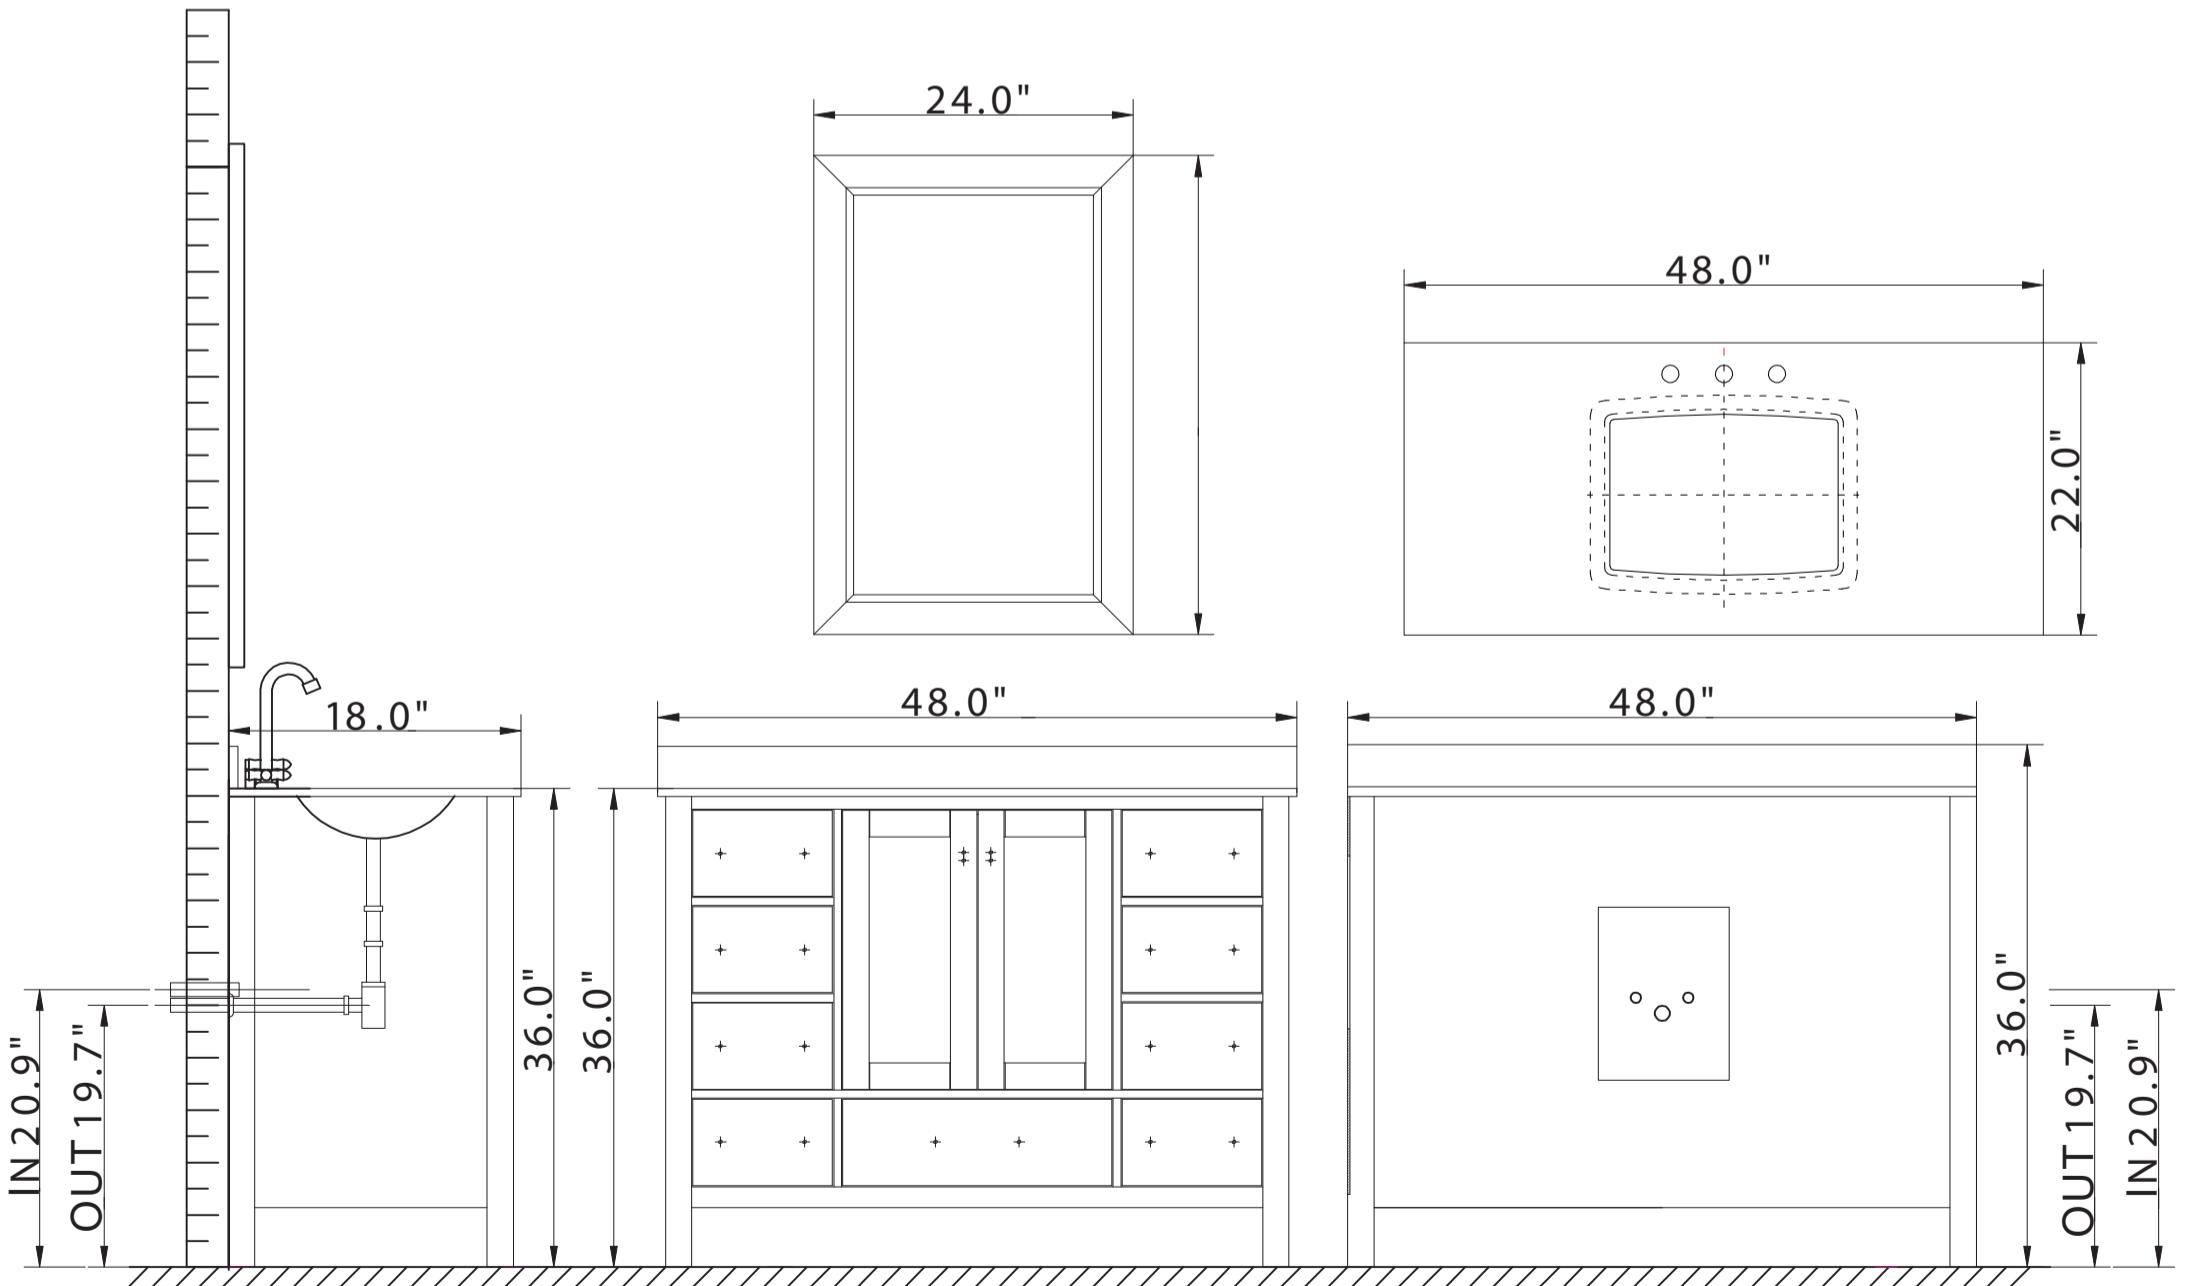

VIVA

MODEL NO : TVN414-48X18ES

- Please check your product packaging to make Sure the included accessories are in the "list of standard accessories".if any parts are missing, please contact your local dealer immediately
- Do not allow any sharp objects to come in contact with the cabinet,as it will scratch the surface
- Continuous and prolonged exposure to direct sunlight may cause discoloration to the wood.
- Continuous and prolonged exposure to direct sunlight may cause discoloration to the wood.
- Please avoid using cleaning products that contain bleach or ammonia.
- Wood surface should only be cleaned with wood care products such as soapy water or furniture polish.