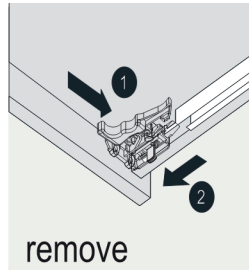

install

remove

INSTALLATION INSTRUCTIONS