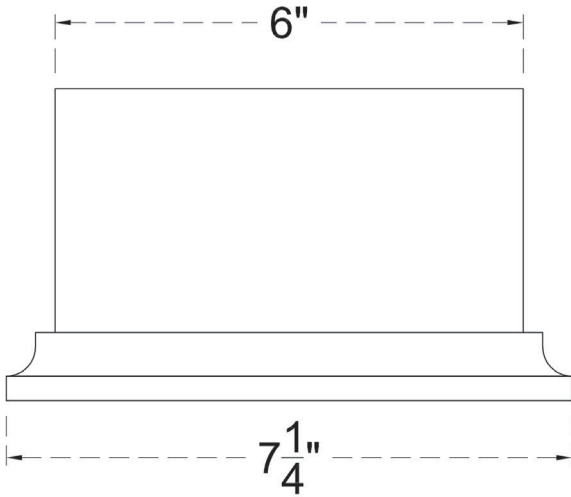

# ITEM NUMBER: RSB04X04X06

BALUSTRADE RAIL SUPPORT BLOCK: 7 1/4"W X 4"H X 5 1/4"P

FRONT PROFILE

SIDE PROFILE

ISOMETRIC

EKENA MILLWORK  
2300 WEST MAIN ST.  
CLARKSVILLE, TX 75426  
TOLL FREE: 866-607-0453  
WWW.EKENAMILLWORK.COM