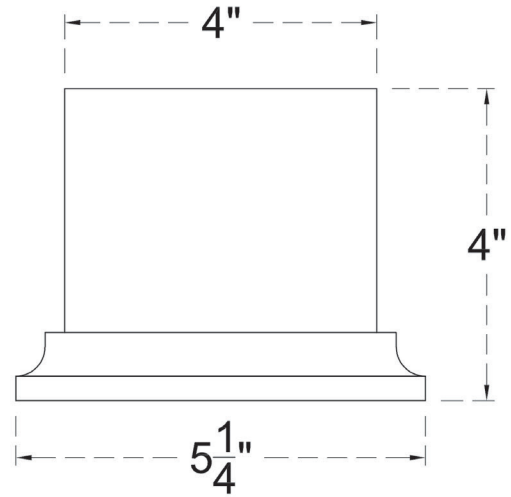

# ITEM NUMBER: RSB04X04X06

BALUSTRADE RAIL SUPPORT BLOCK: 7 1/4"W X 4"H X 5 1/4"P

FRONT PROFILE

SIDE PROFILE

ISOMETRIC

EKENA MILLWORK  
2300 WEST MAIN ST.  
CLARKSVILLE, TX 75426  
TOLL FREE: 866-607-0453  
WWW.EKENAMILLWORK.COM