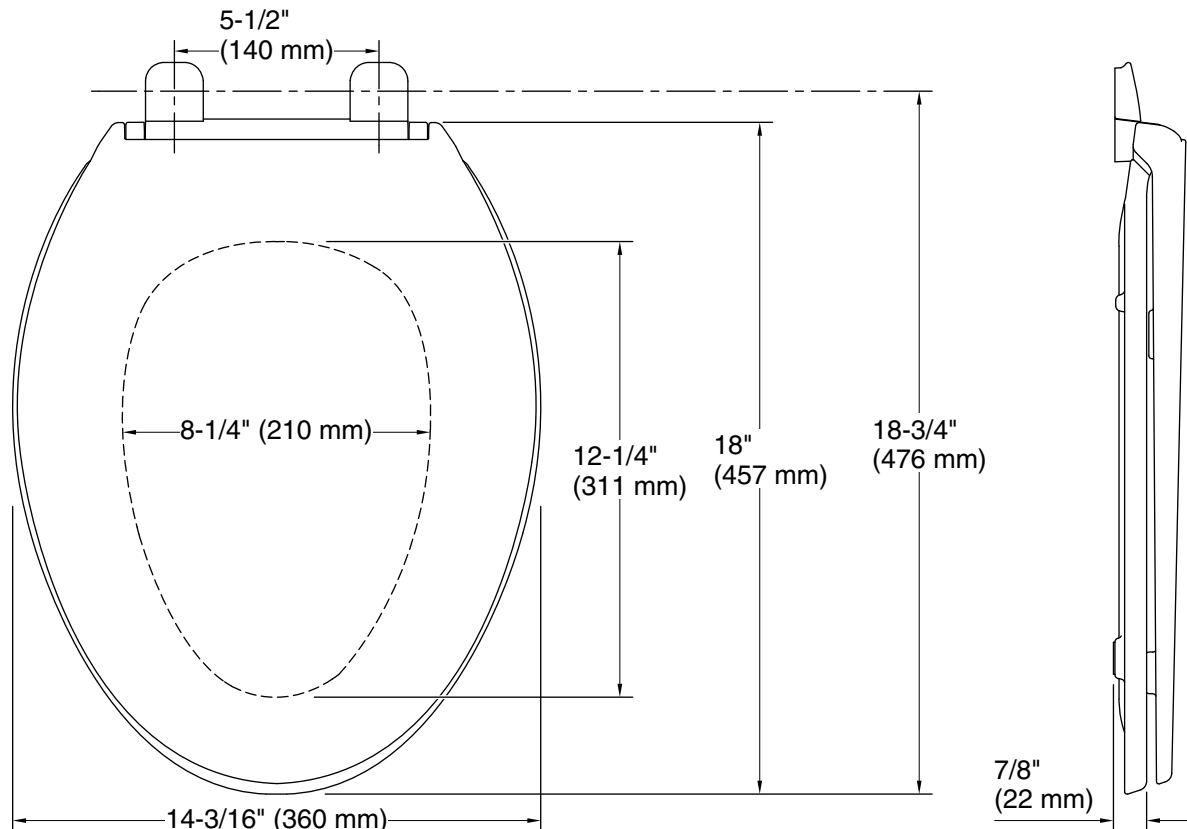

Wellworth®
Elongated toilet seat
K-R22111

Features

- Elongated closed-front seat.
- Grip-Tight bumpers hold seat firmly in place.
- Quick-Release™ hinges allow seat to be unlatched from toilet for easy removal and convenient cleaning; no tools required.
- Color-matched plastic hinges.
- Contoured seat for user comfort.
- For residential use only.
- For non-residential application, use K-20112, K-20110, or K-7671.

Available Colors/Finishes

Color tiles intended for reference only.

Color Code Description

	0	White
--	---	-------

Technical Information

All product dimensions are nominal.

Seat shape type: Elongated

Seat front type: Closed-front

Seat-mounting holes: 5-1/2" (140 mm)

Notes

Install this product according to the installation instructions.