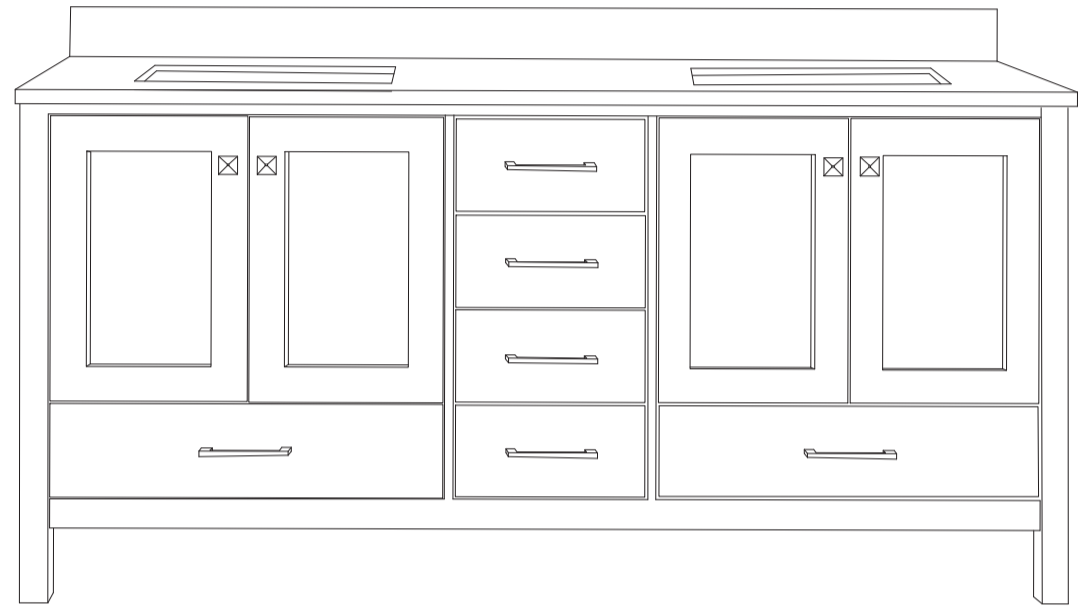

VIVA

MODLE NO : EVVN412-78WH

- Please check your product packaging to make Sure the included accessories are in the "list of standard accessories".if any parts are missing, please contact your local dealer immediatly
- Do not allow any sharp objects to come in contact with the cabinet,as it will scratch the surface
- Continuous and prolonged exposure to direct sunlight may cause discoloration to the wood.
- Continuous and prolonged exposure to direct sunlight may cause discoloration to the wood.
- Please avoid using cleaning products that contain bleach or ammonia.
- Wood surface should only be cleaned with wood care products such as soapy water or furniture polish.