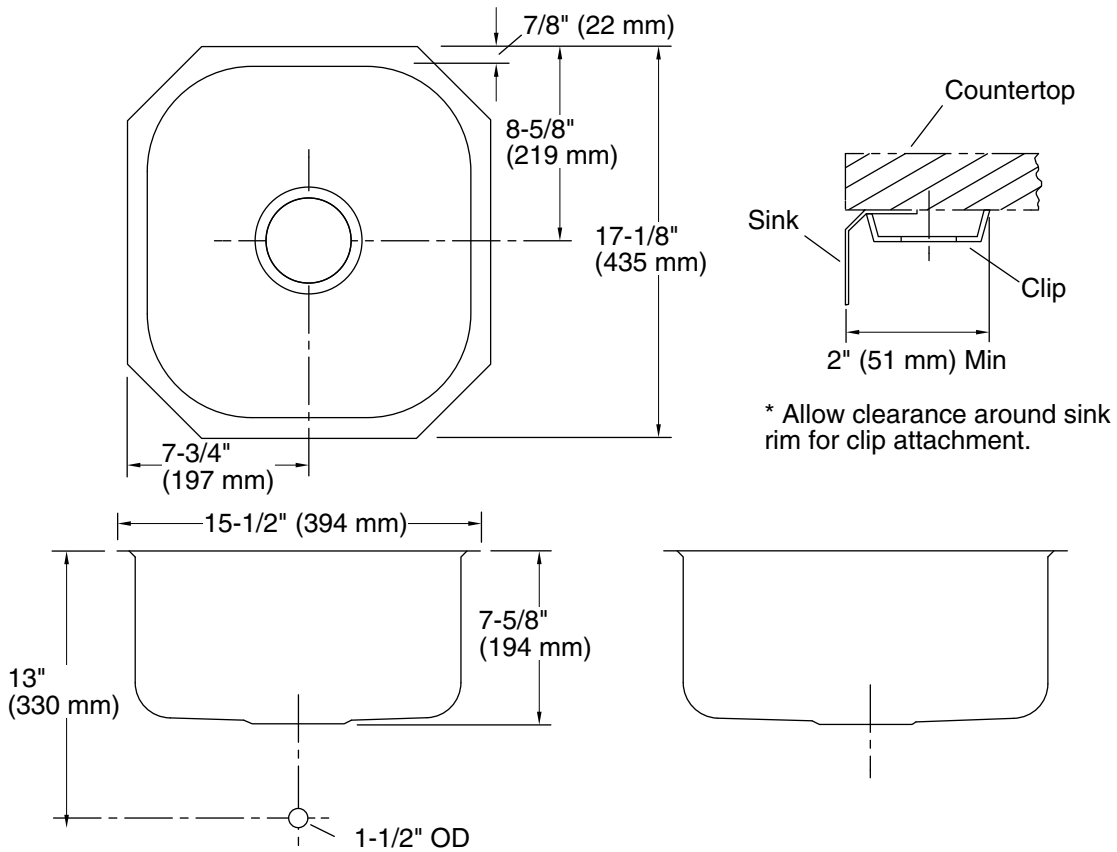

Undertone®
15-1/2" undermount single-bowl kitchen sink
K-3336

Features

- 21" (533 mm) minimum base cabinet width
- Single bowl
- 7-1/2" (191 mm) depth
- Includes installation hardware

Material

- Premium 18-gauge stainless steel

Technical Information

All product dimensions are nominal.

Min. base cabinet width: 21" (533 mm)

Bowl area (Center): Length: 13-3/4" (349 mm)
 Width: 15-3/8" (391 mm)
 Bowl depth: 7-1/2" (191 mm)
 Water depth: 7-1/2" (191 mm)