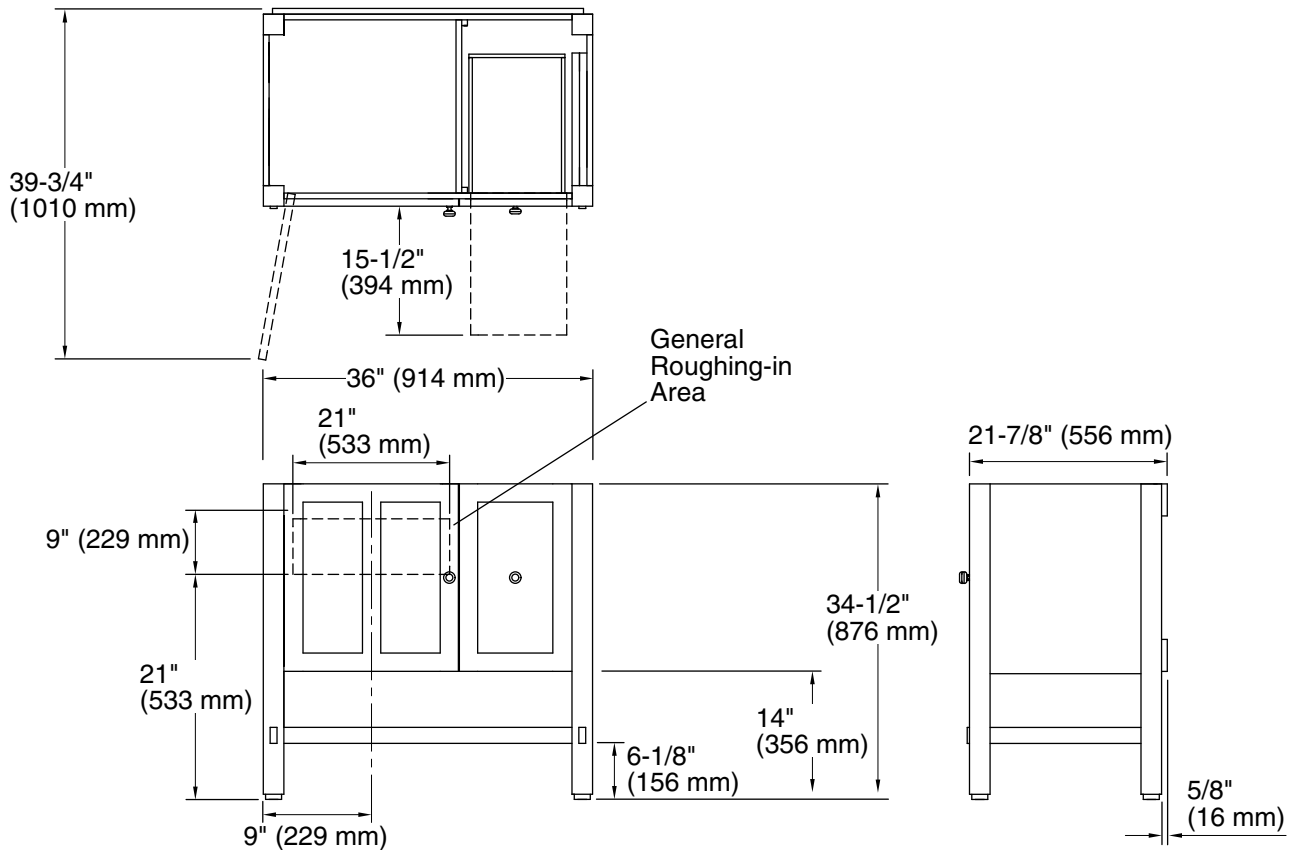

## Technical Information

All product dimensions are nominal.

Vanity type: Standard