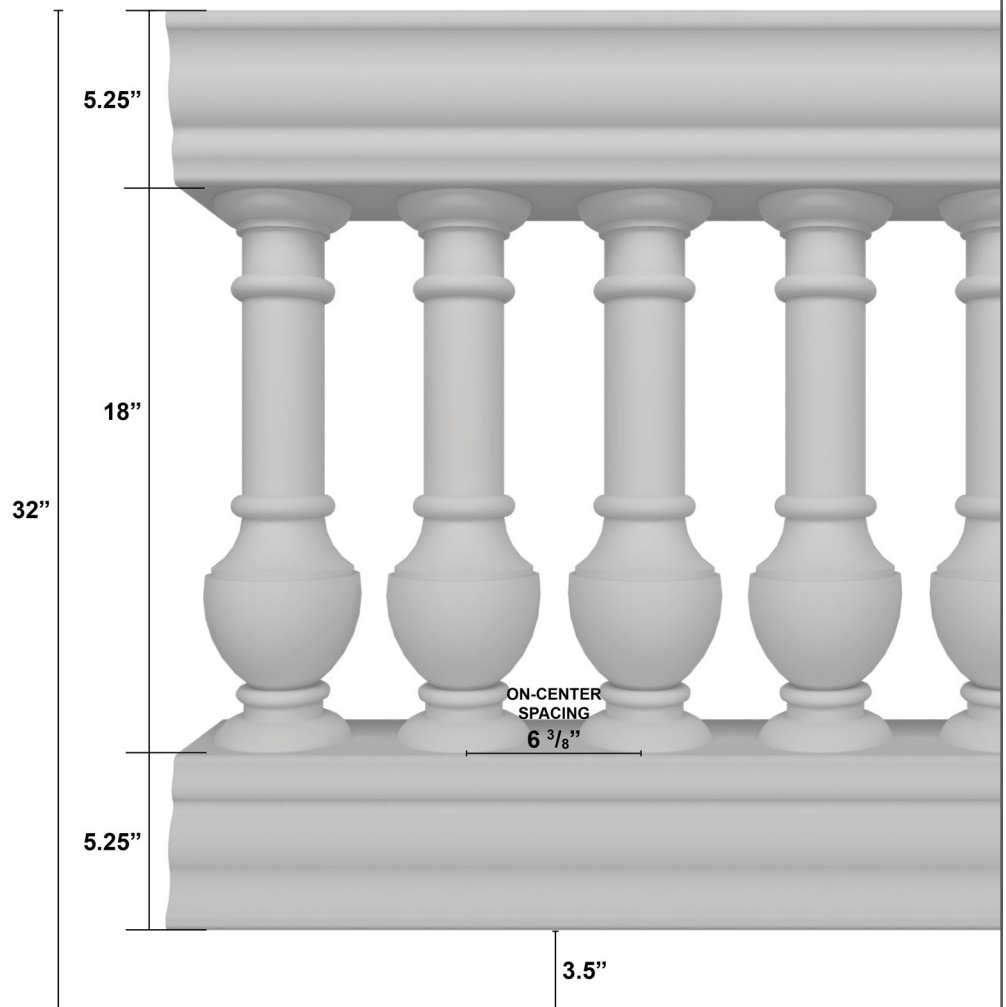

BALUSTRADE RAILING KIT

YORK

STYLE

STYLE N

PORCH/PATIO GROUND