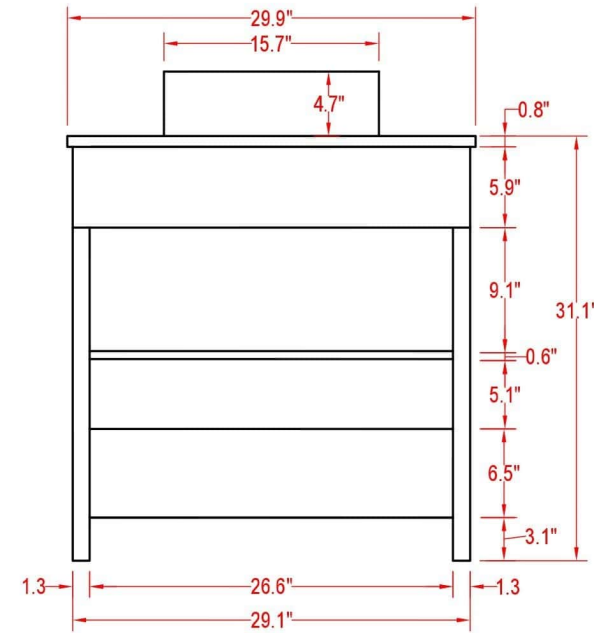

Bathroom Cabinet

Unit

inch

Model

VA3130

Mirror: 27.56"x27.56" inch

Cabinet: 29.9"x18.5"x31.1" in

Handle: 6.2" inch

(PLAN)

(BACK)