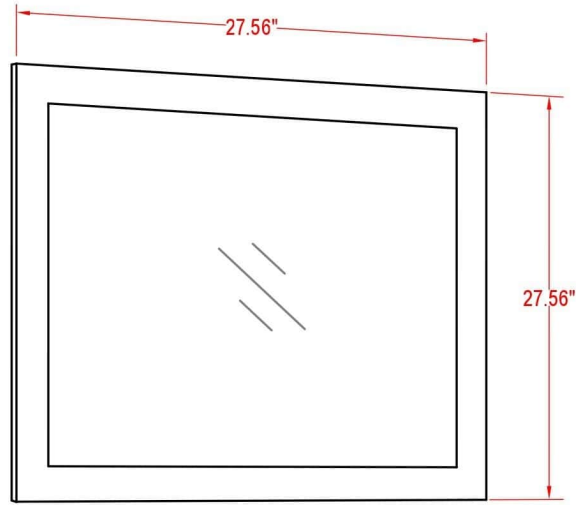

# Bathroom Cabinet

Unit

inch

Model

VA3130

Mirror: 27.56"x27.56" inch

Cabinet: 29.9"x18.5"x31.1" in

Handle: 6.2" inch