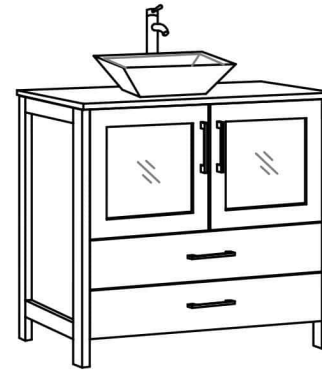

Bathroom Cabinet

Unit

inch

Model

VA3130

Mirror: 27.56"x27.56" inch

Cabinet: 29.9"x18.5"x31.1" in

Handle: 6.2" inch

(PLAN)

(BACK)