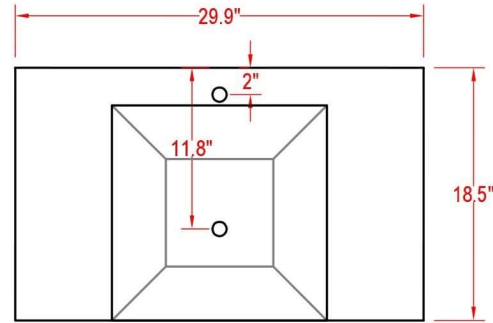

# Bathroom Cabinet

Unit

inch

Model

VA3130

Mirror: 27.56"x27.56" inch

Cabinet: 29.9"x18.5"x31.1" in

Handle: 6.2" inch