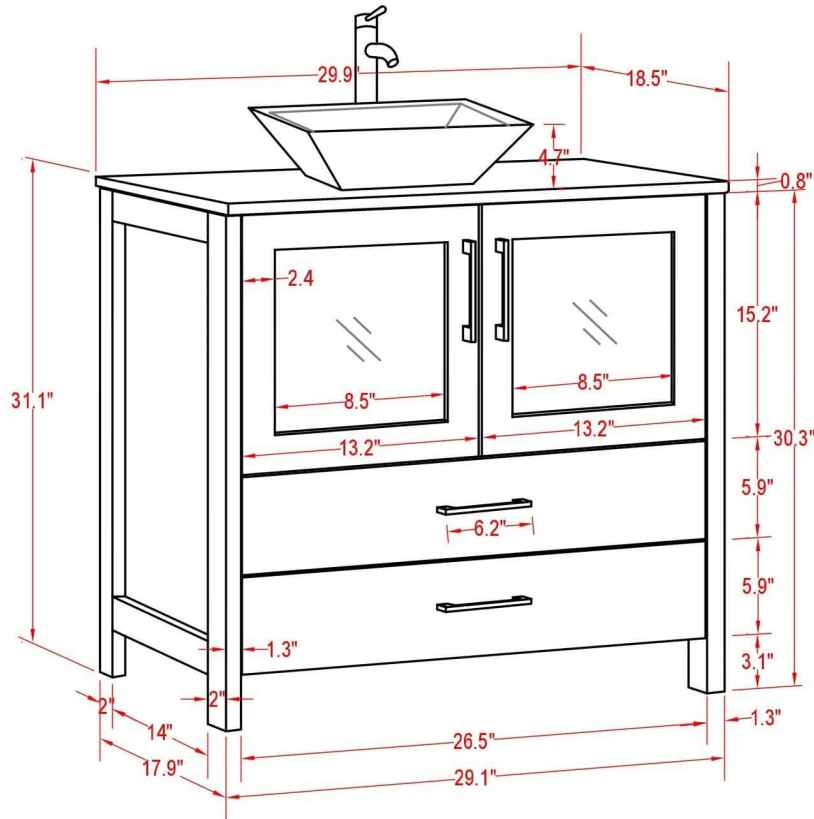

Bathroom Cabinet

Unit

inch

Model

VA3130

Mirror: 27.56"x27.56" inch

Cabinet: 29.9"x18.5"x31.1" in

Handle: 6.2" inch

(PLAN)

(BACK)