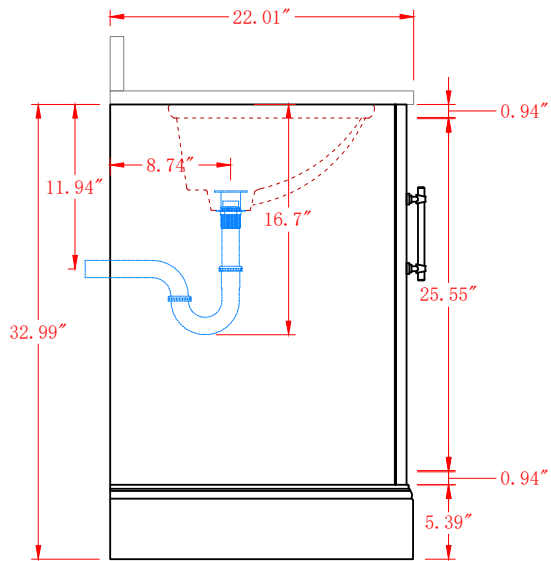

# Bathroom Cabinet

Unit

inch

Model

V5036

Cabinet: 35.98"x22"x37.9" inch

Handle: 6.77" inch

# Bathroom Cabinet

Unit

inch

Model

V5054

Cabinet: 53.98"x22"x37.9" inch

Handle: 6.77" inch; 1.97" inch

# Bathroom Cabinet

Unit

inch

Model

V5060S

Cabinet: 60"x22"x37.9" inch

Handle: 6.77" inch; 1.97" inch

# Bathroom Cabinet

Unit

inch

Model

V5060D

Cabinet: 60"x22"x37.9" inch

Handle: 6.77" inch; 1.97" inch