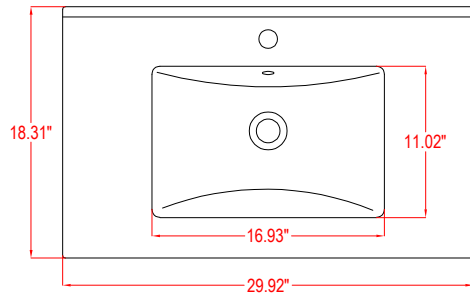

# Bathroom Cabinet

Unit

inch

Model

V5024

Cabinet: 24.2"x18.3"x34.5" inch

Handle: 6.77" inch

# Bathroom Cabinet

Unit

inch

Model

V5024

Cabinet: 29.9"x18.3"x34.5" inch

Handle: 6.77" inch

# Bathroom Cabinet

Unit

inch

Model

V5036

Cabinet: 35.98"x22"x37.9" inch

Handle: 6.77" inch

# Bathroom Cabinet

Unit

inch

Model

V5054

Cabinet: 53.98"x22"x37.9" inch

Handle: 6.77" inch; 1.97" inch