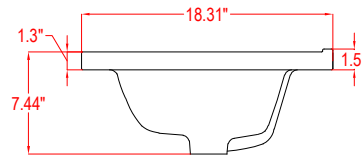

# Bathroom Cabinet

Unit

inch

Model

V5024

Cabinet: 24.2"x18.3"x34.5" inch

Handle: 6.77" inch

# Bathroom Cabinet

Unit

inch

Model

V5024

Cabinet: 29.9"x18.3"x34.5" inch

Handle: 6.77" inch

# Bathroom Cabinet

Unit

inch

Model

V5036

Cabinet: 35.98"x22"x37.9" inch

Handle: 6.77" inch

# Bathroom Cabinet

Unit

inch

Model

V5054

Cabinet: 53.98"x22"x37.9" inch

Handle: 6.77" inch; 1.97" inch