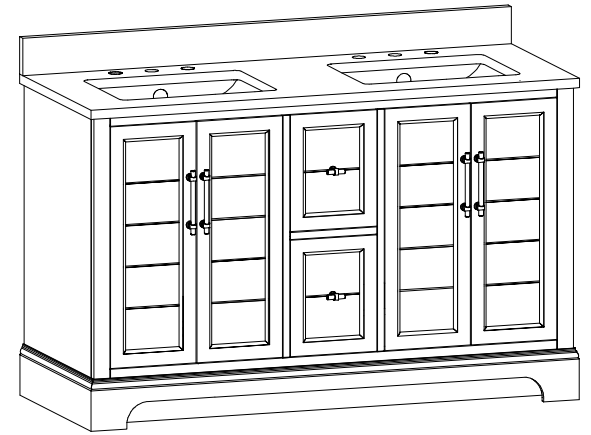

# Bathroom Cabinet

Unit

inch

Model

V5036

Cabinet: 35.98"x22"x37.9" inch

Handle: 6.77" inch

# Bathroom Cabinet

Unit

inch

Model

V5054

Cabinet: 53.98"x22"x37.9" inch

Handle: 6.77" inch; 1.97" inch