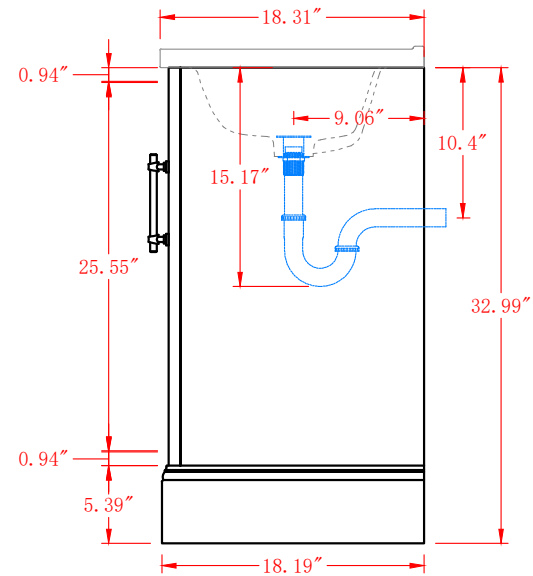

# Bathroom Cabinet

Unit

inch

Model

V5020

Cabinet: 20.39"x15.67"x34.49" inch

Handle: 6.77" inch

# Bathroom Cabinet

Unit

inch

Model

V5024

Cabinet: 24.2"x18.3"x34.5" inch

Handle: 6.77" inch

# Bathroom Cabinet

Unit

inch

Model

V5024

Cabinet: 29.9"x18.3"x34.5" inch

Handle: 6.77" inch

# Bathroom Cabinet

Unit

inch

Model

V5036

Cabinet: 35.98"x22"x37.9" inch

Handle: 6.77" inch