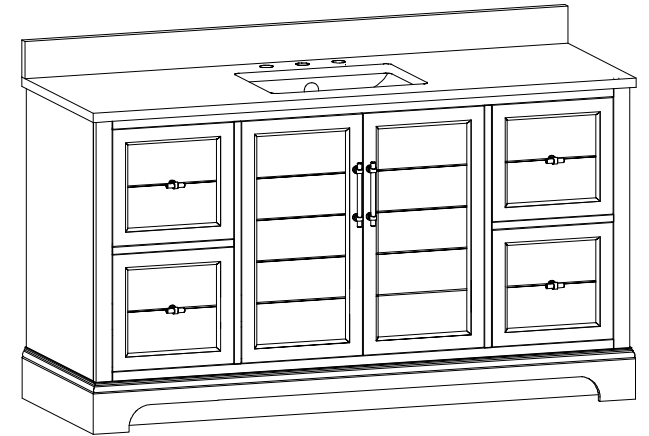

# Bathroom Cabinet

Unit

inch

Model

V5054

Cabinet: 53.98"x22"x37.9" inch

Handle: 6.77" inch; 1.97" inch

# Bathroom Cabinet

Unit

inch

Model

V5060S

Cabinet: 60"x22"x37.9" inch

Handle: 6.77" inch; 1.97" inch

# Bathroom Cabinet

Unit

inch

Model

V5060D

Cabinet: 60"x22"x37.9" inch

Handle: 6.77" inch; 1.97" inch