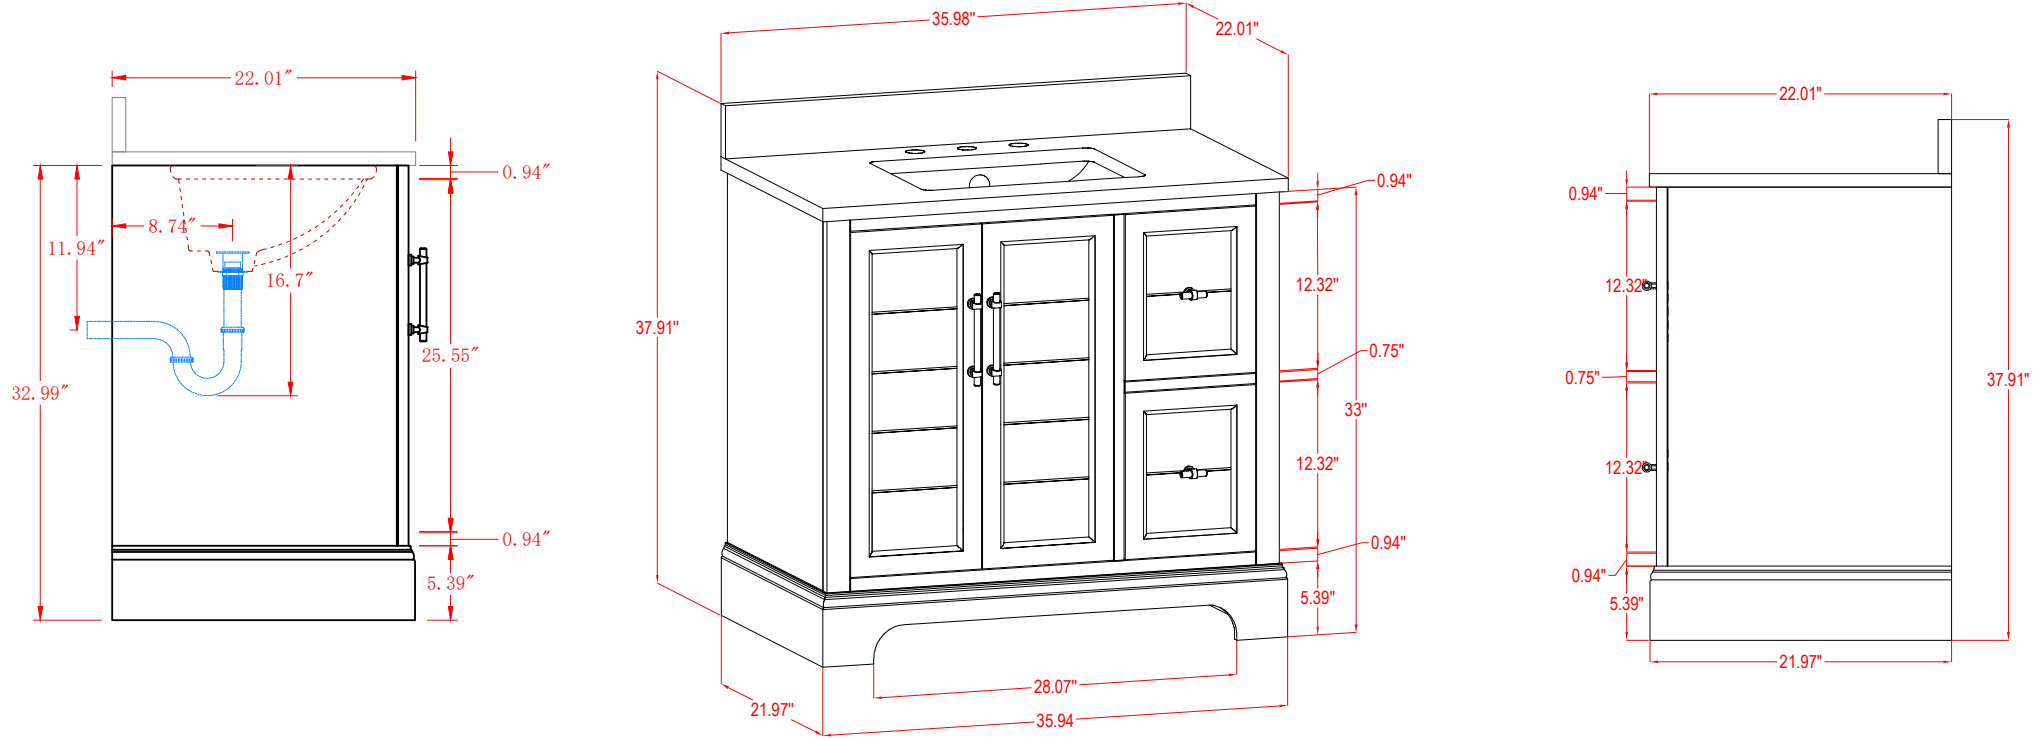

# Bathroom Cabinet

Unit

inch

Model

V5024

Cabinet: 24.2"x18.3"x34.5" inch

Handle: 6.77" inch

# Bathroom Cabinet

Unit

inch

Model

V5024

Cabinet: 29.9"x18.3"x34.5" inch

Handle: 6.77" inch

# Bathroom Cabinet

Unit

inch

Model

V5036

Cabinet: 35.98"x22"x37.9" inch

Handle: 6.77" inch

# Bathroom Cabinet

Unit

inch

Model

V5054

Cabinet: 53.98"x22"x37.9" inch

Handle: 6.77" inch; 1.97" inch