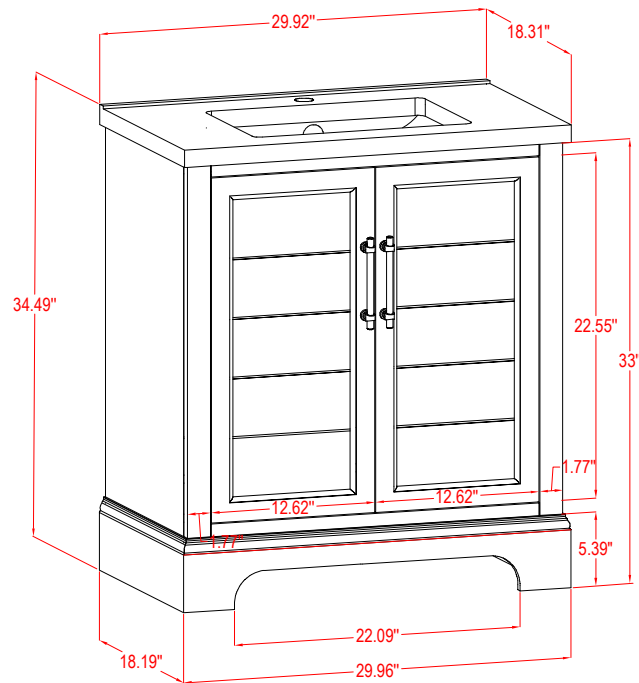

# Bathroom Cabinet

Unit

inch

Model

V5024

Cabinet: 24.2"x18.3"x34.5" inch

Handle: 6.77" inch

# Bathroom Cabinet

Unit

inch

Model

V5024

Cabinet: 29.9"x18.3"x34.5" inch

Handle: 6.77" inch

# Bathroom Cabinet

Unit

inch

Model

V5036

Cabinet: 35.98"x22"x37.9" inch

Handle: 6.77" inch

# Bathroom Cabinet

Unit

inch

Model

V5054

Cabinet: 53.98"x22"x37.9" inch

Handle: 6.77" inch; 1.97" inch