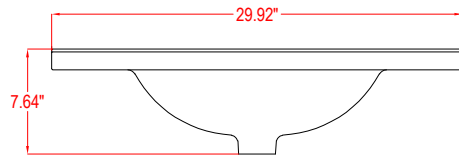

# Bathroom Cabinet

Unit

inch

Model

V5024

Cabinet: 24.2"x18.3"x34.5" inch

Handle: 6.77" inch

# Bathroom Cabinet

Unit

inch

Model

V5024

Cabinet: 29.9"x18.3"x34.5" inch

Handle: 6.77" inch

# Bathroom Cabinet

Unit

inch

Model

V5036

Cabinet: 35.98"x22"x37.9" inch

Handle: 6.77" inch

# Bathroom Cabinet

Unit

inch

Model

V5054

Cabinet: 53.98"x22"x37.9" inch

Handle: 6.77" inch; 1.97" inch