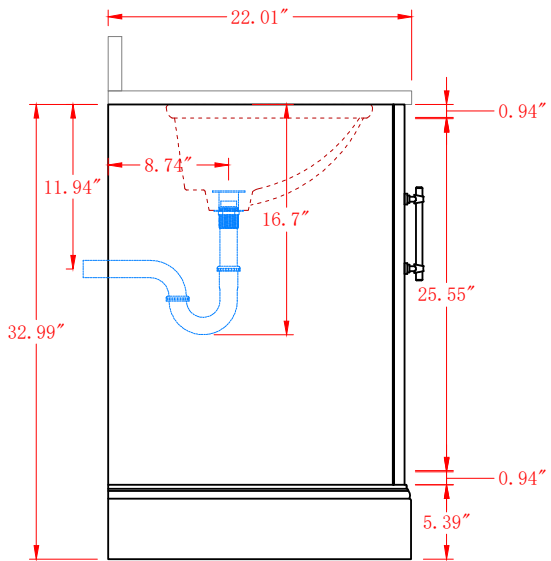

# Bathroom Cabinet

Unit

inch

Model

V5036

Cabinet: 35.98"x22"x37.9" inch

Handle: 6.77" inch

# Bathroom Cabinet

Unit

inch

Model

V5054

Cabinet: 53.98"x22"x37.9" inch

Handle: 6.77" inch; 1.97" inch

# Bathroom Cabinet

Unit

inch

Model

V5060S

Cabinet: 60"x22"x37.9" inch

Handle: 6.77" inch; 1.97" inch

# Bathroom Cabinet

Unit

inch

Model

V5060D

Cabinet: 60"x22"x37.9" inch

Handle: 6.77" inch; 1.97" inch