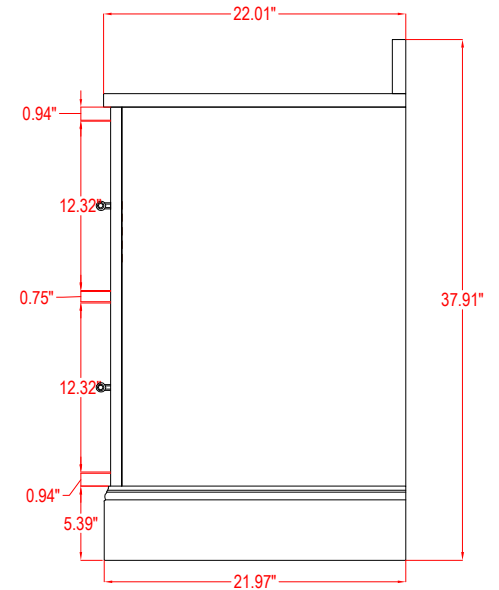

# Bathroom Cabinet

Unit

inch

Model

V5024

Cabinet: 29.9"x18.3"x34.5" inch

Handle: 6.77" inch

# Bathroom Cabinet

Unit

inch

Model

V5054

Cabinet: 53.98"x22"x37.9" inch

Handle: 6.77" inch; 1.97" inch

# Bathroom Cabinet

Unit

inch

Model

V5060S

Cabinet: 60"x22"x37.9" inch

Handle: 6.77" inch; 1.97" inch

# Bathroom Cabinet

Unit

inch

Model

V5060D

Cabinet: 60"x22"x37.9" inch

Handle: 6.77" inch; 1.97" inch