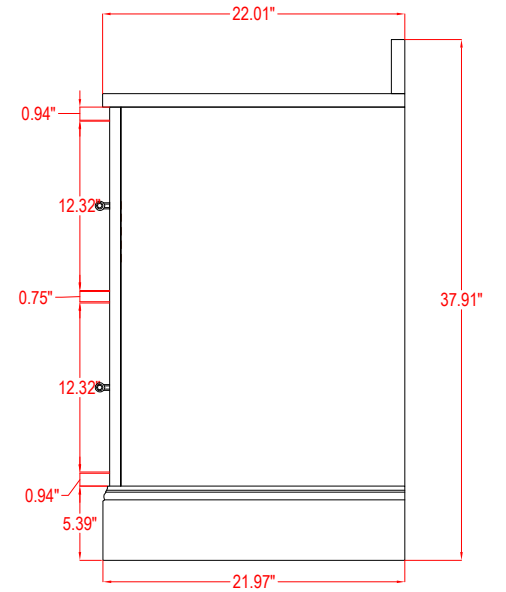

# Bathroom Cabinet

Unit

inch

Model

V5024

Cabinet: 29.9"x18.3"x34.5" inch

Handle: 6.77" inch

# Bathroom Cabinet

Unit

inch

Model

V5036

Cabinet: 35.98"x22"x37.9" inch

Handle: 6.77" inch

# Bathroom Cabinet

Unit

inch

Model

V5054

Cabinet: 53.98"x22"x37.9" inch

Handle: 6.77" inch; 1.97" inch

# Bathroom Cabinet

Unit

inch

Model

V5060S

Cabinet: 60"x22"x37.9" inch

Handle: 6.77" inch; 1.97" inch