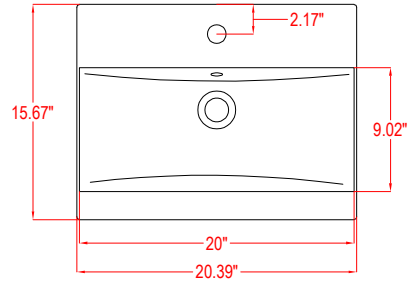

# Bathroom Cabinet

Unit

inch

Model

V5020

Cabinet: 20.39"x15.67"x34.49" inch

Handle: 6.77" inch

# Bathroom Cabinet

Unit

inch

Model

V5024

Cabinet: 24.2"x18.3"x34.5" inch

Handle: 6.77" inch

# Bathroom Cabinet

Unit

inch

Model

V5024

Cabinet: 29.9"x18.3"x34.5" inch

Handle: 6.77" inch

# Bathroom Cabinet

Unit

inch

Model

V5036

Cabinet: 35.98"x22"x37.9" inch

Handle: 6.77" inch