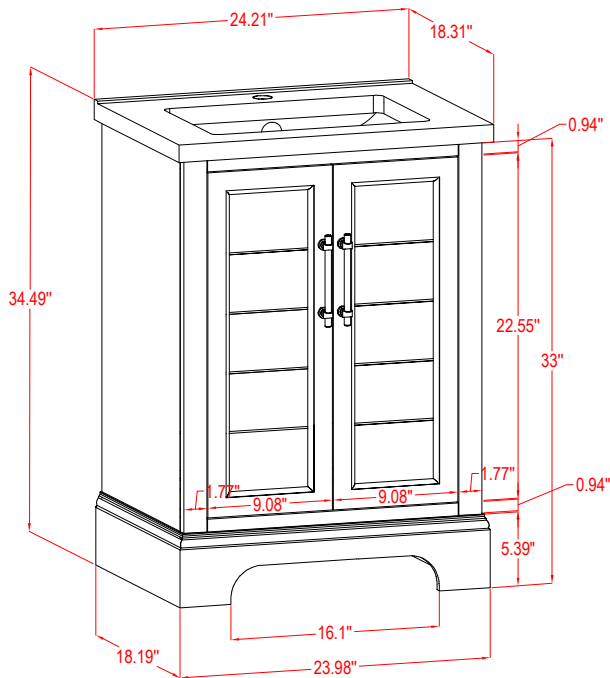

# Bathroom Cabinet

Unit

inch

Model

V5020

Cabinet: 20.39"x15.67"x34.49" inch

Handle: 6.77" inch

# Bathroom Cabinet

Unit

inch

Model

V5024

Cabinet: 24.2"x18.3"x34.5" inch

Handle: 6.77" inch

# Bathroom Cabinet

Unit

inch

Model

V5024

Cabinet: 29.9"x18.3"x34.5" inch

Handle: 6.77" inch

# Bathroom Cabinet

Unit

inch

Model

V5036

Cabinet: 35.98"x22"x37.9" inch

Handle: 6.77" inch