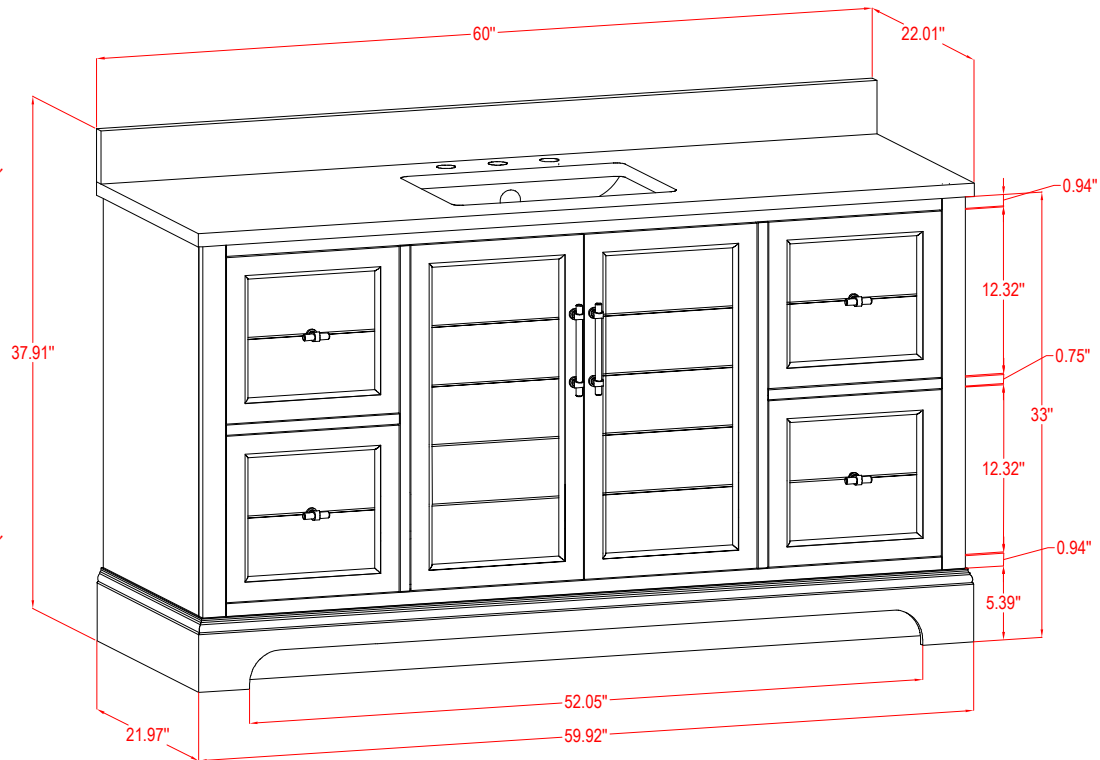

# Bathroom Cabinet

Unit

inch

Model

V5054

Cabinet: 53.98"x22"x37.9" inch

Handle: 6.77" inch; 1.97" inch

# Bathroom Cabinet

Unit

inch

Model

V5060S

Cabinet: 60"x22"x37.9" inch

Handle: 6.77" inch; 1.97" inch

# Bathroom Cabinet

Unit

inch

Model

V5060D

Cabinet: 60"x22"x37.9" inch

Handle: 6.77" inch; 1.97" inch