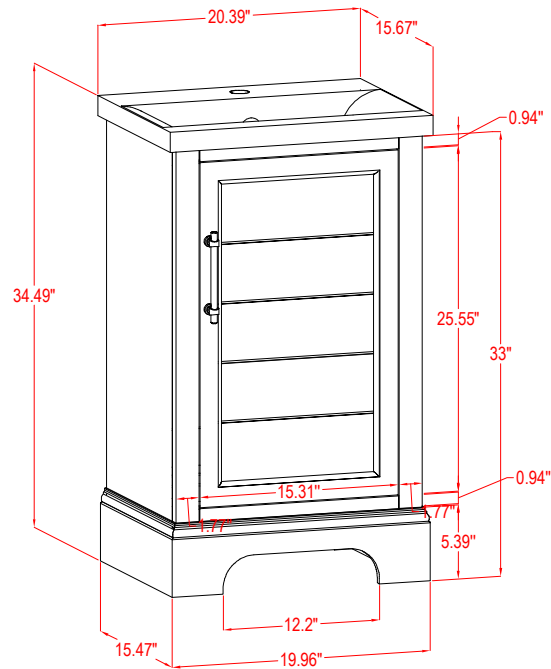

# Bathroom Cabinet

Unit

inch

Model

V5020

Cabinet: 20.39"x15.67"x34.49" inch

Handle: 6.77" inch

# Bathroom Cabinet

Unit

inch

Model

V5024

Cabinet: 24.2"x18.3"x34.5" inch

Handle: 6.77" inch

# Bathroom Cabinet

Unit

inch

Model

V5024

Cabinet: 29.9"x18.3"x34.5" inch

Handle: 6.77" inch

# Bathroom Cabinet

Unit

inch

Model

V5036

Cabinet: 35.98"x22"x37.9" inch

Handle: 6.77" inch