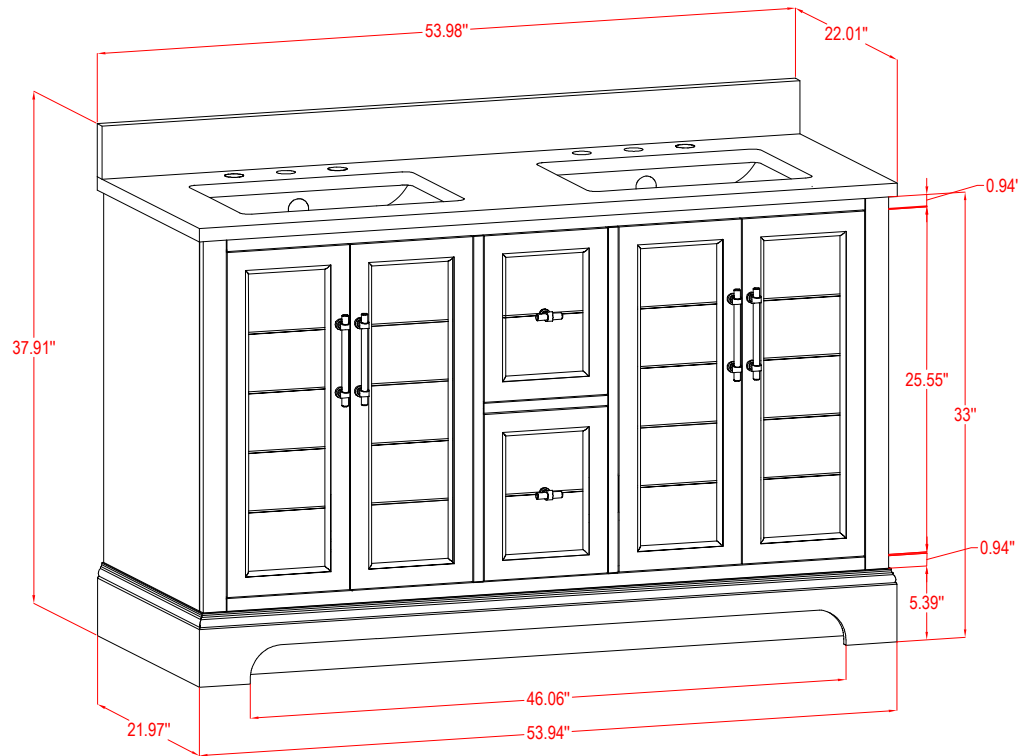

# Bathroom Cabinet

Unit

inch

Model

V5036

Cabinet: 35.98"x22"x37.9" inch

Handle: 6.77" inch

# Bathroom Cabinet

Unit

inch

Model

V5054

Cabinet: 53.98"x22"x37.9" inch

Handle: 6.77" inch; 1.97" inch