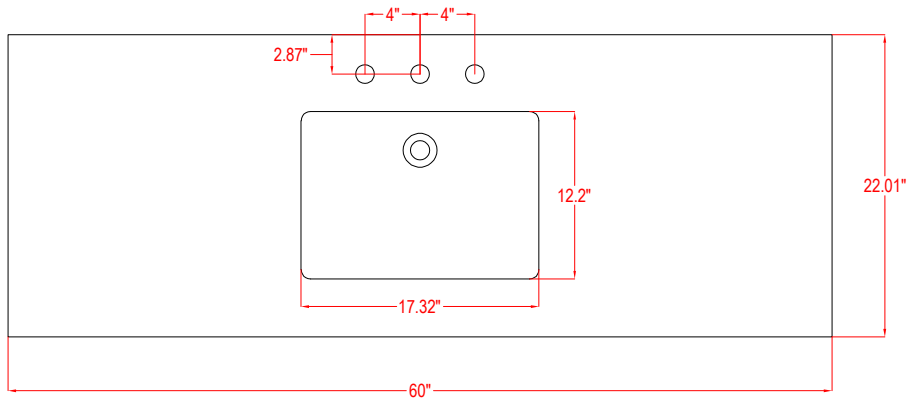

# Bathroom Cabinet

Unit

inch

Model

V5036

Cabinet: 35.98"x22"x37.9" inch

Handle: 6.77" inch

# Bathroom Cabinet

Unit

inch

Model

V5054

Cabinet: 53.98"x22"x37.9" inch

Handle: 6.77" inch; 1.97" inch

# Bathroom Cabinet

Unit

inch

Model

V5060S

Cabinet: 60"x22"x37.9" inch

Handle: 6.77" inch; 1.97" inch

# Bathroom Cabinet

Unit

inch

Model

V5060D

Cabinet: 60"x22"x37.9" inch

Handle: 6.77" inch; 1.97" inch