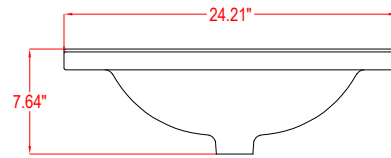

# Bathroom Cabinet

Unit

inch

Model

V5020

Cabinet: 20.39"x15.67"x34.49" inch

Handle: 6.77" inch

# Bathroom Cabinet

Unit

inch

Model

V5024

Cabinet: 24.2"x18.3"x34.5" inch

Handle: 6.77" inch

# Bathroom Cabinet

Unit

inch

Model

V5024

Cabinet: 29.9"x18.3"x34.5" inch

Handle: 6.77" inch

# Bathroom Cabinet

Unit

inch

Model

V5036

Cabinet: 35.98"x22"x37.9" inch

Handle: 6.77" inch