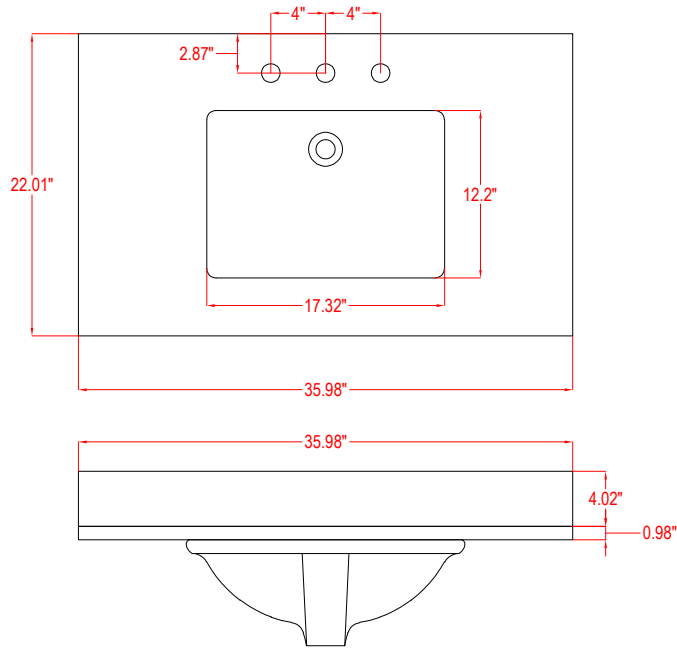

# Bathroom Cabinet

Unit

inch

Model

V5024

Cabinet: 24.2"x18.3"x34.5" inch

Handle: 6.77" inch

# Bathroom Cabinet

Unit

inch

Model

V5024

Cabinet: 29.9"x18.3"x34.5" inch

Handle: 6.77" inch

# Bathroom Cabinet

Unit

inch

Model

V5036

Cabinet: 35.98"x22"x37.9" inch

Handle: 6.77" inch

# Bathroom Cabinet

Unit

inch

Model

V5054

Cabinet: 53.98"x22"x37.9" inch

Handle: 6.77" inch; 1.97" inch