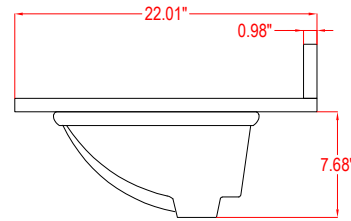

# Bathroom Cabinet

Unit

inch

Model

V5024

Cabinet: 29.9"x18.3"x34.5" inch

Handle: 6.77" inch

# Bathroom Cabinet

Unit

inch

Model

V5036

Cabinet: 35.98"x22"x37.9" inch

Handle: 6.77" inch

# Bathroom Cabinet

Unit

inch

Model

V5054

Cabinet: 53.98"x22"x37.9" inch

Handle: 6.77" inch; 1.97" inch

# Bathroom Cabinet

Unit

inch

Model

V5060S

Cabinet: 60"x22"x37.9" inch

Handle: 6.77" inch; 1.97" inch