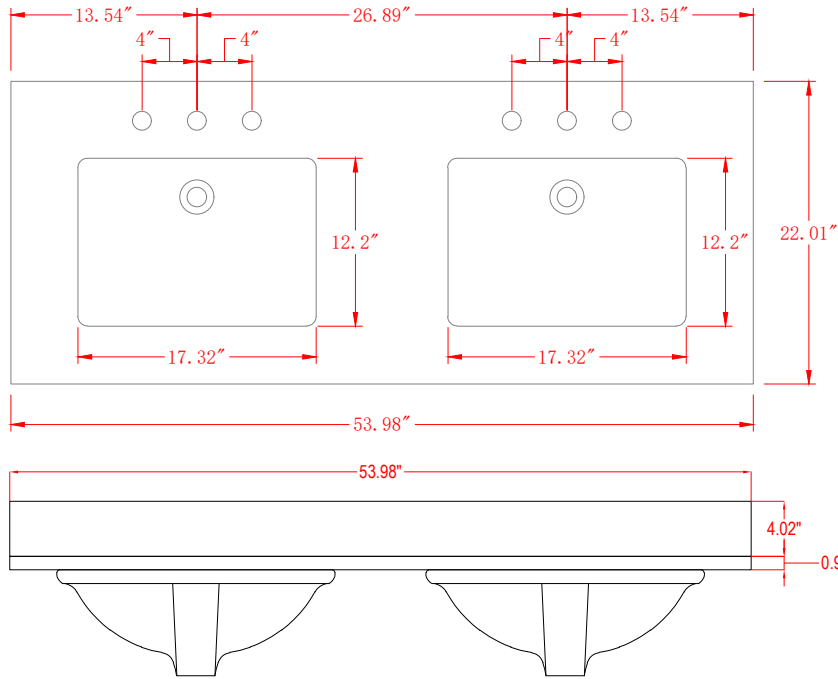

# Bathroom Cabinet

Unit

inch

Model

V5024

Cabinet: 29.9"x18.3"x34.5" inch

Handle: 6.77" inch

# Bathroom Cabinet

Unit

inch

Model

V5036

Cabinet: 35.98"x22"x37.9" inch

Handle: 6.77" inch

# Bathroom Cabinet

Unit

inch

Model

V5054

Cabinet: 53.98"x22"x37.9" inch

Handle: 6.77" inch; 1.97" inch

# Bathroom Cabinet

Unit

inch

Model

V5060S

Cabinet: 60"x22"x37.9" inch

Handle: 6.77" inch; 1.97" inch