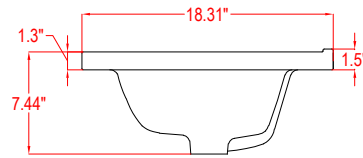

# Bathroom Cabinet

Unit

inch

Model

V5020

Cabinet: 20.39"x15.67"x34.49" inch

Handle: 6.77" inch

# Bathroom Cabinet

Unit

inch

Model

V5024

Cabinet: 24.2"x18.3"x34.5" inch

Handle: 6.77" inch

# Bathroom Cabinet

Unit

inch

Model

V5024

Cabinet: 29.9"x18.3"x34.5" inch

Handle: 6.77" inch

# Bathroom Cabinet

Unit

inch

Model

V5036

Cabinet: 35.98"x22"x37.9" inch

Handle: 6.77" inch