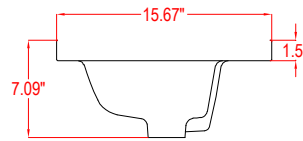

# Bathroom Cabinet

Unit

inch

Model

V5020

Cabinet: 20.39"x15.67"x34.49" inch

Handle: 6.77" inch

# Bathroom Cabinet

Unit

inch

Model

V5024

Cabinet: 24.2"x18.3"x34.5" inch

Handle: 6.77" inch

# Bathroom Cabinet

Unit

inch

Model

V5024

Cabinet: 29.9"x18.3"x34.5" inch

Handle: 6.77" inch

# Bathroom Cabinet

Unit

inch

Model

V5036

Cabinet: 35.98"x22"x37.9" inch

Handle: 6.77" inch