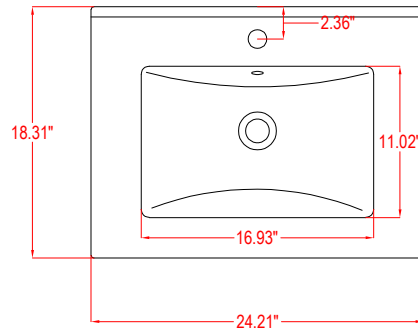

# Bathroom Cabinet

Unit

inch

Model

V5020

Cabinet: 20.39"x15.67"x34.49" inch

Handle: 6.77" inch

# Bathroom Cabinet

Unit

inch

Model

V5024

Cabinet: 24.2"x18.3"x34.5" inch

Handle: 6.77" inch

# Bathroom Cabinet

Unit

inch

Model

V5024

Cabinet: 29.9"x18.3"x34.5" inch

Handle: 6.77" inch

# Bathroom Cabinet

Unit

inch

Model

V5036

Cabinet: 35.98"x22"x37.9" inch

Handle: 6.77" inch