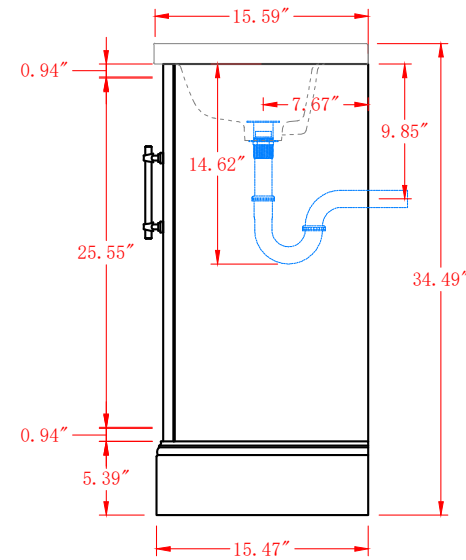

# Bathroom Cabinet

Unit

inch

Model

V5020

Cabinet: 20.39"x15.67"x34.49" inch

Handle: 6.77" inch

# Bathroom Cabinet

Unit

inch

Model

V5024

Cabinet: 24.2"x18.3"x34.5" inch

Handle: 6.77" inch

# Bathroom Cabinet

Unit

inch

Model

V5024

Cabinet: 29.9"x18.3"x34.5" inch

Handle: 6.77" inch

# Bathroom Cabinet

Unit

inch

Model

V5036

Cabinet: 35.98"x22"x37.9" inch

Handle: 6.77" inch