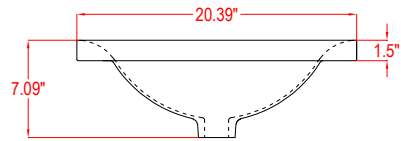

# Bathroom Cabinet

Unit

inch

Model

V5020

Cabinet: 20.39"x15.67"x34.49" inch

Handle: 6.77" inch

# Bathroom Cabinet

Unit

inch

Model

V5024

Cabinet: 24.2"x18.3"x34.5" inch

Handle: 6.77" inch

# Bathroom Cabinet

Unit

inch

Model

V5024

Cabinet: 29.9"x18.3"x34.5" inch

Handle: 6.77" inch

# Bathroom Cabinet

Unit

inch

Model

V5036

Cabinet: 35.98"x22"x37.9" inch

Handle: 6.77" inch