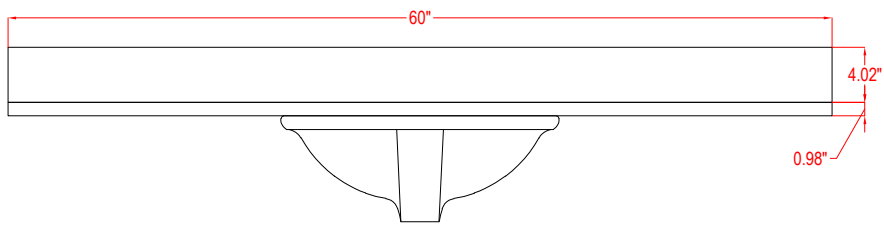

# Bathroom Cabinet

Unit

inch

Model

V5060S

Cabinet: 60"x22"x37.9" inch

Handle: 6.77" inch; 1.97" inch

# Bathroom Cabinet

Unit

inch

Model

V5060D

Cabinet: 60"x22"x37.9" inch

Handle: 6.77" inch; 1.97" inch