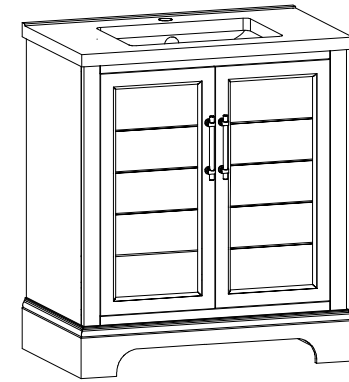

# Bathroom Cabinet

Unit

inch

Model

V5024

Cabinet: 24.2"x18.3"x34.5" inch

Handle: 6.77" inch

# Bathroom Cabinet

Unit

inch

Model

V5024

Cabinet: 29.9"x18.3"x34.5" inch

Handle: 6.77" inch

# Bathroom Cabinet

Unit

inch

Model

V5036

Cabinet: 35.98"x22"x37.9" inch

Handle: 6.77" inch

# Bathroom Cabinet

Unit

inch

Model

V5054

Cabinet: 53.98"x22"x37.9" inch

Handle: 6.77" inch; 1.97" inch