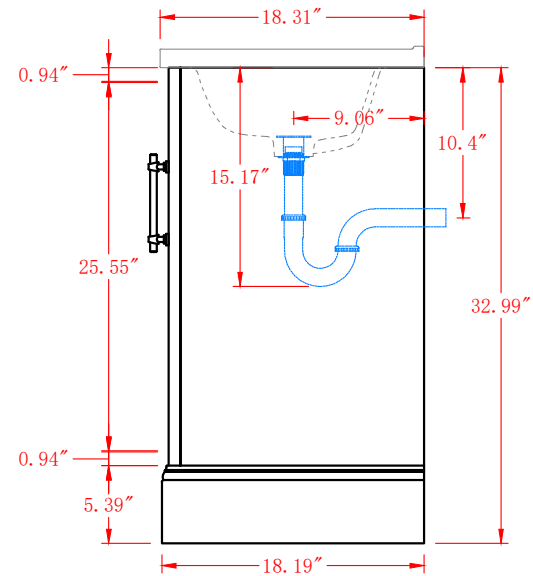

# Bathroom Cabinet

Unit

inch

Model

V5024

Cabinet: 24.2"x18.3"x34.5" inch

Handle: 6.77" inch

# Bathroom Cabinet

Unit

inch

Model

V5024

Cabinet: 29.9"x18.3"x34.5" inch

Handle: 6.77" inch

# Bathroom Cabinet

Unit

inch

Model

V5036

Cabinet: 35.98"x22"x37.9" inch

Handle: 6.77" inch

# Bathroom Cabinet

Unit

inch

Model

V5054

Cabinet: 53.98"x22"x37.9" inch

Handle: 6.77" inch; 1.97" inch