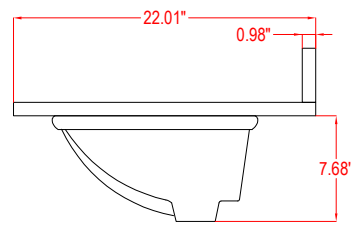

# Bathroom Cabinet

Unit

inch

Model

V5036

Cabinet: 35.98"x22"x37.9" inch

Handle: 6.77" inch

# Bathroom Cabinet

Unit

inch

Model

V5054

Cabinet: 53.98"x22"x37.9" inch

Handle: 6.77" inch; 1.97" inch

# Bathroom Cabinet

Unit

inch

Model

V5060S

Cabinet: 60"x22"x37.9" inch

Handle: 6.77" inch; 1.97" inch

# Bathroom Cabinet

Unit

inch

Model

V5060D

Cabinet: 60"x22"x37.9" inch

Handle: 6.77" inch; 1.97" inch