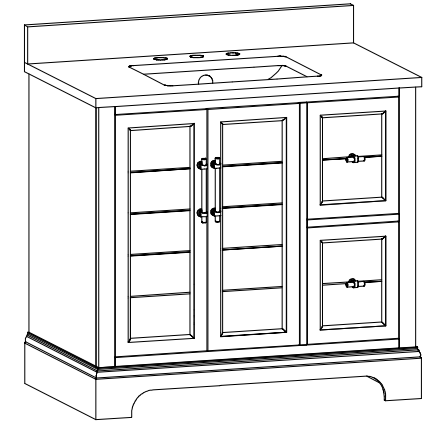

# Bathroom Cabinet

Unit

inch

Model

V5024

Cabinet: 24.2"x18.3"x34.5" inch

Handle: 6.77" inch

# Bathroom Cabinet

Unit

inch

Model

V5024

Cabinet: 29.9"x18.3"x34.5" inch

Handle: 6.77" inch

# Bathroom Cabinet

Unit

inch

Model

V5036

Cabinet: 35.98"x22"x37.9" inch

Handle: 6.77" inch

# Bathroom Cabinet

Unit

inch

Model

V5054

Cabinet: 53.98"x22"x37.9" inch

Handle: 6.77" inch; 1.97" inch