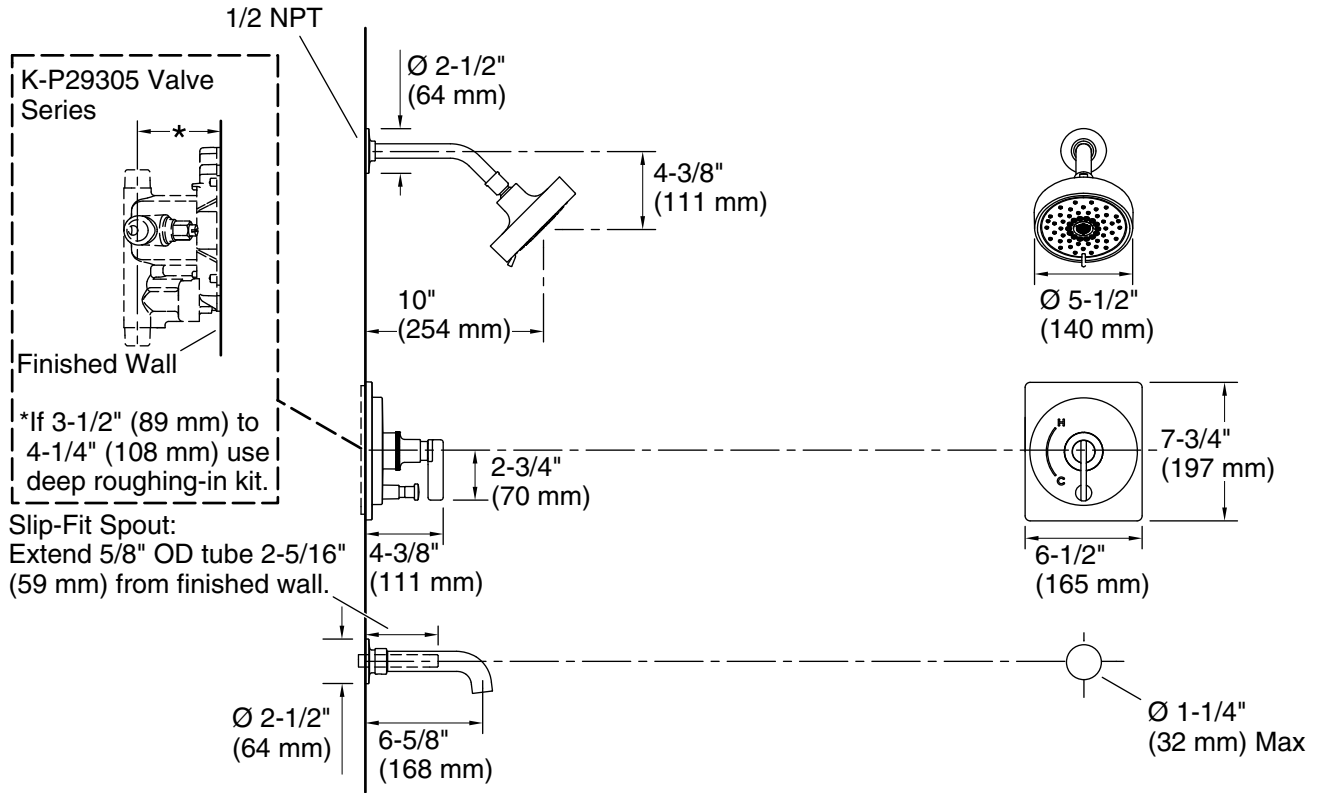

Technical Information

All product dimensions are nominal.

Drain included: No

Showerhead/Body Spray:

Rated maximum flow: 2.5 gal/min (9.5 l/min)

Pressure: 60 psi (4.1 bar)

Notes

Install this product according to the installation instructions.