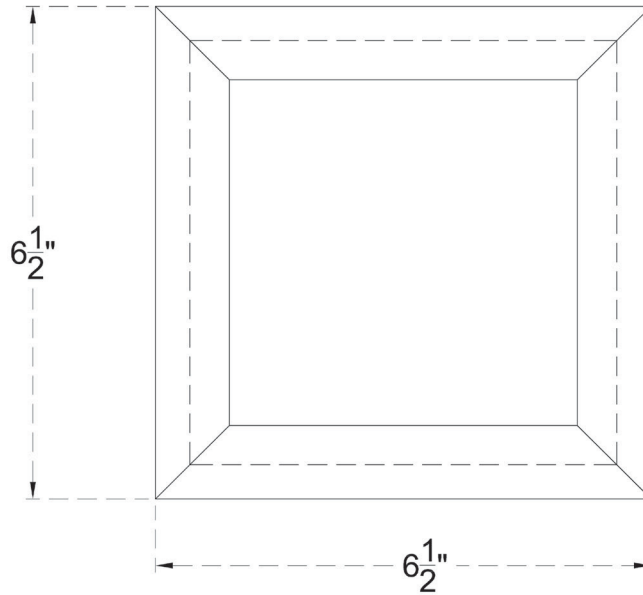

# ITEM NUMBER: NPT07X07F

ENDURATHANE 500 SERIES FLAT POST TOP  
FOR 5 1/2" NEWEL POST: 6 1/2"W X 1 1/2"H

TOP PROFILE

FRONT PROFILE

ISOMETRIC

EKENA MILLWORK  
2300 WEST MAIN ST.  
CLARKSVILLE, TX 75426  
TOLL FREE: 866-607-0453  
WWW.EKENAMILLWORK.COM