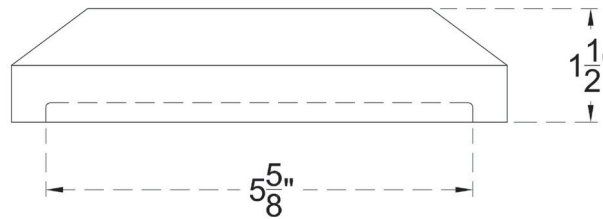

# ITEM NUMBER: NPT07X07F

ENDURATHANE 500 SERIES FLAT POST TOP  
FOR 5 1/2" NEWEL POST: 6 1/2"W X 1 1/2"H

TOP PROFILE

FRONT PROFILE

ISOMETRIC

EKENA MILLWORK  
2300 WEST MAIN ST.  
CLARKSVILLE, TX 75426  
TOLL FREE: 866-607-0453  
WWW.EKENAMILLWORK.COM