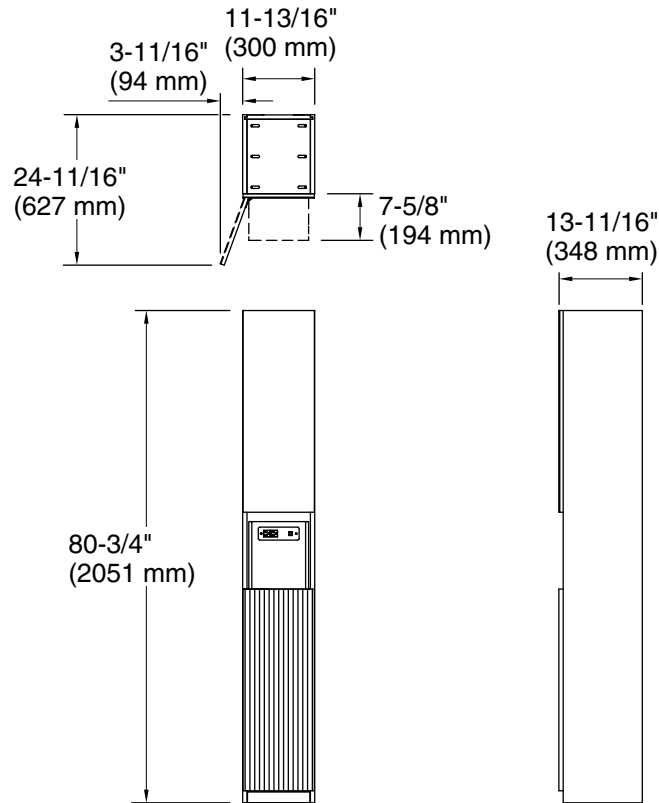

Required Electrical Service

One circuit required, protected with Class A Ground-Fault Circuit-Interrupter (GFCI). Outside North America, this device may be known as a Residual Current Device (RCD).

Outlet: 240 V

Technical Information

All product dimensions are nominal.

Notes

Install this product according to the installation guide.