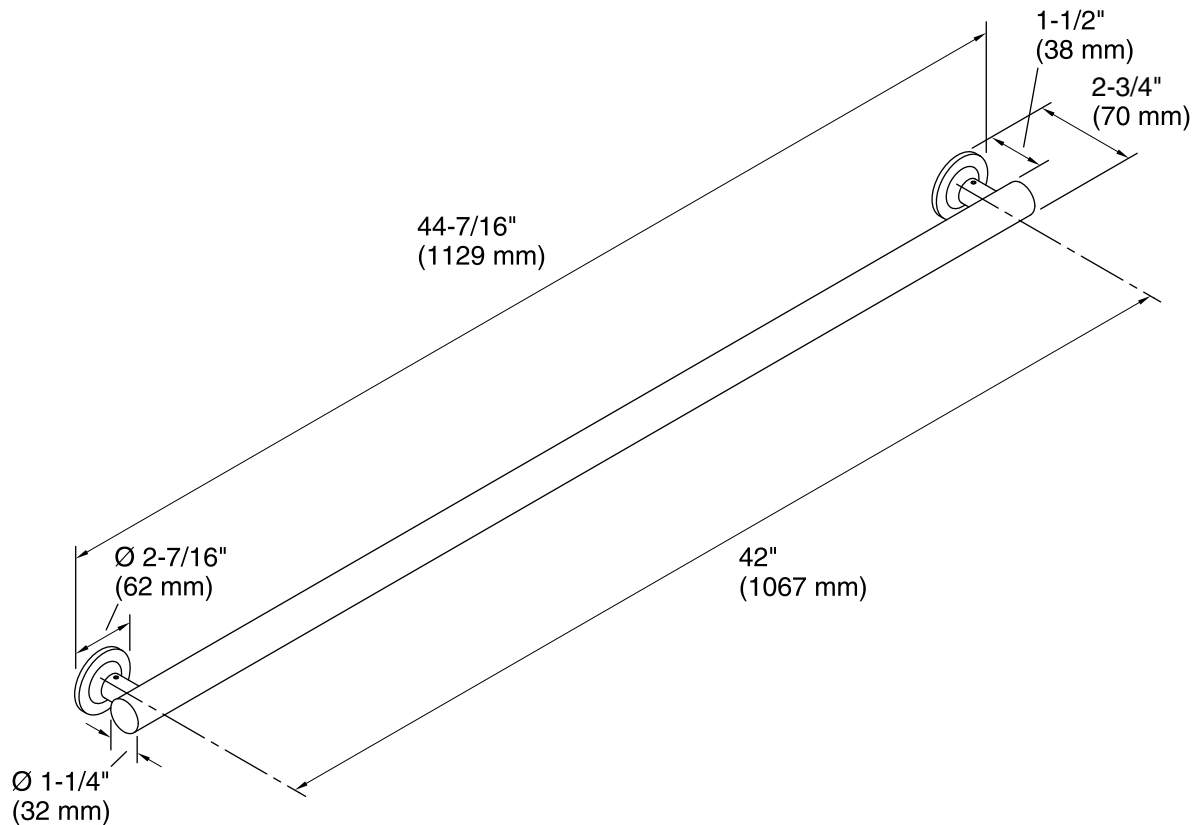

### Features

- KOHLER finishes resist corrosion and tarnish.
- 42- inch bar.
- Contemporary styling matches any decor.
- Coordinates with other products in the Purist® collection.
- ADA compliant when installed per ADA guidelines.
- 44-7/16" (1129 mm) x 2-3/4" (70 mm) x 2-7/16" (62 mm)

## Technical Information

All product dimensions are nominal.