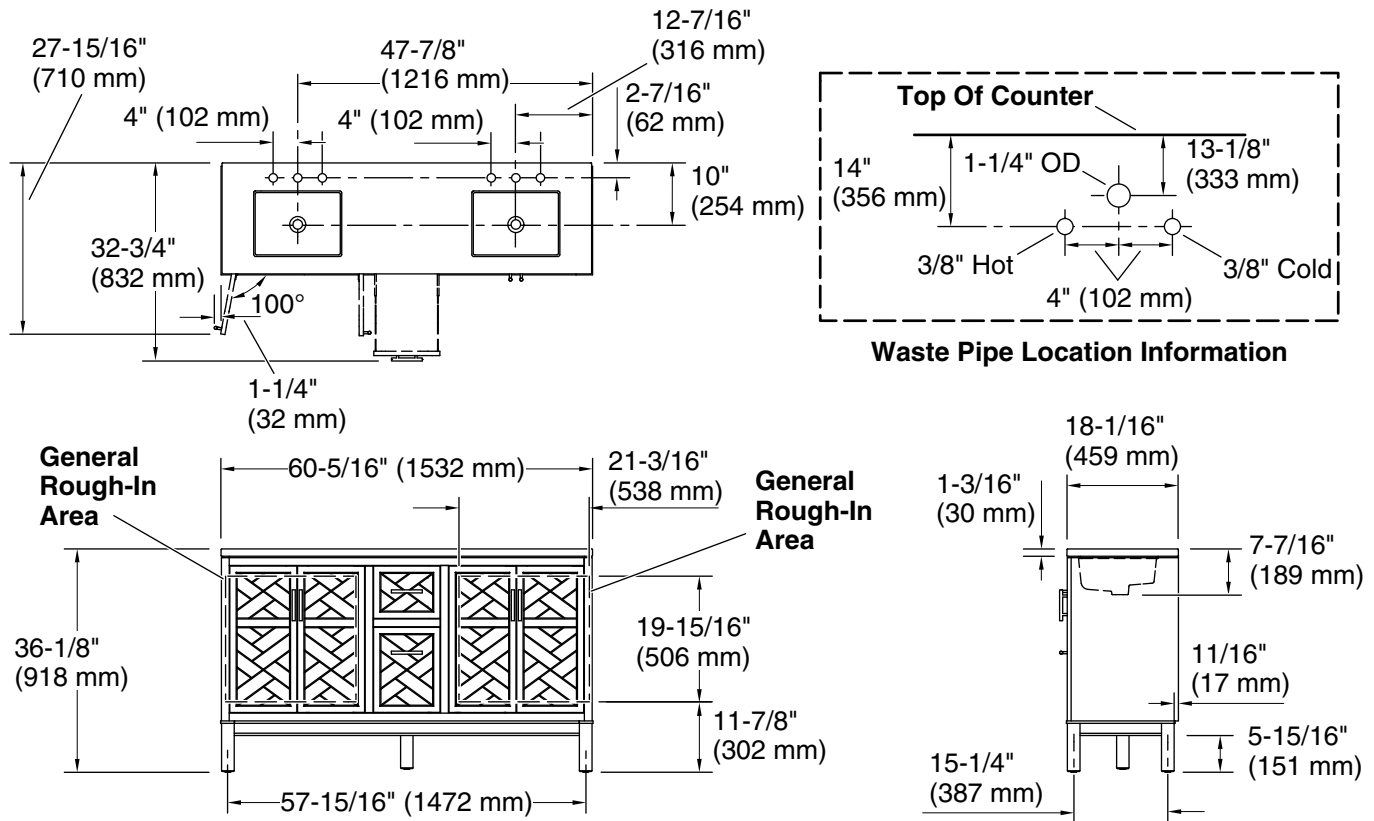

Technical Information

All product dimensions are nominal.

Notes

Install this product according to the installation instructions.