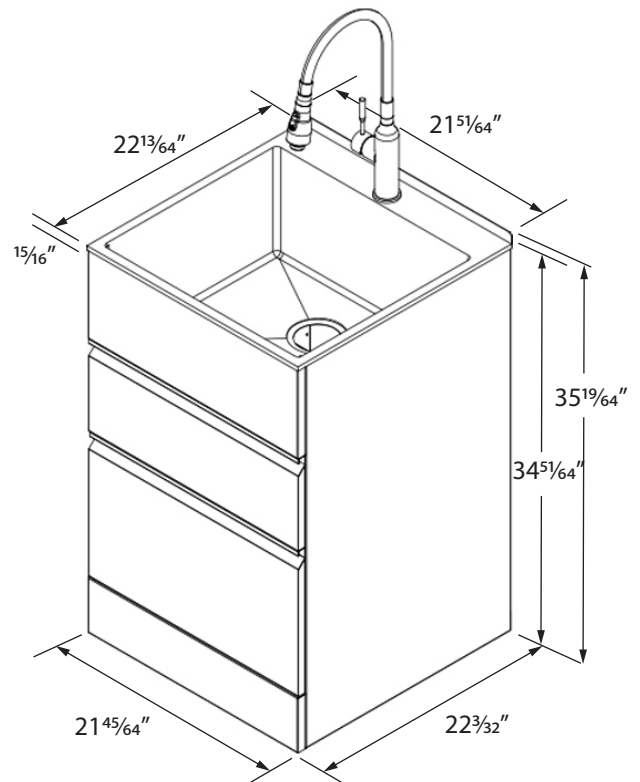

LAUNDRY SINK CABINET

Black Metal Laundry Cabinet / Stainless Steel Sink / Black High Arc Faucet

TC2D-2222-BB

FEATURES:

- Includes: pre-assembled 2 drawer metal cabinet with hardware, stainless steel sink, strainer, and faucet.
- High quality Dupont gloss black powder coating.
- Concealed finger pull handle with soft close side mounted drawer slides with silent rails.
- Modern style.
- Single bowl with one faucet hole and one drain hole.
- Extra deep bowl: 9" deep stainless steel sink.
- Faucet with dual spray head, 360° swivel, flex-neck, black silicone hose, garden hose adapter.
- U-shape design for drawer to provide clearance for drain pipe
- The cabinet top drawer maximum draw loading is 33 lbs. evenly distributed.
- The cabinet bottom drawer maximum draw loading is 55 lbs. evenly distributed.
- UV resistant suitable for indoor or outdoor use.
- Adjustable feet included.
- Easy to clean.
- Limited lifetime warranty.

Specified Model

Model No.				
COMPLETE LAUNDRY CABINET KIT				
<input type="checkbox"/>	TC2D-2222-BB	Laundry Cabinet, Sink Top and Faucet		
		Width	Depth	Height
	Laundry Cabinet	21 ⁴⁵ / ₆₄ "	22 ³ / ₃₂ "	34 ⁵ / ₆₄ "
	Stainless Steel Sink	21 ⁵ / ₆₄ "	21 ⁵ / ₆₄ "	8 ¹ / ₂ "
	Faucet	10"		15"