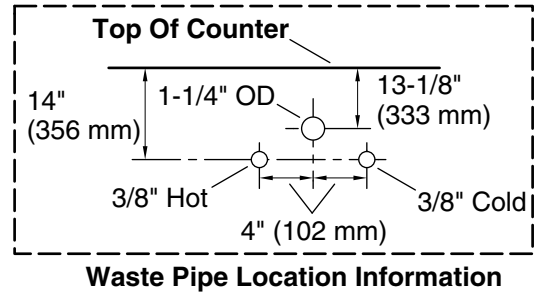

Technical Information

All product dimensions are nominal.

Notes

Install this product according to the installation instructions.