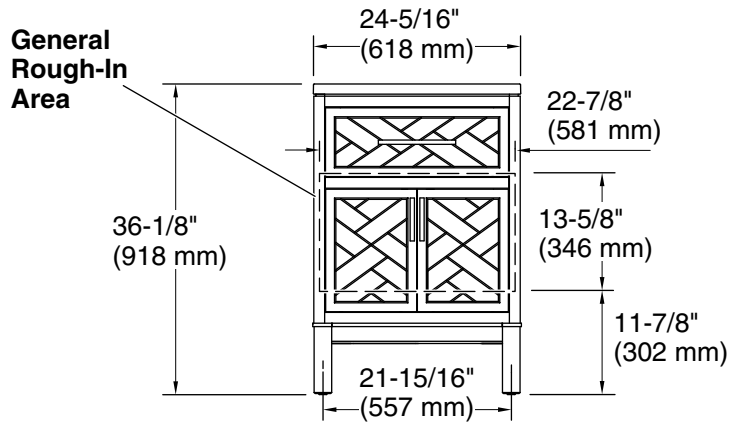

Technical Information

All product dimensions are nominal.

Notes

Install this product according to the installation instructions.