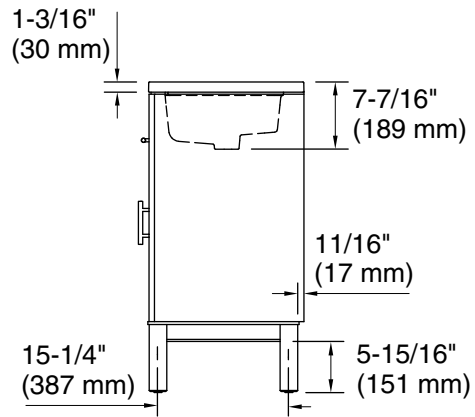

Technical Information

All product dimensions are nominal.

Notes

Install this product according to the installation instructions.