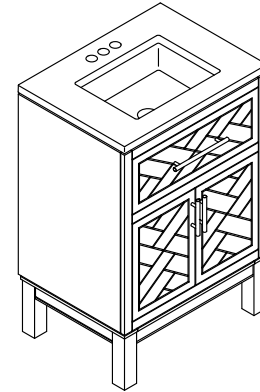

Features

- Set includes cabinet, precut quartz vanity top, sink, legs, and cabinet hardware
- 4" (102 mm) centerset faucet holes
- Three-way adjustable slow-close door hinges for easy cabinet access
- Full-extension 12-3/4" (325 mm) drawer with soft-close side-mount slides
- 17-5/16" (439 mm) cabinet interior provides ample storage space
- Finish-matched cabinet interior offers generous clearance for plumbing
- Customize your storage with optional accessories such as floor liners, drawer organizers, and perfectly sized containers (sold separately)
- Faucet sold separately

Material

- Quartz vanity top adds beauty and long-lasting durability
- Solid wood and moisture-resistant MDF
- Painted exterior
- Quartz vanity top
- Vitreous china sink
- Premium metal hardware for durability and reliability
- KOHLER finishes resist corrosion and tarnishing

Installation

- Easy installation – no special tools required
- Separate vanity top makes for simplified installation

Recommended Products/Accessories

- K-25814 4" x 24" quartz backsplash
- K-33585 Drawer organizer set
- K-33586 Drawer organizer with lid
- K-33587 Divided drawer organizer
- K-33588 Makeup display tray and organizer
- K-27933 Drawer appliance organizer
- K-29747 Protective floor liner for 24" cabinet

Optional Products/Accessories

- K-25819 4" x 17.25" quartz side splash
- K-33533-ASB 24" x 28" wall cabinet
- K-33534 Cabinet knob

Codes/Standards

EPA TSCA Title VI/CARB P2

KOHLER® One-Year Limited Warranty

See website for detailed warranty information.

Available Colors/Finishes

Color tiles intended for reference only.

Color	Code	Description

	0	White
	AGA