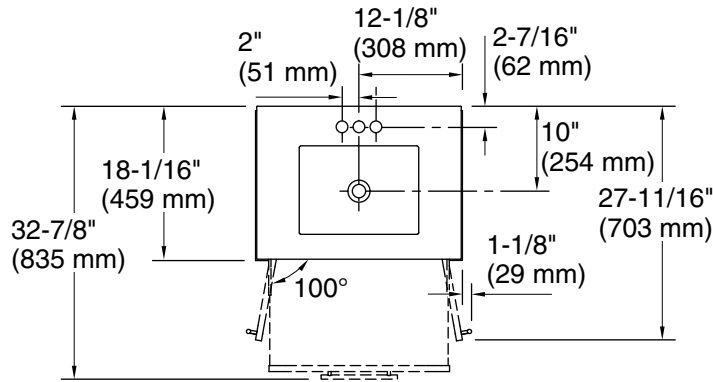

Technical Information

All product dimensions are nominal.

Notes

Install this product according to the installation instructions.