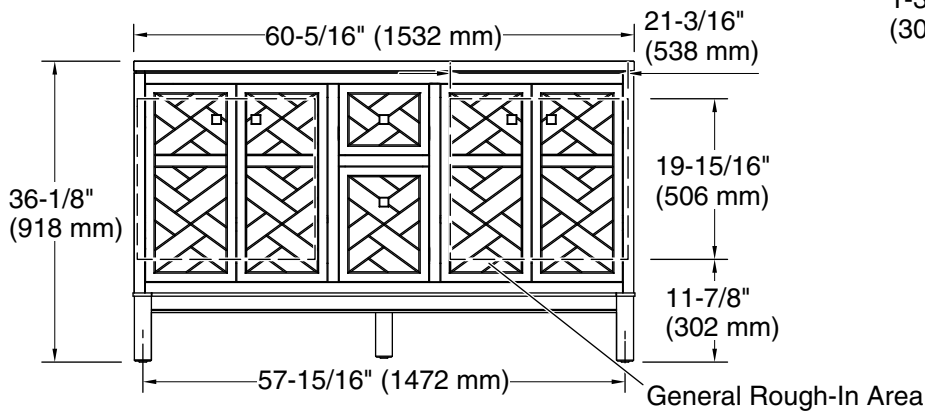

### Features

- Set includes cabinet, precut quartz vanity top, sinks, legs, and hardware in standard finish.
- Two full-extension 12¾" (325 mm) drawers with soft-close side-mount slides.
- Two 18" (457 mm) cabinet interior spaces provide ample storage.
- Three-way adjustable soft-close door hinges with 100° opening capability for easy cabinet access.
- Finish-matched cabinet interior offers generous clearance for plumbing.
- Quartz vanity top adds beauty and long-lasting durability.
- Customize your storage with optional accessories such as floor liners, drawer organizers, and perfectly sized containers (sold separately).
- Coordinates with K-33534 upgraded hardware finishes, K-25818 quartz backsplash, and K-25819 quartz side splash (sold separately)

### Technical Information

All product dimensions are nominal.