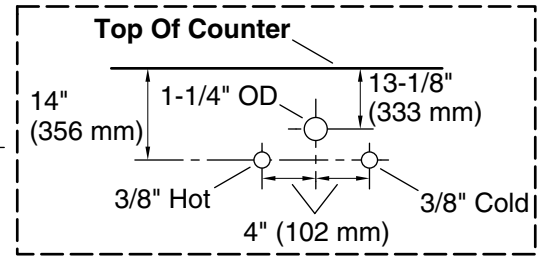

Waste Pipe Location Information