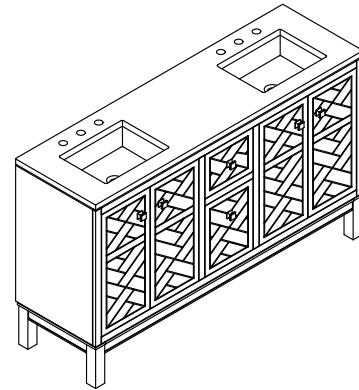

Features

- Set includes cabinet, precut quartz vanity top, sinks, legs, and hardware in standard finish.
- Two full-extension 12¾" (325 mm) drawers with soft-close side-mount slides.
- Two 18" (457 mm) cabinet interior spaces provide ample storage.
- Three-way adjustable soft-close door hinges with 100° opening capability for easy cabinet access.
- Finish-matched cabinet interior offers generous clearance for plumbing.
- Quartz vanity top adds beauty and long-lasting durability.
- Customize your storage with optional accessories such as floor liners, drawer organizers, and perfectly sized containers (sold separately).
- Coordinates with K-33534 upgraded hardware finishes, K-25818 quartz backsplash, and K-25819 quartz side splash (sold separately)

Material

- Solid wood and moisture-resistant MDF.
- Painted exterior.

Installation

- Easy installation – no special tools required.
- Separate vanity top makes for simplified installation.

Recommended Products/Accessories

K-25818 4" x 60" quartz backsplash
K-33585
K-33586
K-33587
K-33588
K-27933
K-27937

Optional Products/Accessories

K-25819 4" x 18" quartz side splash
K-33533-ASB 28" x 24" wall cabinet
K-33534 cabinet knob

Codes/Standards

ASME A112.19.2/CSA B45.1
EPA TSCA Title VI
CARB P2

KOHLER® One-Year Limited Warranty

See website for detailed warranty information.