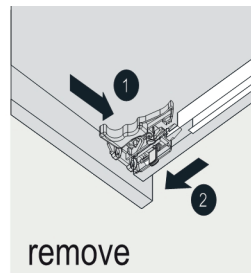

VIVA

MODLE NO : EVVN144-57BW

- Please check your product packaging to make Sure the included accessories are in the "list of standard accessories".if any parts are missing, please contact your local dealer immediately
- Do not allow any sharp objects to come in contact with the cabinet,as it will scratch the surface
- Continuous and prolonged exposure to direct sunlight may cause discoloration to the wood.
- Continuous and prolonged exposure to direct sunlight may cause discoloration to the wood.
- Please avoid using cleaning products that contain bleach or ammonia.
- Wood surface should only be cleaned with wood care products such as soapy water or furniture polish.