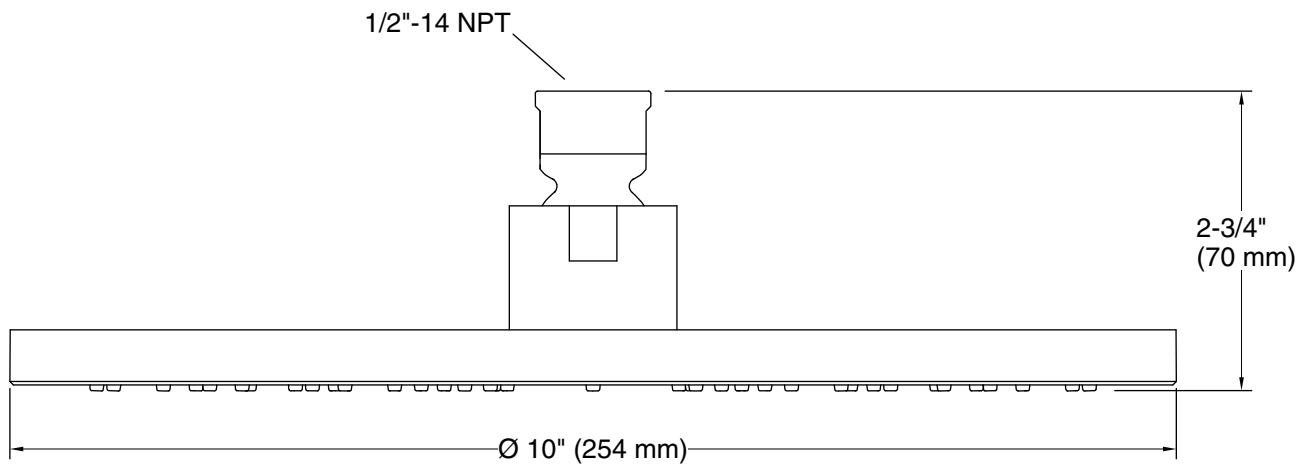

**Technical Information**

All product dimensions are nominal.

**Showerhead/Body Spray:**

Rated maximum flow: 2.5 gal/min (9.5 l/min)

**Notes**

Install this product according to the installation instructions.