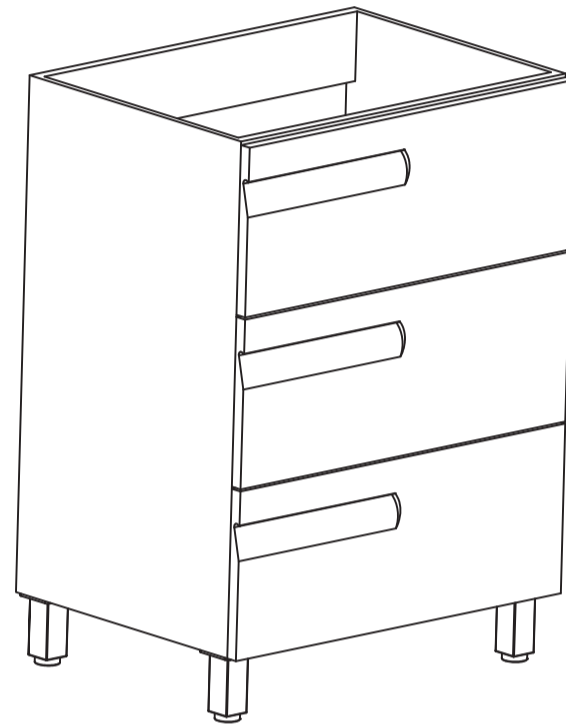

VIVA

MODLE NO : EVVN23-24BW-FS

- Please check your product packaging to make Sure the included accessories are in the "list of standard accessories".if any parts are missing, please contact your local dealer immediately
- Do not allow any sharp objects to come in contact with the cabinet,as it will scratch the surface
- Continuous and prolonged exposure to direct sunlight may cause discoloration to the wood.
- Continuous and prolonged exposure to direct sunlight may cause discoloration to the wood.
- Please avoid using cleaning products that contain bleach or ammonia.
- Wood surface should only be cleaned with wood care products such as soapy water or furniture polish.