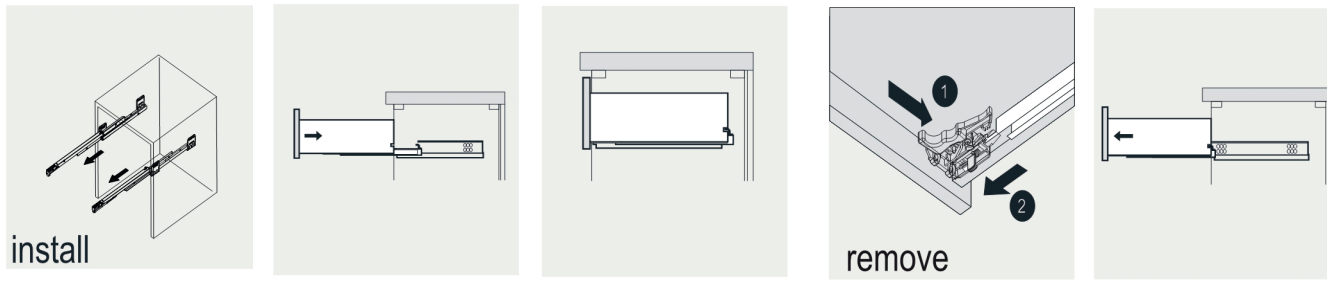

VIVA

MODLE NO : EVVN23-24BW-FS

- Please check your product packaging to make Sure the included accessories are in the "list of standard accessories".if any parts are missing, please contact your local dealer immediately
- Do not allow any sharp objects to come in contact with the cabinet,as it will scratch the surface
- Continuous and prolonged exposure to direct sunlight may cause discoloration to the wood.
- Continuous and prolonged exposure to direct sunlight may cause discoloration to the wood.
- Please avoid using cleaning products that contain bleach or ammonia.
- Wood surface should only be cleaned with wood care products such as soapy water or furniture polish.

INSTALLATION INSTRUCTIONS