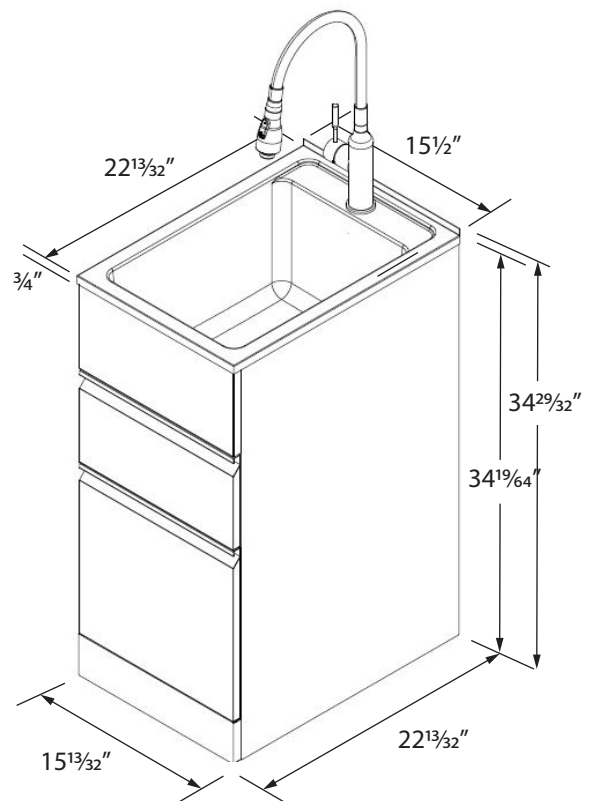

LAUNDRY SINK CABINET

White Metal Laundry Cabinet / Stainless Steel Sink / Grey High Arc Faucet

TC2D-1522-W

FEATURES:

- Includes: pre-assembled 2 drawer metal cabinet with hardware, stainless steel sink, strainer, and faucet
- High quality Dupont gloss white powder coating
- Concealed finger pull handle with soft close side mounted drawer with slides with silent rails
- Modern style
- Single bowl with one faucet hole and one drain hole.
- Extra deep bowl: 10" deep stainless steel sink
- Faucet with dual spray head, 360° swivel, flex-neck, grey silicone hose, garden hose adapter
- U shape design for drawer to provide clearance for drain pipe
- The cabinet top drawer maximum draw loading is 33 lbs. evenly distributed.
- The cabinet bottom drawer maximum draw loading is 55 lbs. evenly distributed.
- UV resistant suitable for indoor or outdoor use
- Adjustable feet included
- Easy to clean
- Limited lifetime warranty

Specified Model

Model No.				
COMPLETE LAUNDRY CABINET KIT				
<input type="checkbox"/>	TC2D-1522-W	Laundry Cabinet, Sink Top and Faucet		
		Width	Depth	Height
	Laundry Cabinet	15 ¹³ / ₃₂ "	22 ¹³ / ₃₂ "	34 ¹⁹ / ₆₄ "
	Stainless Steel Sink	15 ¹ / ₂ "	22 ¹³ / ₃₂ "	10"
	Faucet	10"		15"