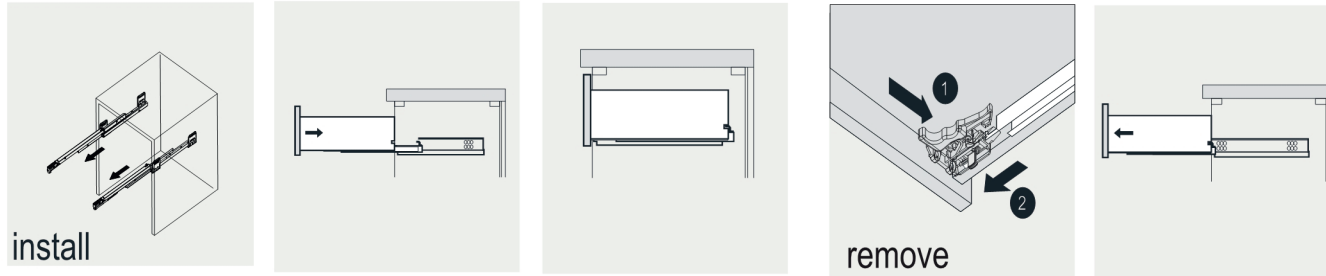

VIVA

MODLE NO :EVVN1500-8-60CGR

- Please check your product packaging to make Sure the included accessories are in the "list of standard accessories".if any parts are missing, please contact your local dealer immediately
- Do not allow any sharp objects to come in contact with the cabinet,as it will scratch the surface
- Continuous and prolonged exposure to direct sunlight may cause discoloration to the wood.
- Continuous and prolonged exposure to direct sunlight may cause discoloration to the wood.
- Please avoid using cleaning products that contain bleach or ammonia.
- Wood surface should only be cleaned with wood care products such as soapy water or furniture polish.

ERECTING TOOL

DRAWER'S ADJUST

INSTALLATION INSTRUCTIONS