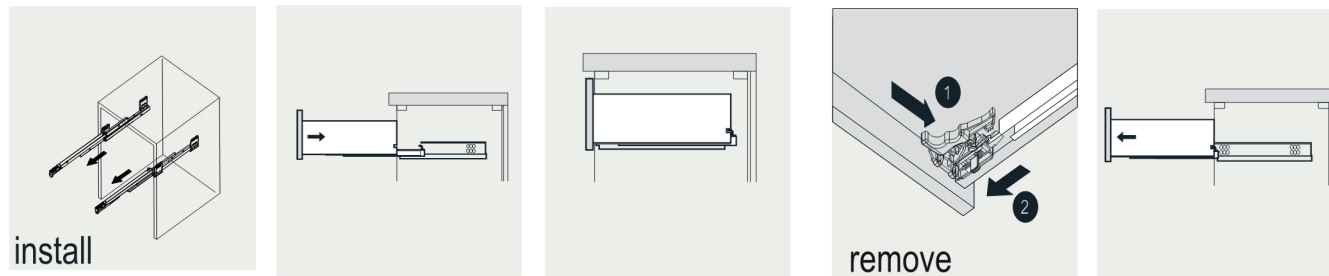

VIVA

MODEL NO : TVN414-30X18ES

- Please check your product packaging to make Sure the included accessories are in the "list of standard accessories".if any parts are missing, please contact your local dealer immediately
- Do not allow any sharp objects to come in contact with the cabinet,as it will scratch the surface
- Continuous and prolonged exposure to direct sunlight may cause discoloration to the wood.
- Continuous and prolonged exposure to direct sunlight may cause discoloration to the wood.
- Please avoid using cleaning products that contain bleach or ammonia.
- Wood surface should only be cleaned with wood care products such as soapy water or furniture polish.

ERECTING TOOL

DRAWER'S ADJUST

INSTALLATION INSTRUCTIONS