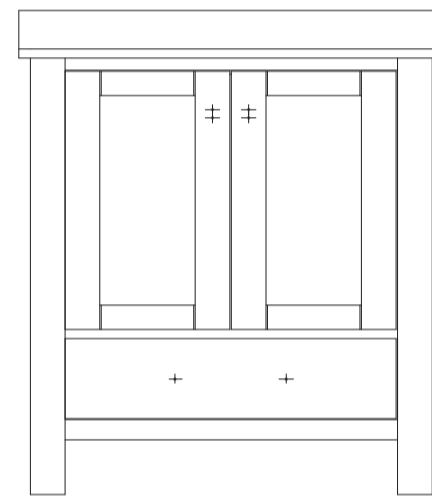

VIVA

MODEL NO : TVN414-30X18ES

- Please check your product packaging to make Sure the included accessories are in the "list of standard accessories".if any parts are missing, please contact your local dealer immediately
- Do not allow any sharp objects to come in contact with the cabinet,as it will scratch the surface
- Continuous and prolonged exposure to direct sunlight may cause discoloration to the wood.
- Continuous and prolonged exposure to direct sunlight may cause discoloration to the wood.
- Please avoid using cleaning products that contain bleach or ammonia.
- Wood surface should only be cleaned with wood care products such as soapy water or furniture polish.