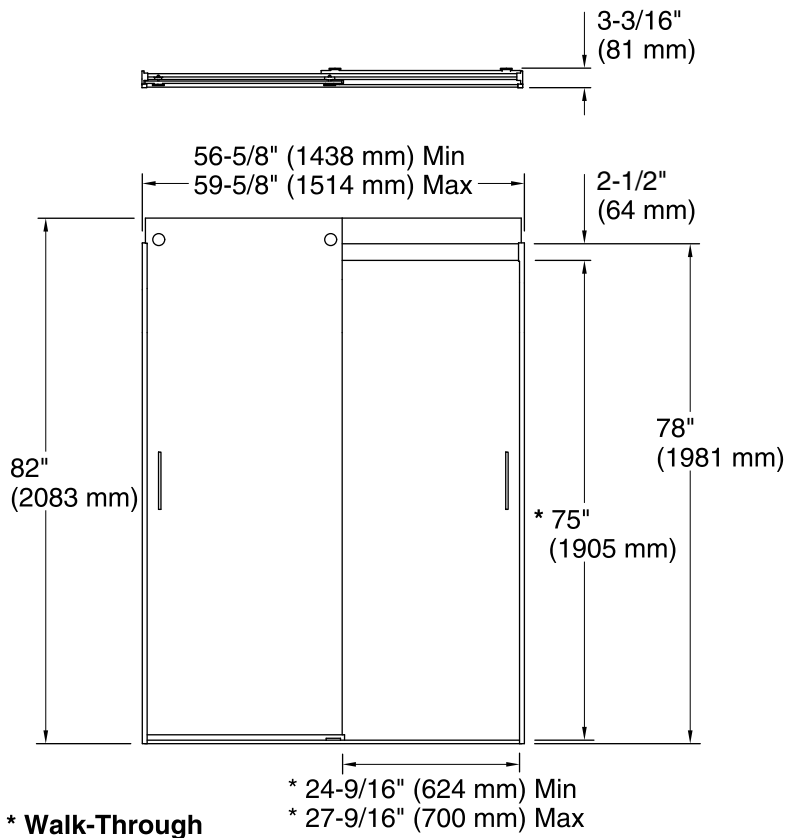

Features

- Frameless design emphasizes glass and creates a sleek, minimalist look.
- Frameless, 5/16" (8 mm) thick Crystal Clear tempered glass door.
- Innovative roller design simplifies installation and provides out-of-plumb adjustability.
- Door tracking system features a hidden, cushioned, center guide for smooth, quiet sliding action.
- Smooth, easy-to-clean wall jambs.
- Vertical blade handles accentuate the contemporary style.
- CleanCoat® technology creates a barrier between the water and glass to help keep your shower door looking new.

	Crystal Clear
--	---------------

Technical Information

All product dimensions are nominal.

Installation type:	For shower base installation
Opening style:	Sliding/Bypass
Opening Width - Min:	56-5/8" (1438 mm)
Opening Width - Max:	59-5/8" (1514 mm)
Walk-through - Min:	24-9/16" (624 mm)
Walk-through - Max:	27-9/16" (700 mm)
Glass thickness:	5/16" (8 mm)
Glass coating:	CleanCoat®

Notes

Install this product according to the installation guide.

The vertical opening should be a minimum of 84-1/2" (2146 mm) to allow for installation clearance.