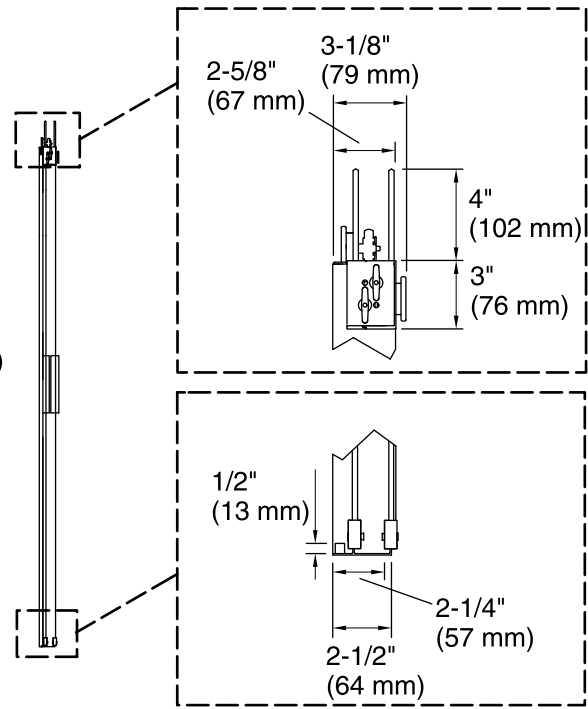

Features

- Frameless design emphasizes glass and creates a sleek, minimalist look.
- Frameless, 5/16" (8 mm) thick Crystal Clear tempered glass door.
- Innovative roller design simplifies installation and provides out-of-plumb adjustability.
- Door tracking system features a hidden, cushioned, center guide for smooth, quiet sliding action.
- Smooth, easy-to-clean wall jambs.
- Vertical blade handles accentuate the contemporary style.
- CleanCoat® technology creates a barrier between the water and glass to help keep your shower door looking new.

	Crystal Clear
--	---------------

Technical Information

All product dimensions are nominal.

Installation type:	For shower base installation
Opening style:	Sliding/Bypass
Opening Width - Min:	56-5/8" (1438 mm)
Opening Width - Max:	59-5/8" (1514 mm)
Walk-through - Min:	24-9/16" (624 mm)
Walk-through - Max:	27-9/16" (700 mm)
Glass thickness:	5/16" (8 mm)
Glass coating:	CleanCoat®

Notes

Install this product according to the installation guide.

The vertical opening should be a minimum of 84-1/2" (2146 mm) to allow for installation clearance.