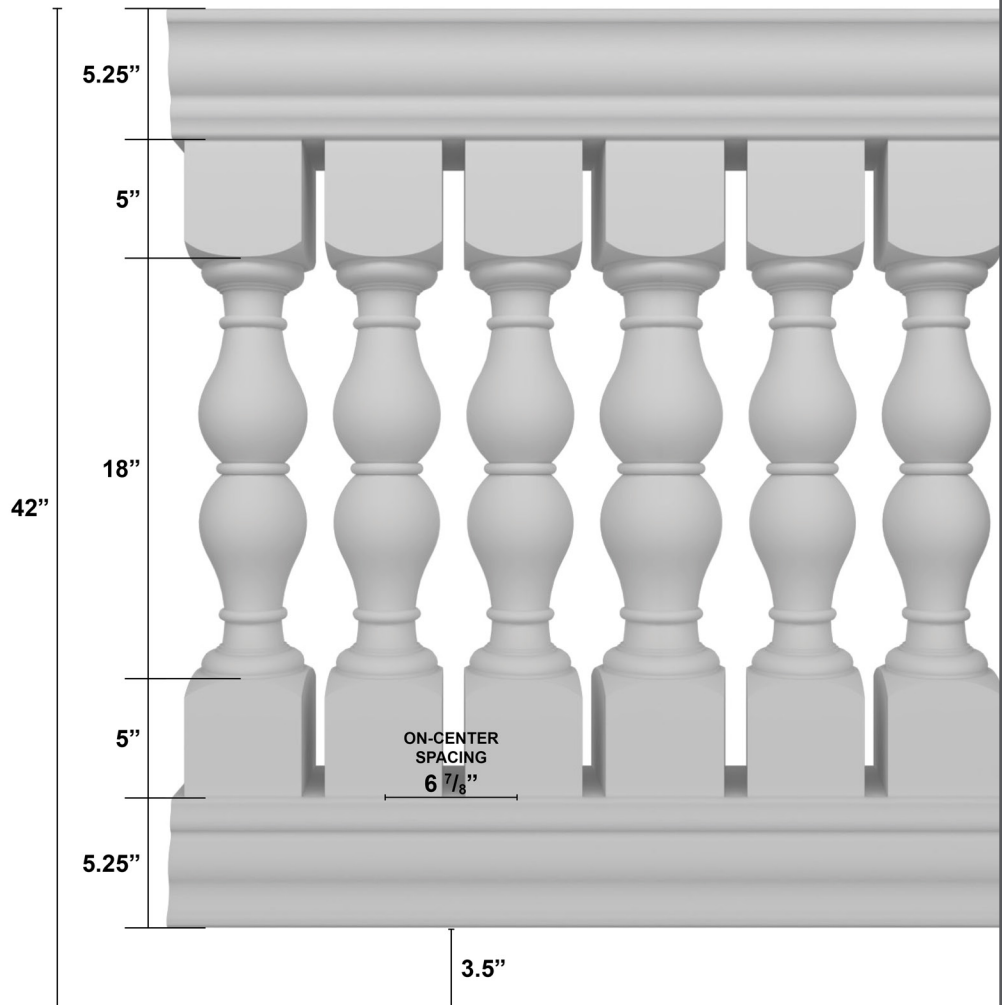

BALUSTRADE RAILING KIT

AVALON

STYLE

STYLE A

PORCH/PATIO GROUND