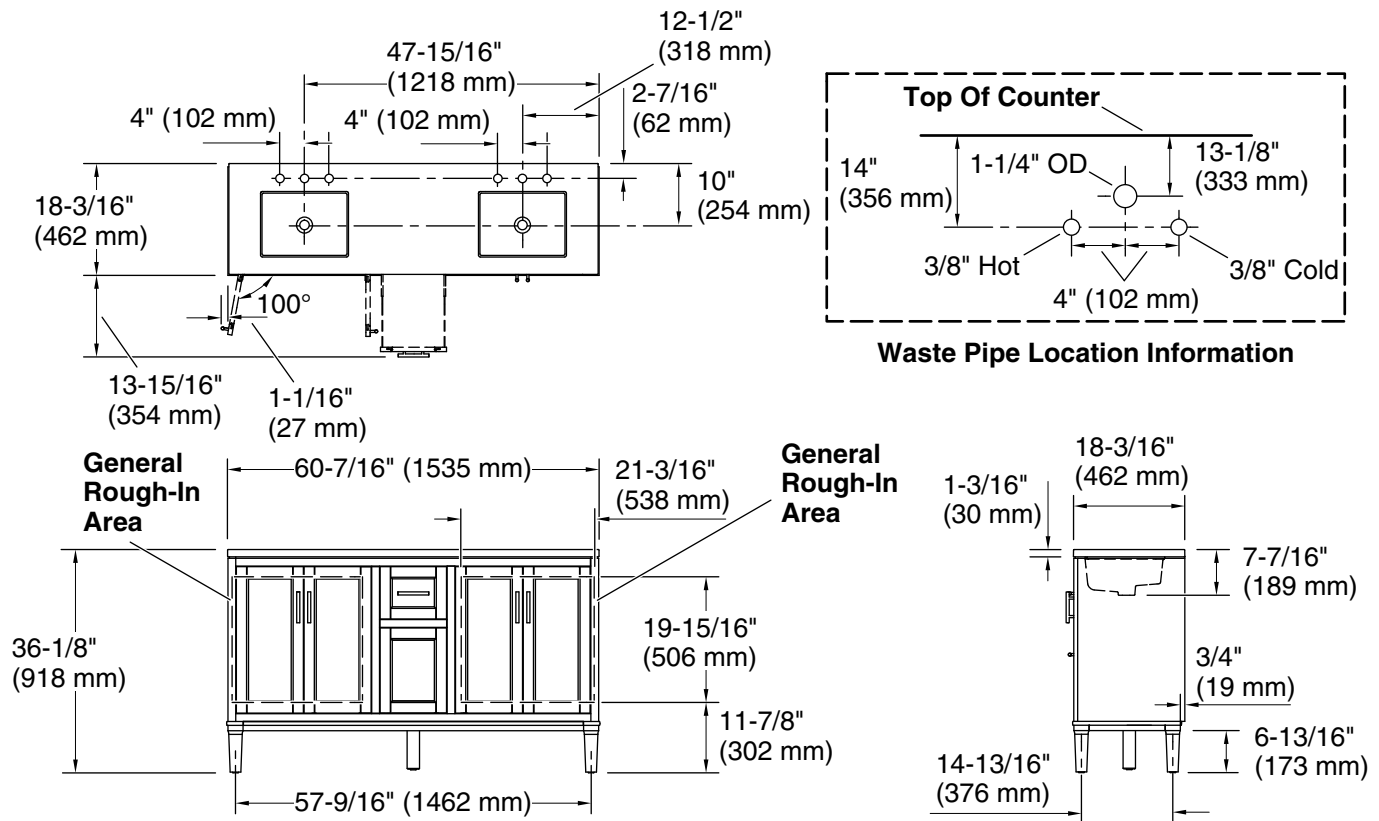

Technical Information

All product dimensions are nominal.

Notes

Install this product according to the installation instructions.