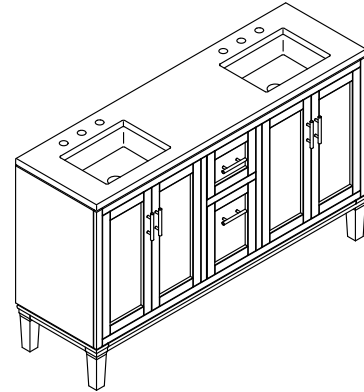

Material

- Quartz vanity top adds beauty and long-lasting durability
- Solid wood and moisture-resistant MDF
- Painted exterior
- Quartz vanity top
- Vitreous china sinks
- Premium metal hardware for durability and reliability
- KOHLER finishes resist corrosion and tarnishing

Installation

- Easy installation – no special tools required
- Separate vanity top makes for simplified installation

Recommended Products/Accessories

- K-25818 4" x 60" quartz backsplash
- K-33585 Drawer organizer set
- K-33586 Drawer organizer with lid
- K-33587 Divided drawer organizer
- K-33588 Makeup display tray and organizer
- K-27933 Drawer appliance organizer
- K-27937 Protective floor liner for 60" cabinet

Optional Products/Accessories

- K-25819 4" x 17.25" quartz side splash
- K-33533-ASB 24" x 28" wall cabinet
- K-33534 Cabinet knob

Codes/Standards

EPA TSCA Title VI/CARB P2

KOHLER® One-Year Limited Warranty

See website for detailed warranty information.

Available Colors/Finishes

Color tiles intended for reference only.

Color	Code	Description

	0	White
	AGA