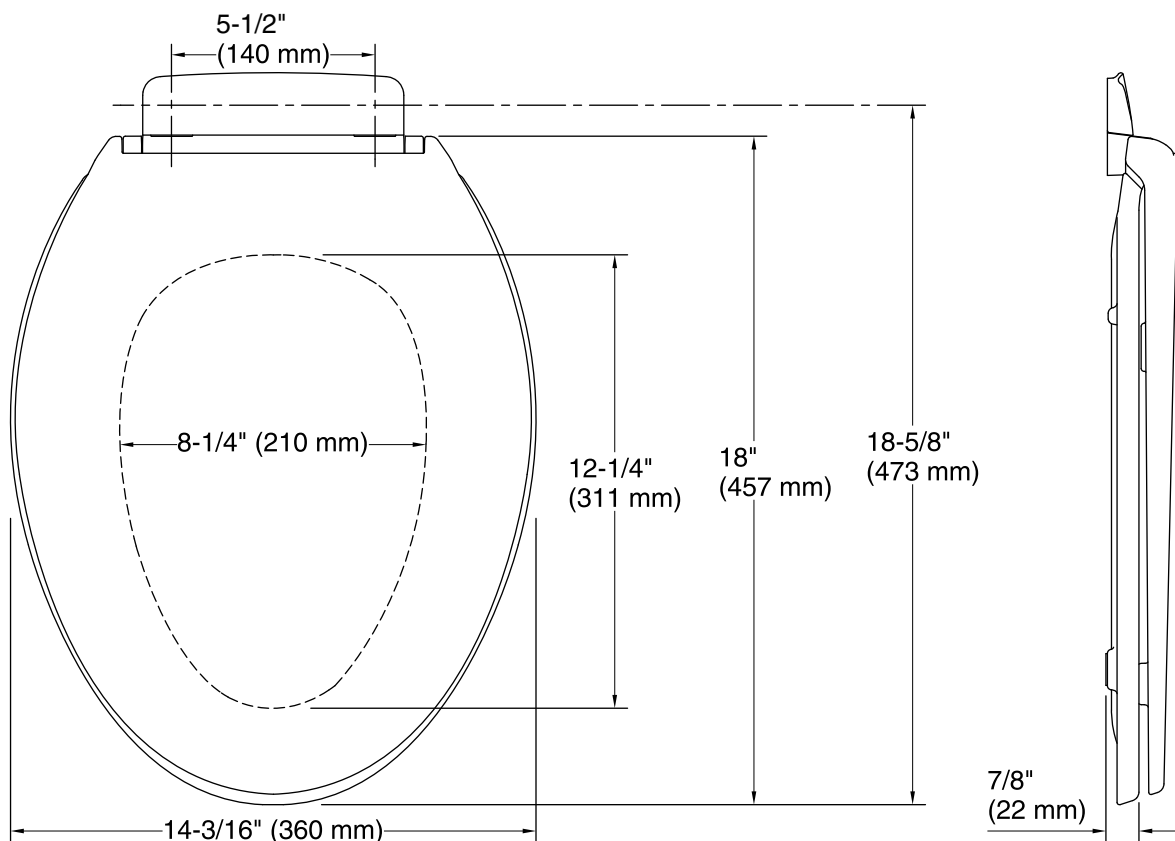

Color Code Description

	0	White
--	---	-------

Technical Information

All product dimensions are nominal.

Seat shape type: Elongated

Seat front type: Closed-front

Seat-mounting holes: 5-1/2" (140 mm)

Notes