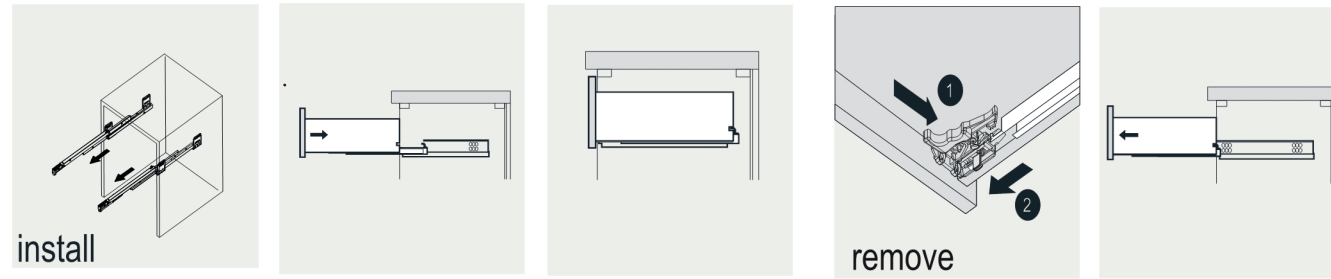

VIVA

MODLE NO : EVVN1900-8-84RSD

- Please check your product packaging to make Sure the included accessories are in the "list of standard accessories".if any parts are missing, please contact your local dealer immediately
- Do not allow any sharp objects to come in contact with the cabinet,as it will scratch the surface
- Continuous and prolonged exposure to direct sunlight may cause discoloration to the wood.
- Continuous and prolonged exposure to direct sunlight may cause discoloration to the wood.
- Please avoid using cleaning products that contain bleach or ammonia.
- Wood surface should only be cleaned with wood care products such as soapy water or furniture polish.

ERECTING TOOL

DRAWER'S ADJUST

INSTALLATION INSTRUCTIONS