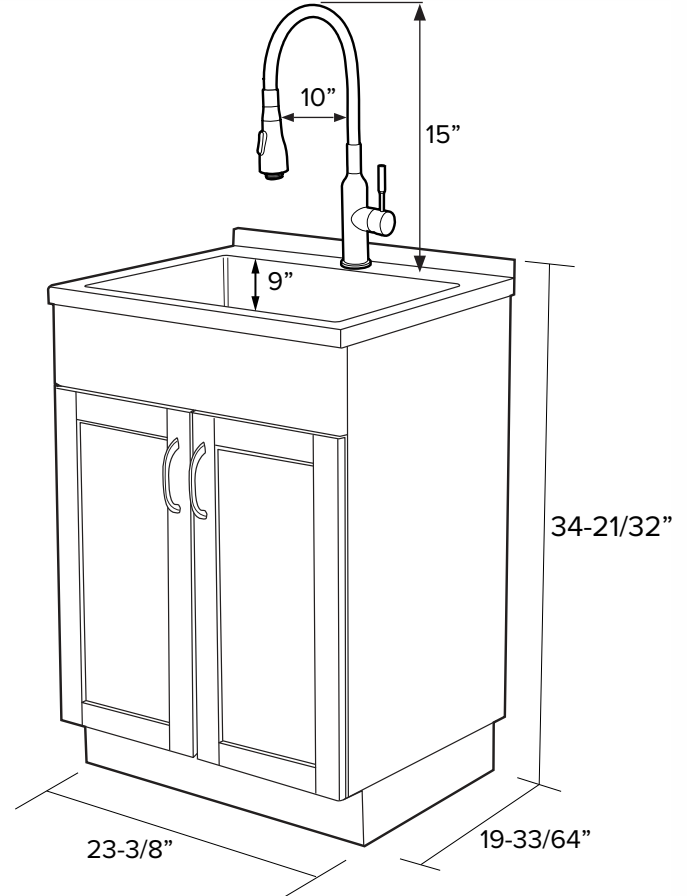

LAUNDRY SINK CABINET with Stainless Steel Sink & High Arc Faucet TC-2420-WC

FEATURES:

- Complete laundry cabinet with handcrafted stainless steel sink top and high arc articulating faucet.
- Pre-assembled cabinet provides time saving set-up right out of the carton. Particle board cabinet in white high gloss pvc laminate finish. Shaker style mdf doors with slow closing hinges for quiet, gentle operation. Door hardware included.
- Stainless steel high arc single lever faucet. Ceramic disc. 1.8 gpm. Flexible silicone arm with aerator, spray head and garden hose adapter.
- 19 gauge handcrafted stainless steel top with 9" deep sink and integral backsplash. Professional grade for years of service.
- Includes stainless steel basket strainer and flexible 3/8" braided supplies.
- Easy to assemble and install.
- 1 Year Ltd. Warranty.

Specified Model

Model No.				
COMPLETE LAUNDRY CABINET KIT				
<input type="checkbox"/>	TC-2420-WC	Laundry Cabinet, Sink Top and Faucet		
		Width	Depth	Height
	Laundry Cabinet	23 3/8"	19 33/64"	34 21/32"
	Sink Top	23 39/64"	19 11/16"	9"
	Faucet	10"		15"