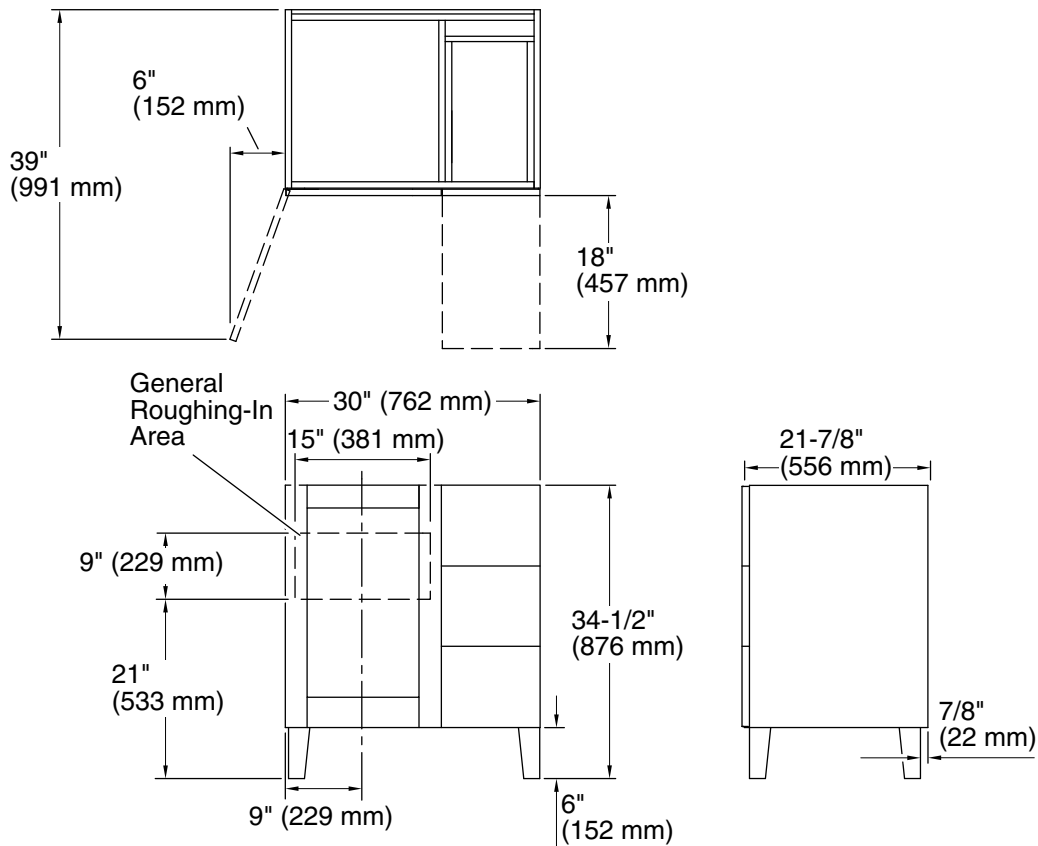

Technical Information

All product dimensions are nominal.

Vanity type: Standard

Notes

Install this product according to the installation guide.

Decorative cabinet hardware is not supplied. Refer to the KOHLER bath accessories line for recommended cabinet hardware to complement your vanity.

Select the type of fastener based upon the wall material. Two 250 lb (113.4 kg) minimum load bearing fasteners are recommended.