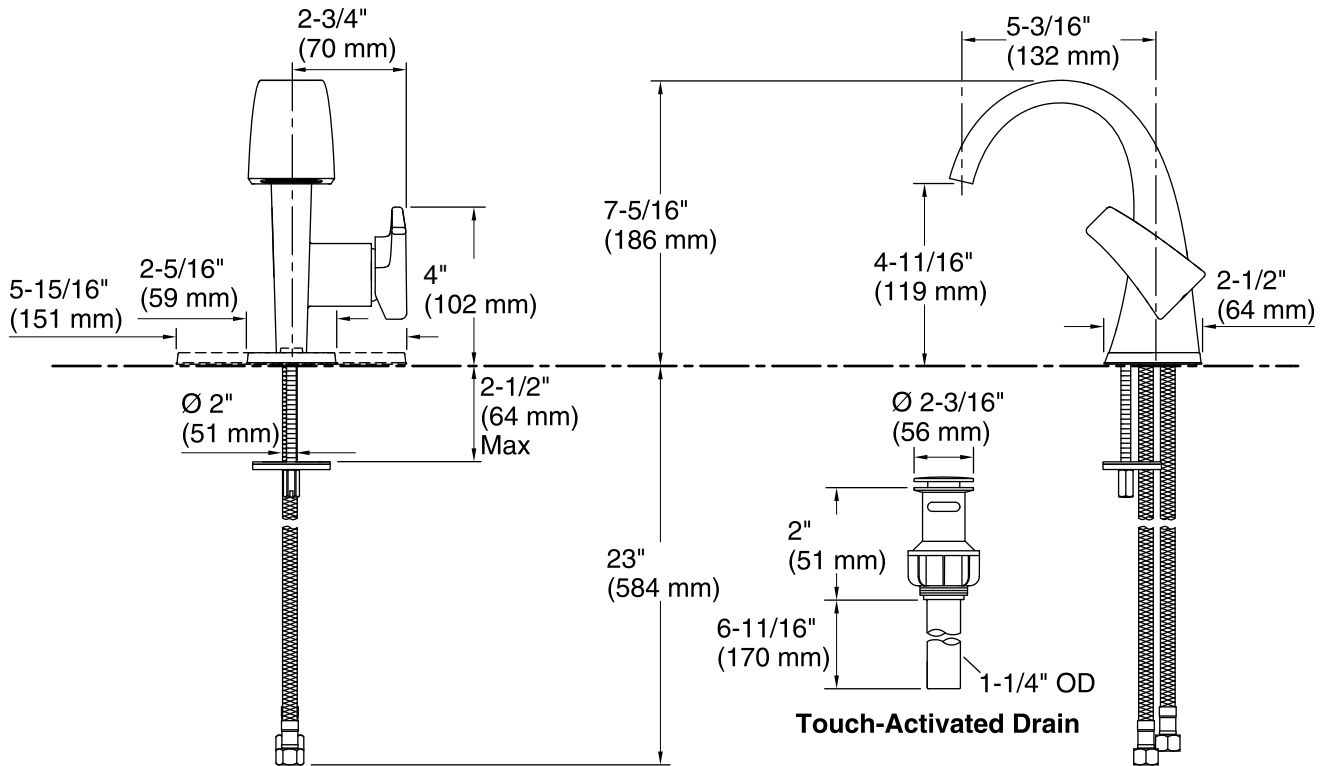

Material

- Constructed with premium materials for durability and reliability.

Installation

- For single-hole or 4-inch center installation (escutcheon plate included).
- Simplified faucet assembly; mounting hardware requires no special tools.

Technical Information

All product dimensions are nominal.

Faucet:

Flow rate: 1.2 gal/min (4.5 l/min)

Drain included: YES

Notes

Install this product according to the installation instructions.

ADA, OBC, CSA B651 compliant when installed to the specific requirements of these regulations.