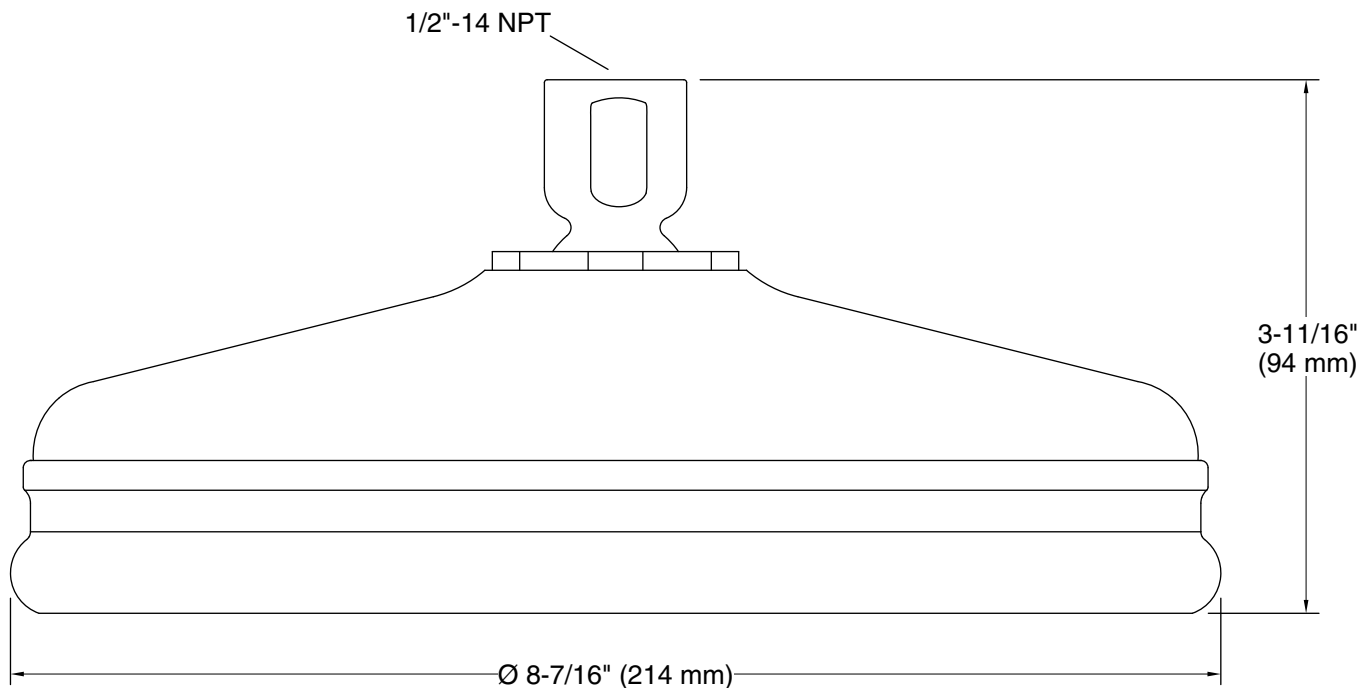

Technical Information

All product dimensions are nominal.

Showerhead/Body Spray:

Rated maximum flow: 1.75 gal/min (6.6 l/min)

flow:

Pressure: 80 psi (5.5 bar)

Notes

For use with automatic compensating valves rated at 1.5 gal/min (5.7 l/min) or less.

Install this product according to the installation instructions.