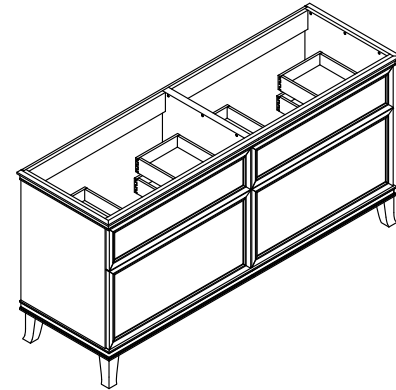

Material

- Solid wood, plywood, and moisture-resistant MDF.
- The nature of wood grain can cause variations in stain depth. Our expert craftspeople hand-apply the stain to blend these variations.

Installation

- Professional installation recommended.

Recommended Products/Accessories

- K-28258 Silestone® quartz 61" vanity top with rectangle cutouts
- K-28265 Silestone® quartz 61" backsplash
- K-33561 13" drawer pull (Qty 4)
- K-2882 Undermount bathroom sink (Qty 2)

Optional Products/Accessories

- K-28259 Silestone® quartz 61" vanity top with oval cutouts
- K-28260 Silestone® quartz 61" top w/ Carillon Rectangle cutouts
- K-28266 Silestone® quartz side splash
- K-2881 Undermount bathroom sink (Qty 2)
- K-7799 Vessel bathroom sink (Qty 2)
- K-99682 General storage package for KOHLER Tailored® vanities
- K-99683 Makeup storage package for KOHLER Tailored® vanities
- K-99684 Drawer divider package for KOHLER Tailored® vanities
- K-99566 In-drawer electrical outlets for vanities
- K-23736 Furniture polish
- K-99676 Filler strip for KOHLER Tailored® vanities

Codes/Standards

None Applicable

KOHLER® One-Year Limited Warranty

See website for detailed warranty information.

Available Colors/Finishes

Color tiles intended for reference only.

Color	Code	Description
	1WA	Linen White
	1WX